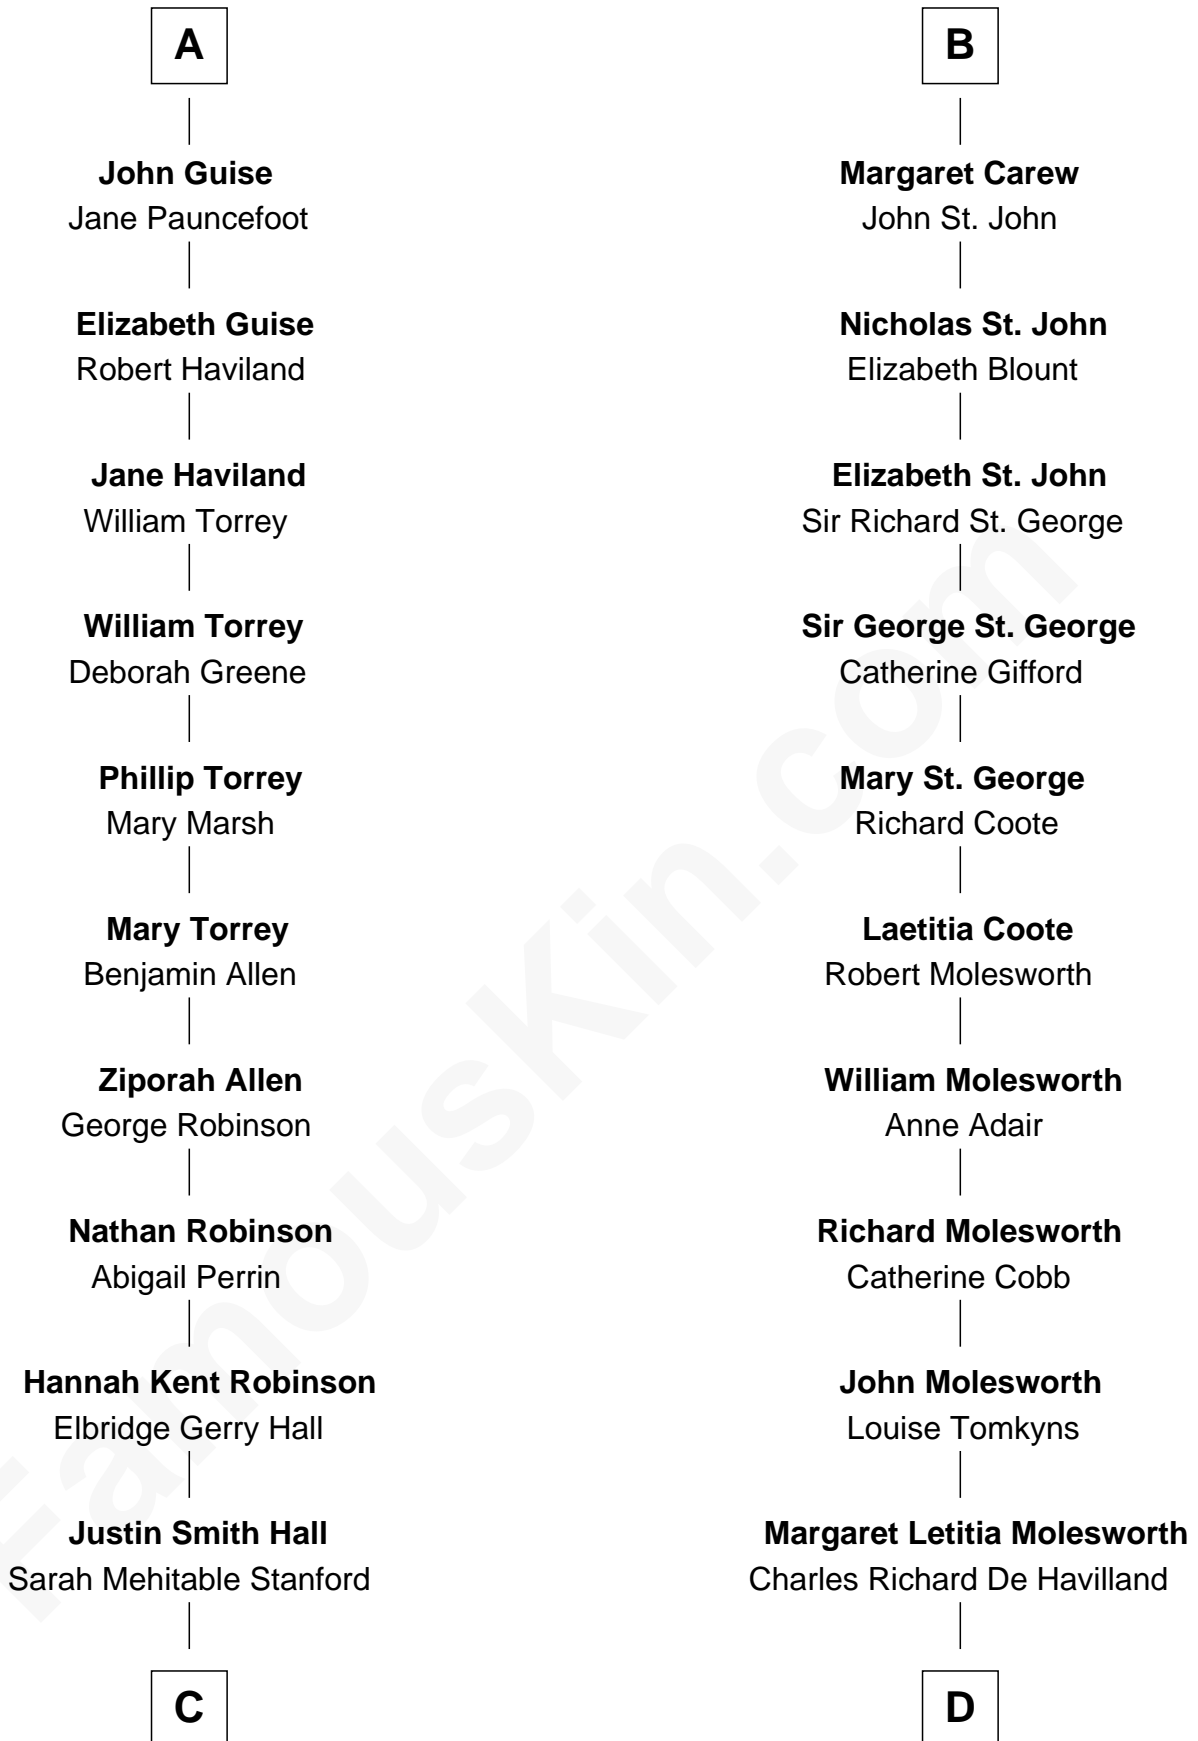

FamousKin.com Relationship Chart of

Raquel Welch

Movie Actress

18th cousin 1 time removed of

Joan Fontaine

Movie Actress

FamousKin.com