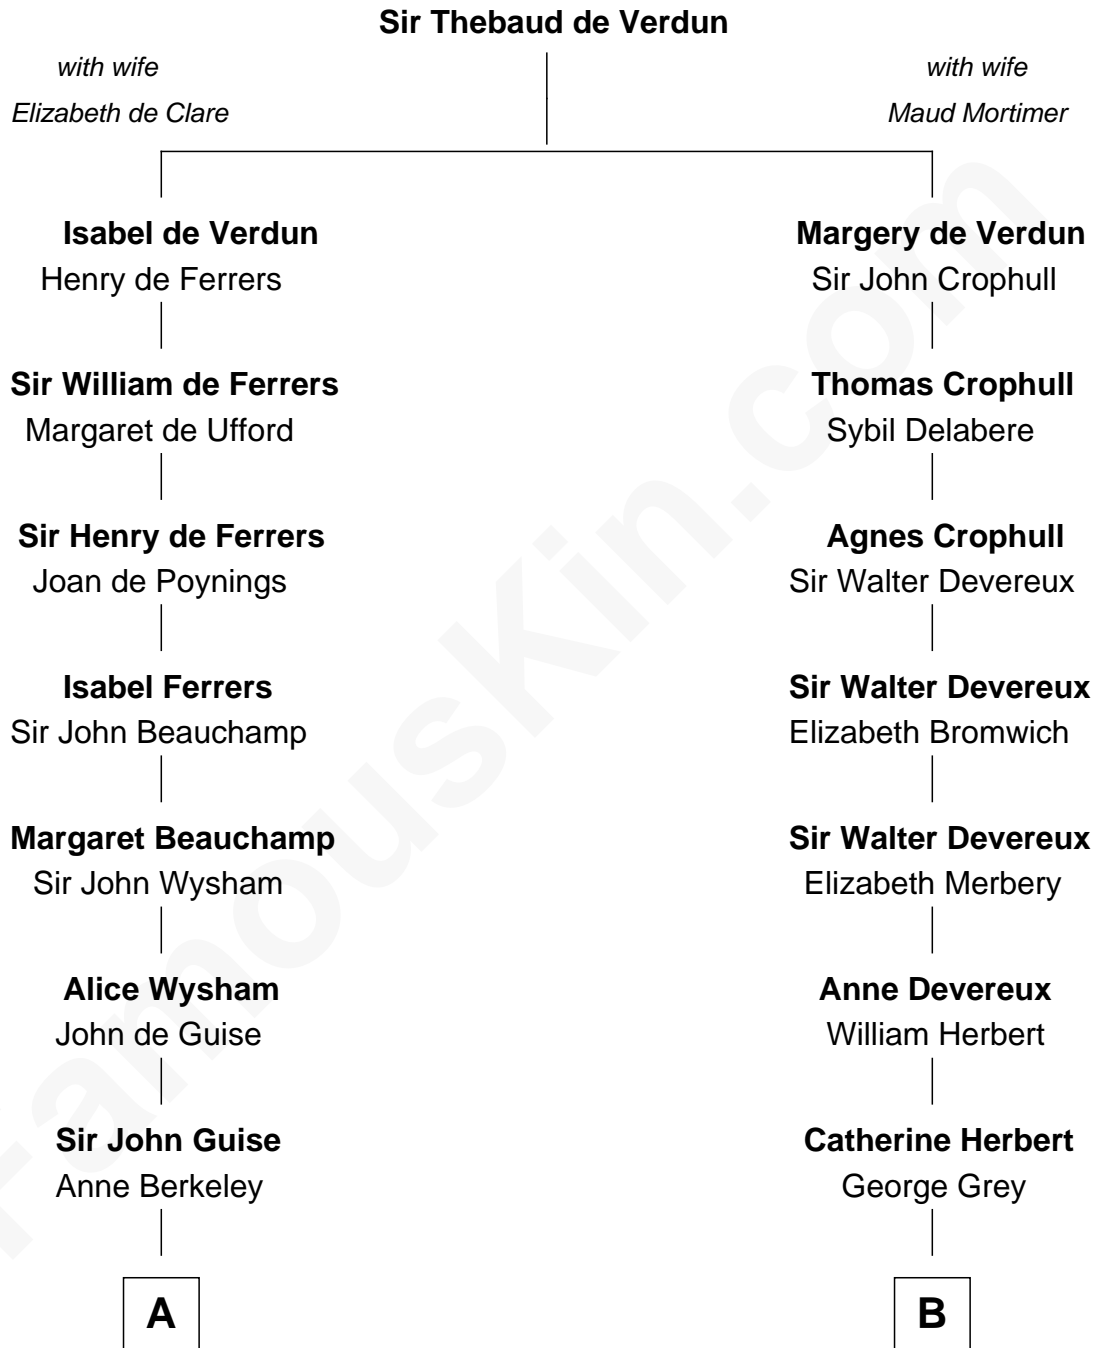

FamousKin.com Relationship Chart of

Raquel Welch
Movie Actress

14th cousin 7 times removed of

George Clinton
4th U.S. Vice President

C

Hannah Kent Robinson

Elbridge Gerry Hall

Justin Smith Hall

Sarah Mehitable Stanford

Emery Stanford Hall

Clara Louise Adams

Josephine Sarah Hall

Armando Carlos Tejada

Raquel Welch

aka Raquel Welch