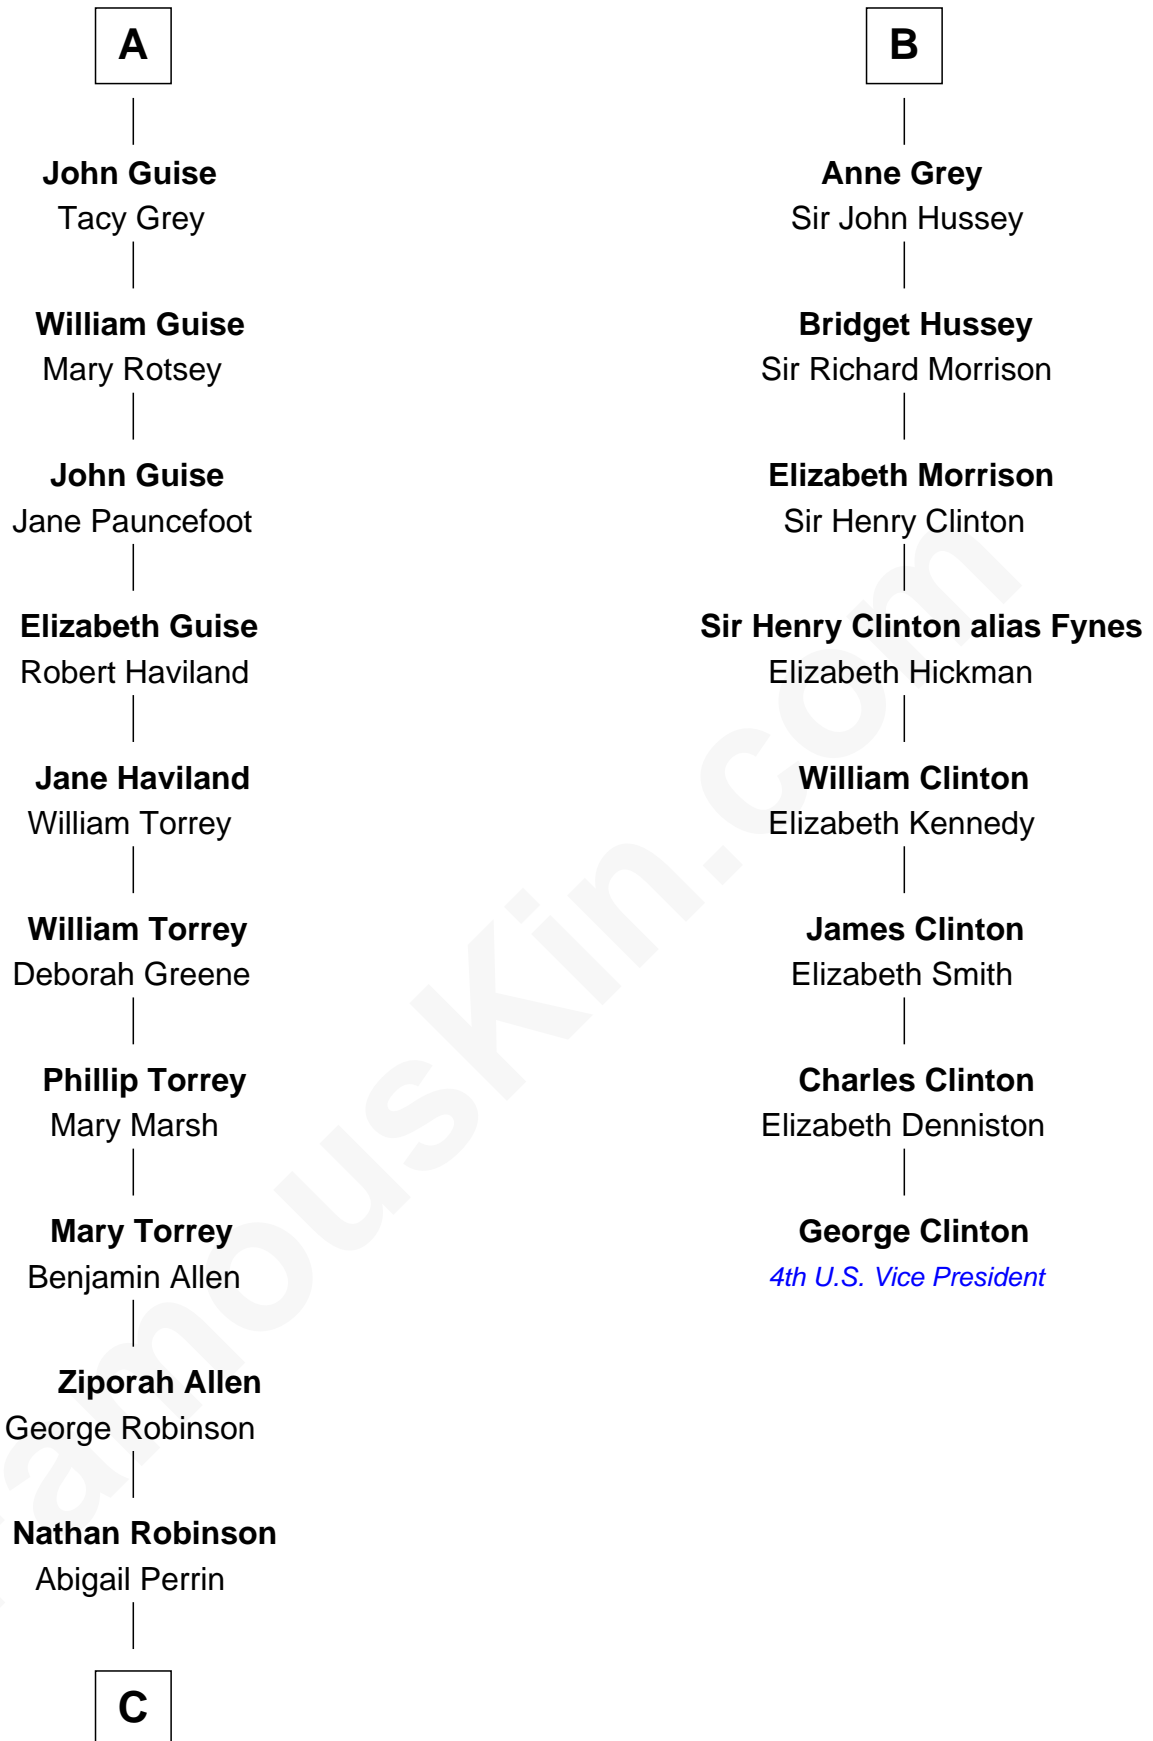

FamousKin.com Relationship Chart of

Raquel Welch
Movie Actress

14th cousin 7 times removed of

George Clinton
4th U.S. Vice President

C

Hannah Kent Robinson

Elbridge Gerry Hall

Justin Smith Hall

Sarah Mehitable Stanford

Emery Stanford Hall

Clara Louise Adams

Josephine Sarah Hall

Armando Carlos Tejada

Raquel Welch

aka Raquel Welch