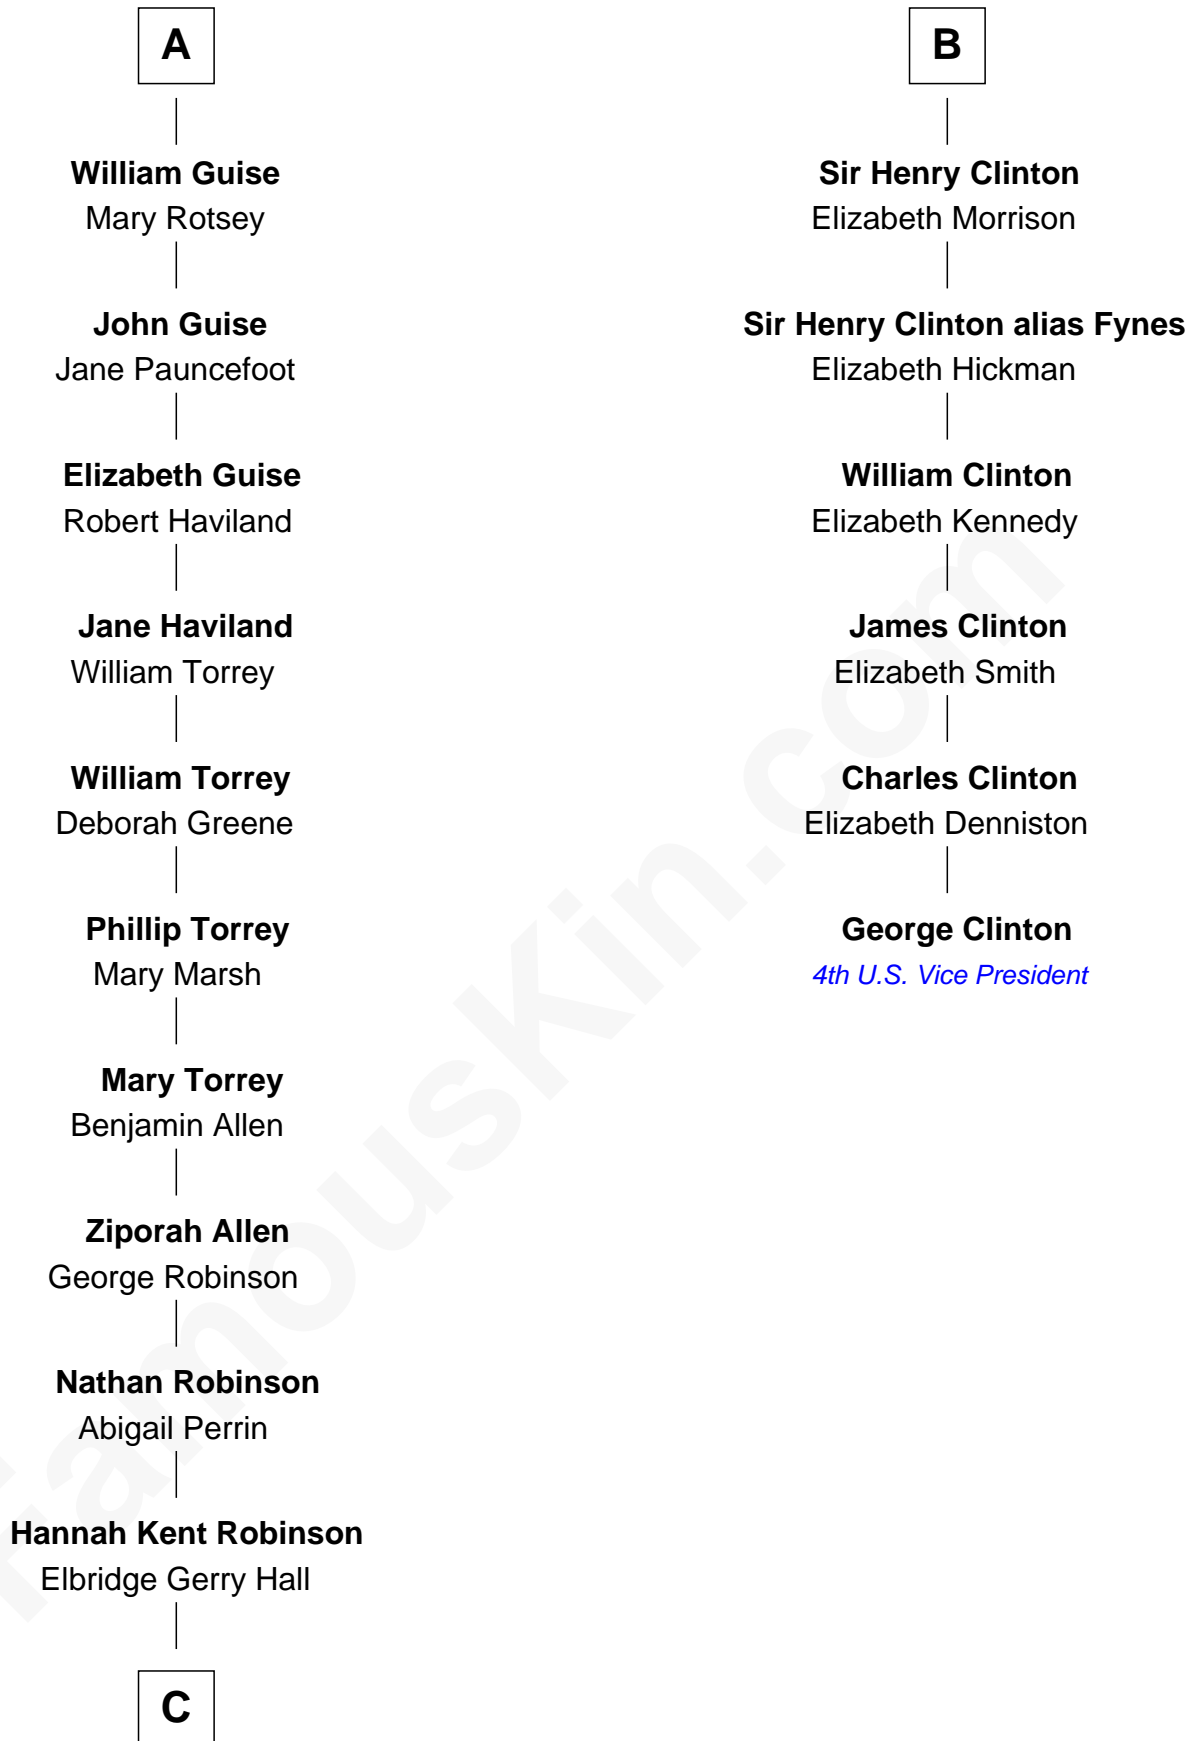

FamousKin.com Relationship Chart of

Raquel Welch

Movie Actress

12th cousin 8 times removed of

George Clinton

4th U.S. Vice President

Sir Maurice de Berkeley

Eve la Zouche

Elizabeth Grey

Elizabeth Dudley

William Stourton

Ursula Stourton

Sir Edward Clinton

B

C

Justin Smith Hall
Sarah Mehitable Stanford