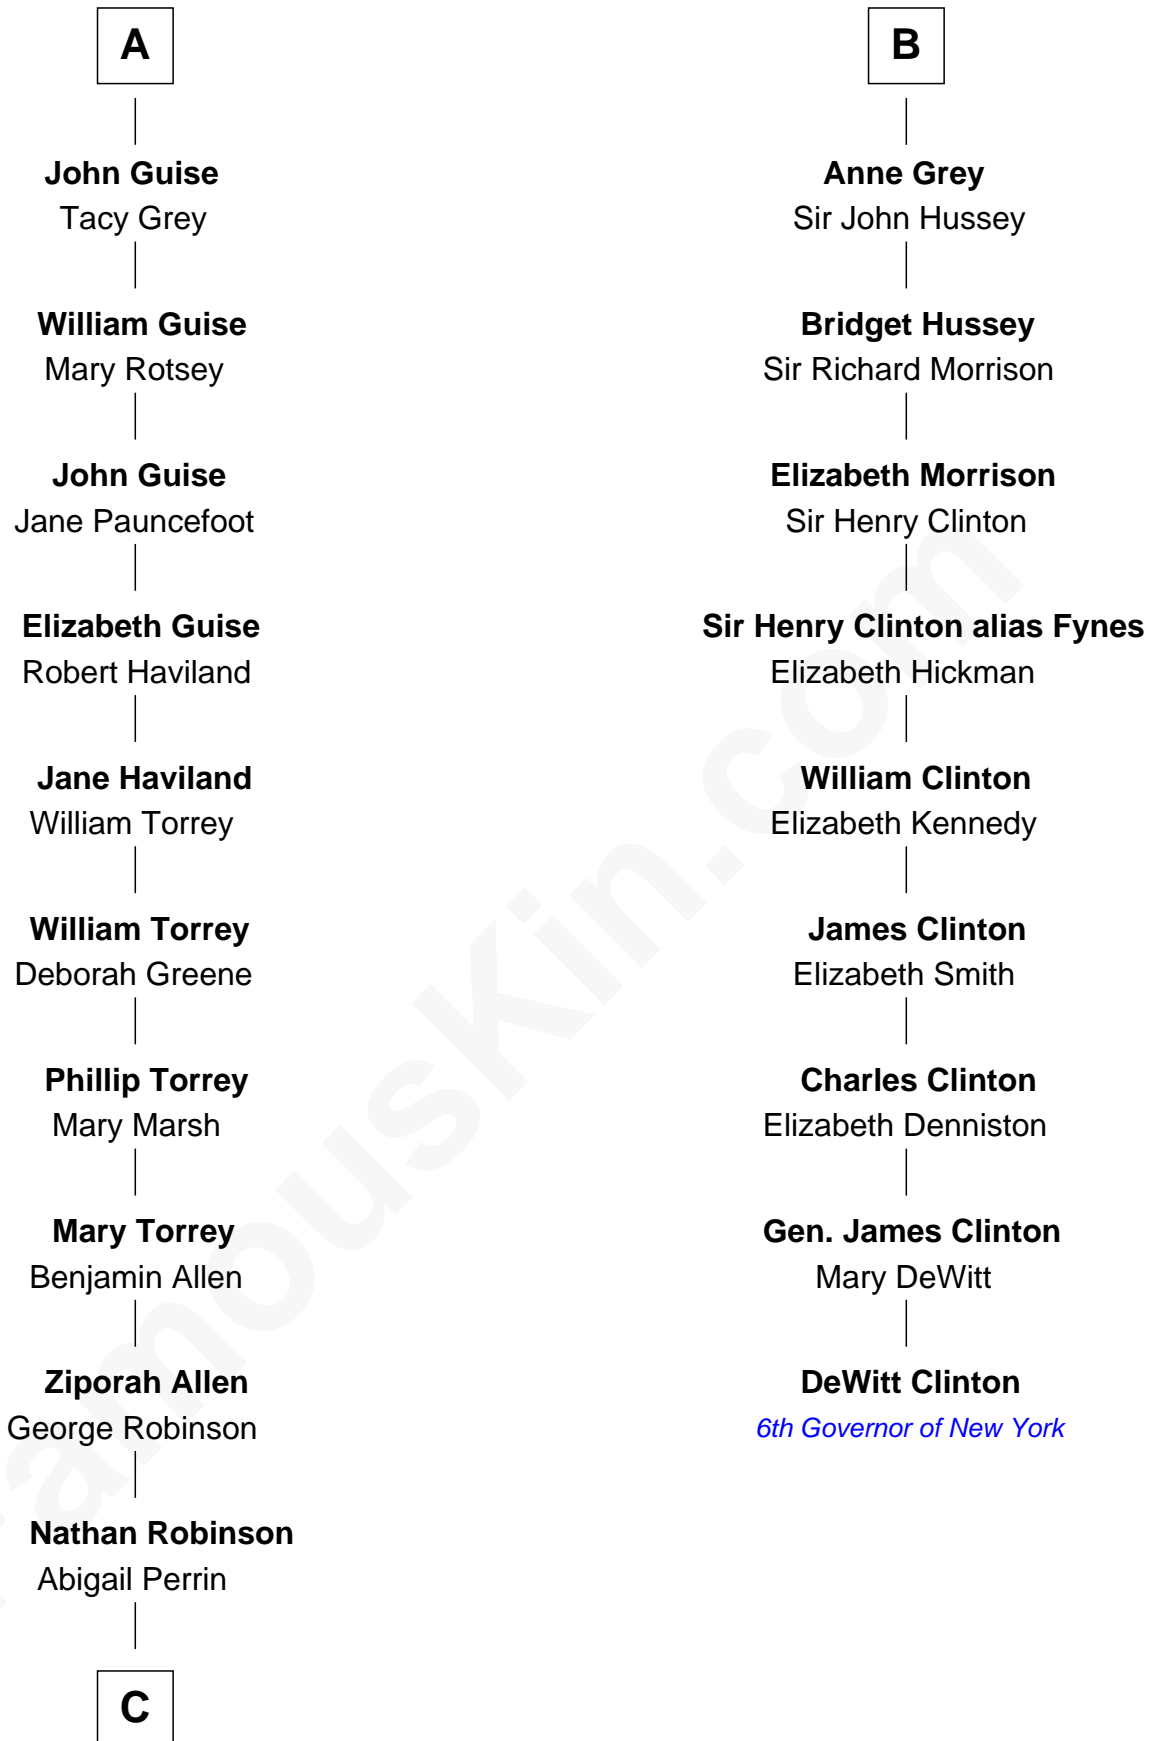

FamousKin.com Relationship Chart of

Raquel Welch

Movie Actress

15th cousin 6 times removed of

DeWitt Clinton

6th Governor of New York

Sir Thebaud de Verdun

*with wife
Elizabeth de Clare*

Elizabeth Bromwich

Margaret Beauchamp

Sir John Wysham

Sir Walter Devereux

Elizabeth Merbery

Alice Wysham

John de Guise

Anne Devereux

William Herbert

Sir John Guise

Anne Berkeley

Catherine Herbert

George Grey

A

B

C

Hannah Kent Robinson

Elbridge Gerry Hall

Justin Smith Hall

Sarah Mehitable Stanford

Emery Stanford Hall

Clara Louise Adams

Josephine Sarah Hall

Armando Carlos Tejada