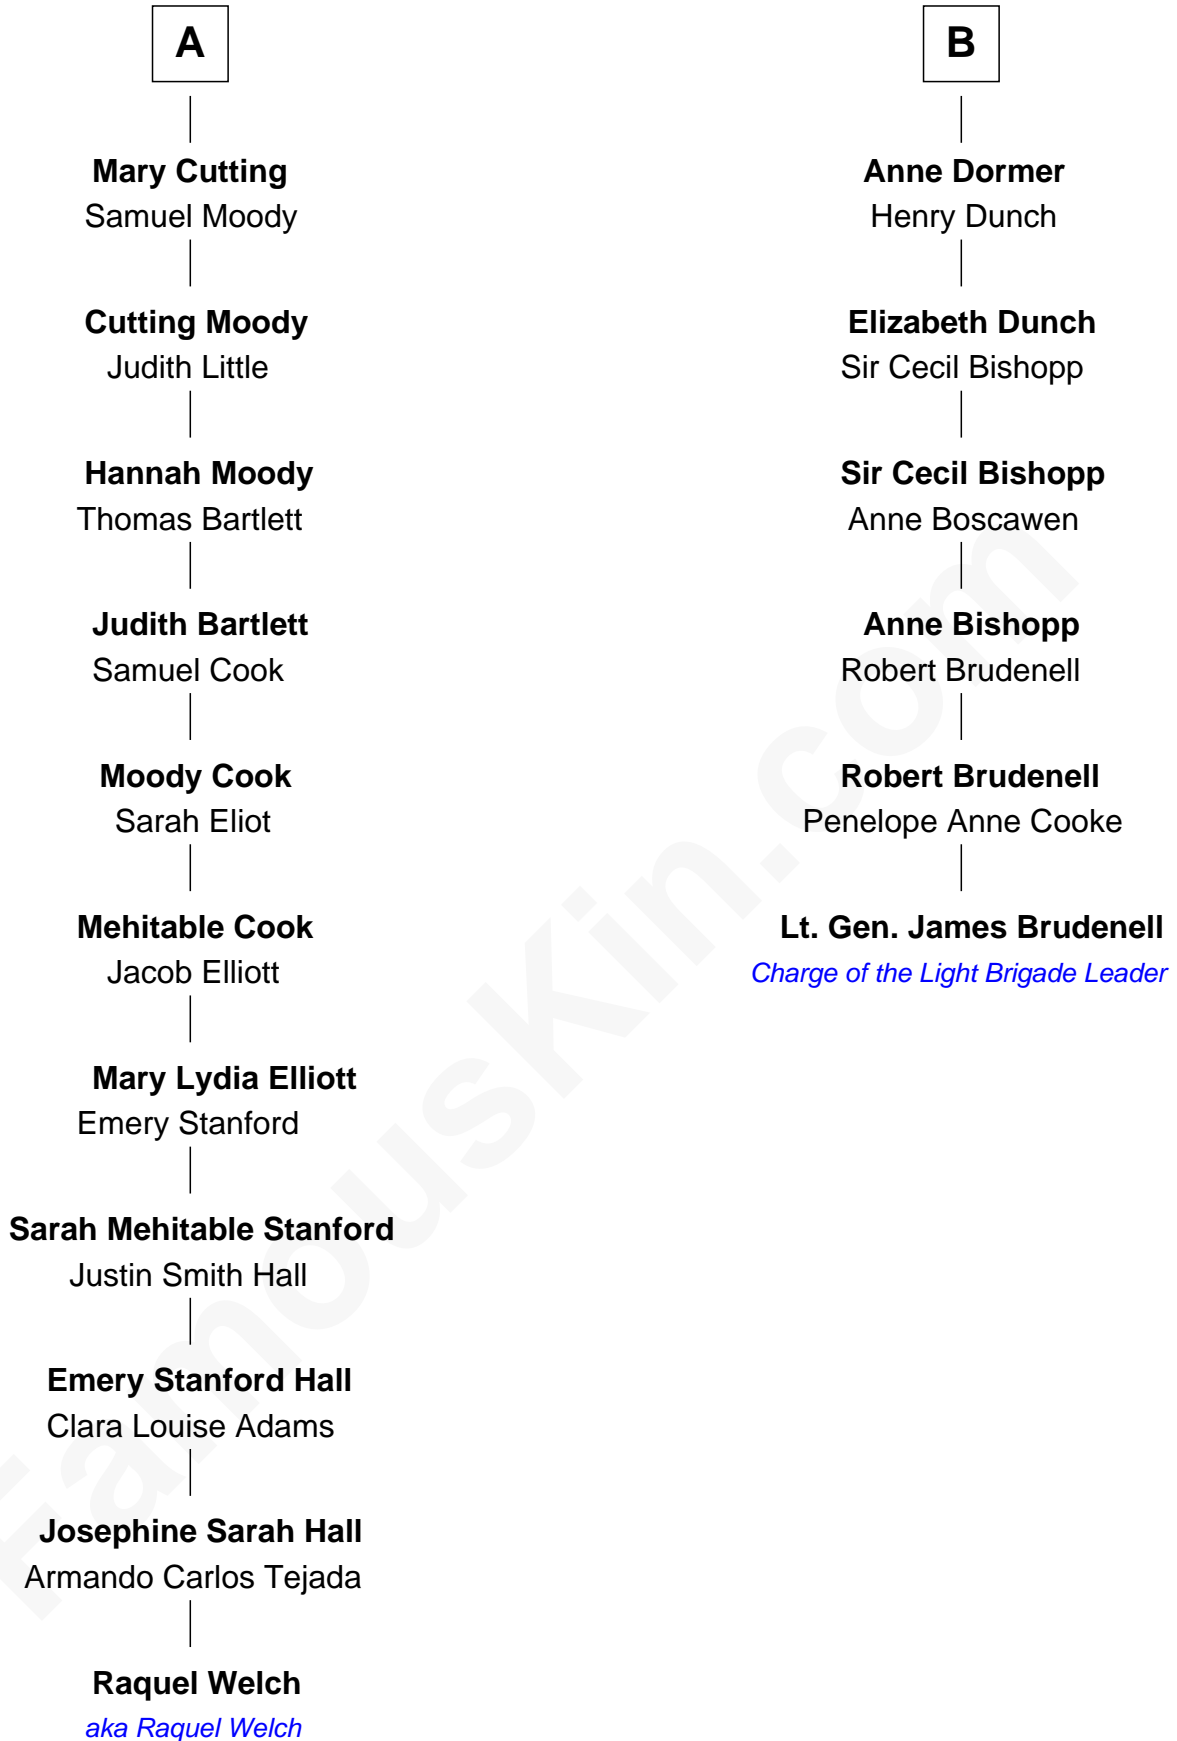

**FamousKin.com**  
**Relationship Chart of**  
**Raquel Welch**  
*Movie Actress*

**12th cousin 5 times removed of**  
**Lt. Gen. James Brudenell**  
*Leader of the "Charge of the Light Brigade"*

Raquel Welch photo by [Alan Light](#) (CC BY 2.0)