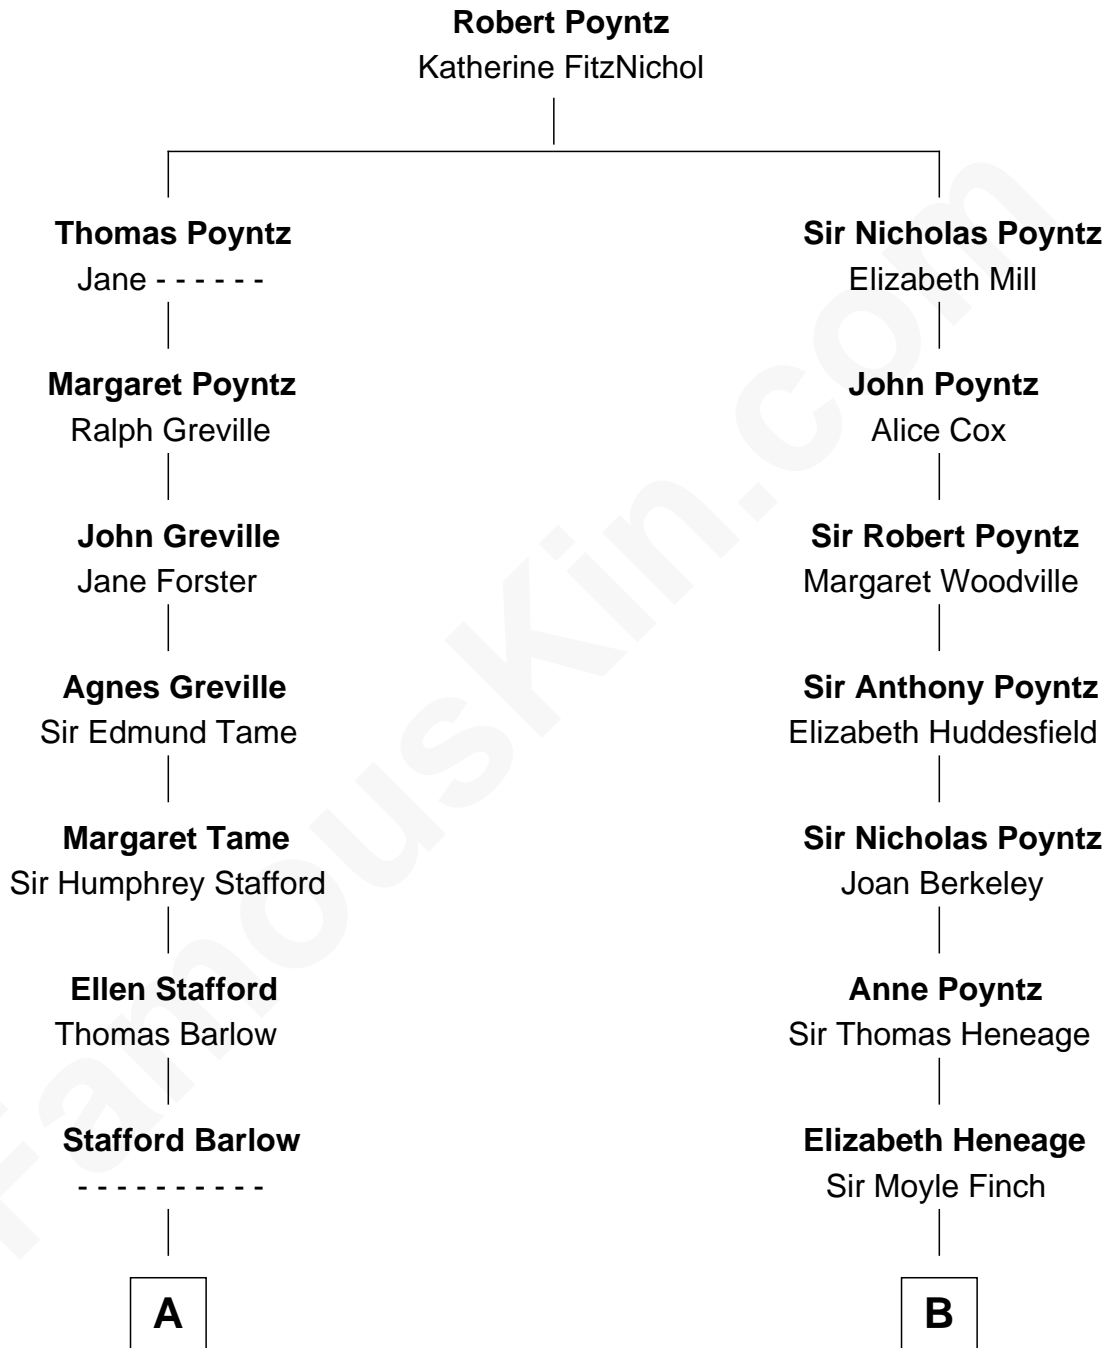

**FamousKin.com**  
**Relationship Chart of**  
**Raquel Welch**  
*Movie Actress*

**14th cousin 4 times removed of**  
**Lt. Gen. James Brudenell**  
*Leader of the "Charge of the Light Brigade"*

**C**

**Josephine Sarah Hall**  
Armando Carlos Tejada

**Raquel Welch**  
*aka Raquel Welch*

FamousKin.com