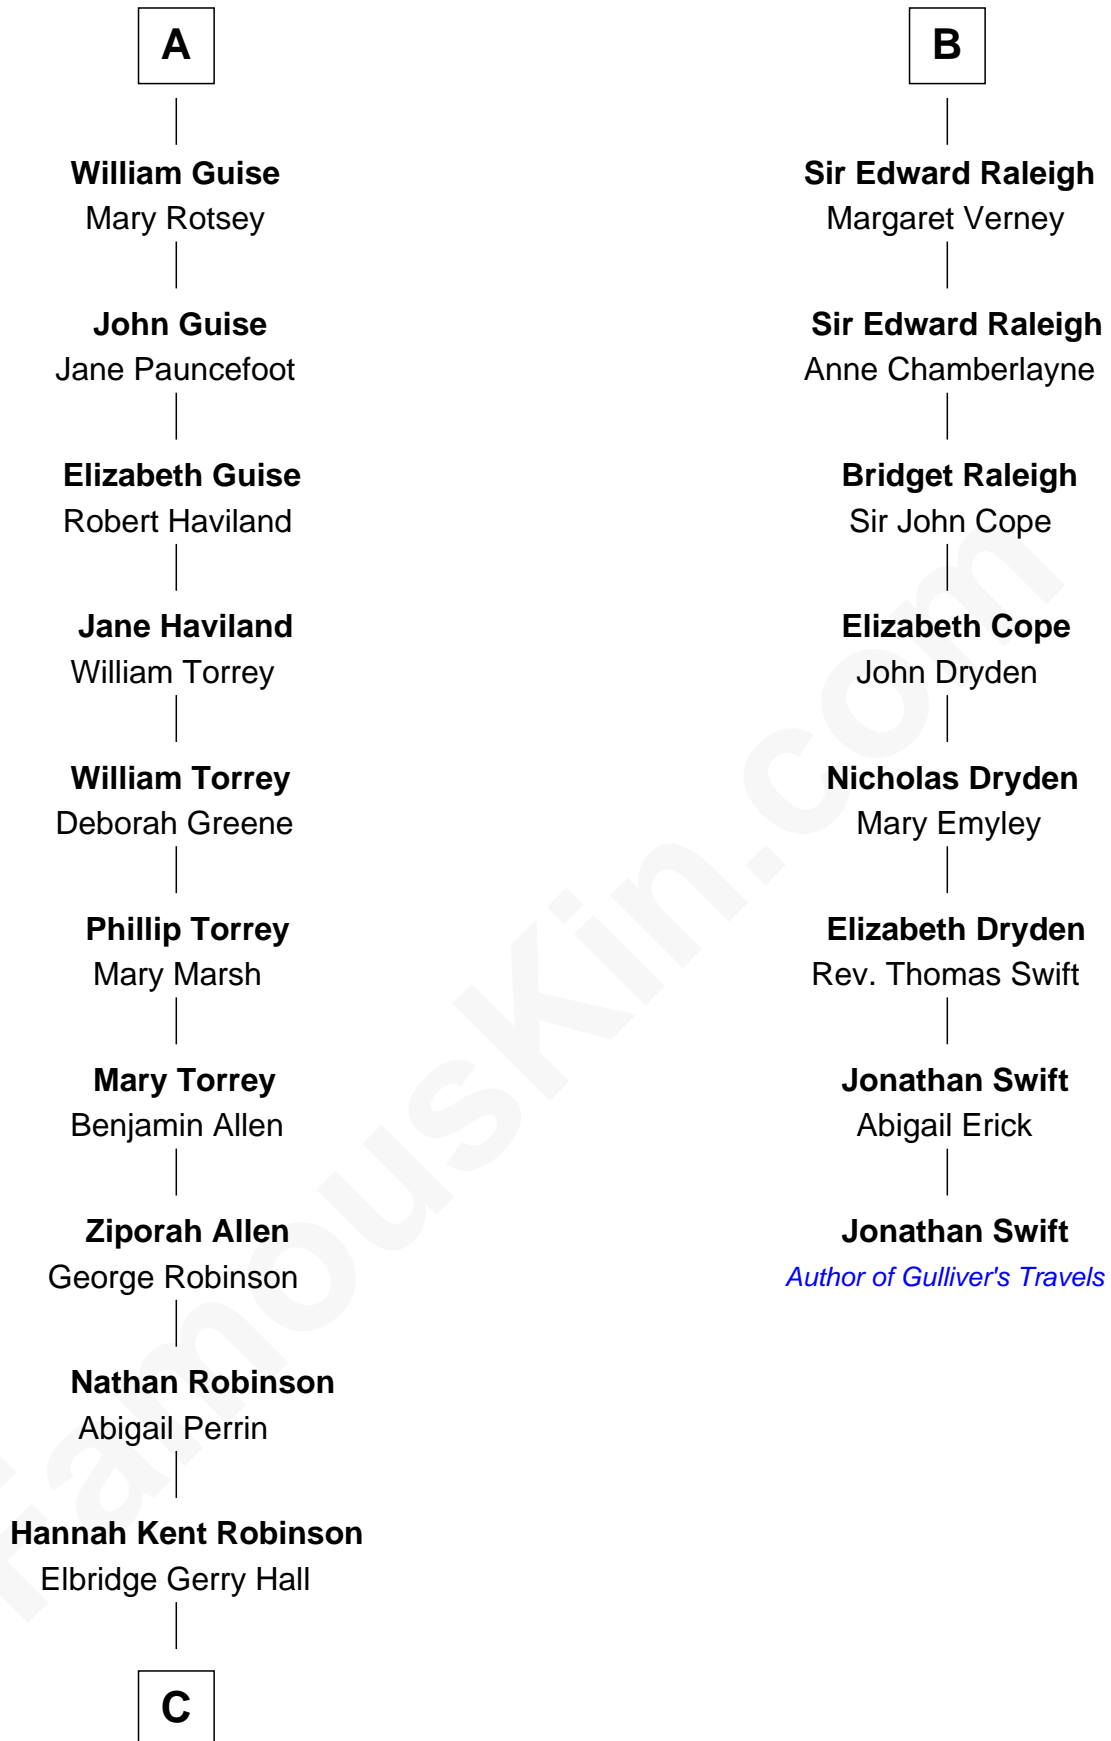

FamousKin.com Relationship Chart of

Raquel Welch

Movie Actress

14th cousin 6 times removed of

Jonathan Swift

Author of Gulliver's Travels

C

Justin Smith Hall
Sarah Mehitable Stanford

Emery Stanford Hall
Clara Louise Adams

Josephine Sarah Hall
Armando Carlos Tejada

Raquel Welch
aka Raquel Welch

FamousKin.com