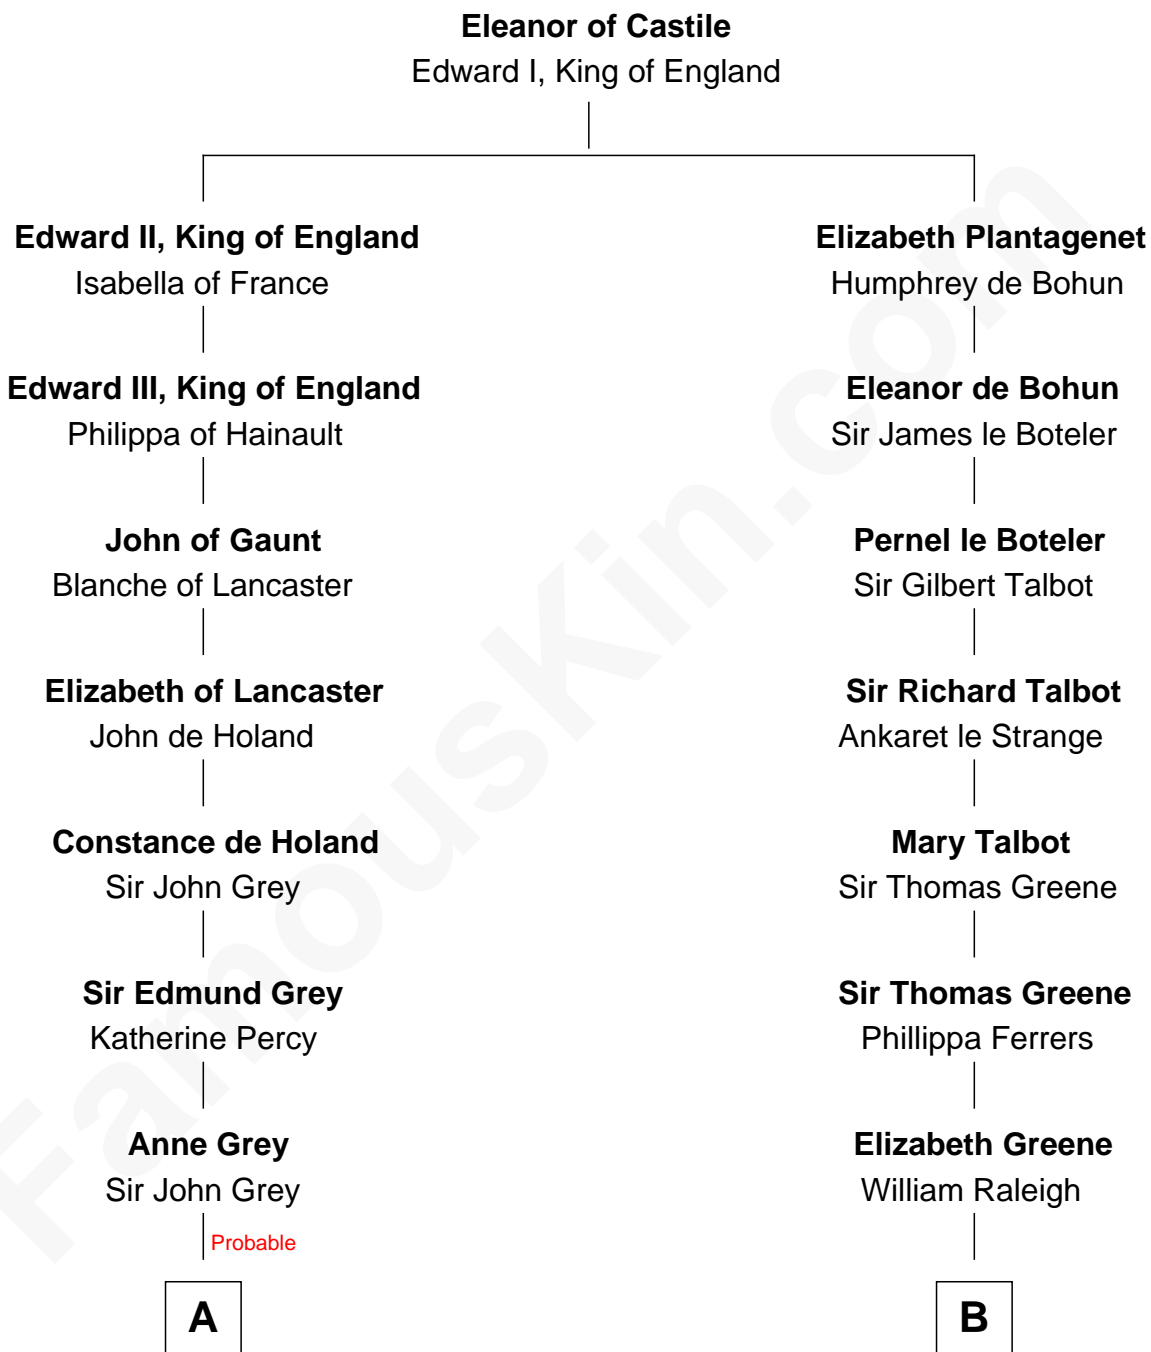

FamousKin.com Relationship Chart of

Raquel Welch

Movie Actress

14th cousin 7 times removed of

Jonathan Swift

Author of Gulliver's Travels

C

Hannah Kent Robinson

Elbridge Gerry Hall

Justin Smith Hall

Sarah Mehitable Stanford

Emery Stanford Hall

Clara Louise Adams

Josephine Sarah Hall

Armando Carlos Tejada

Raquel Welch