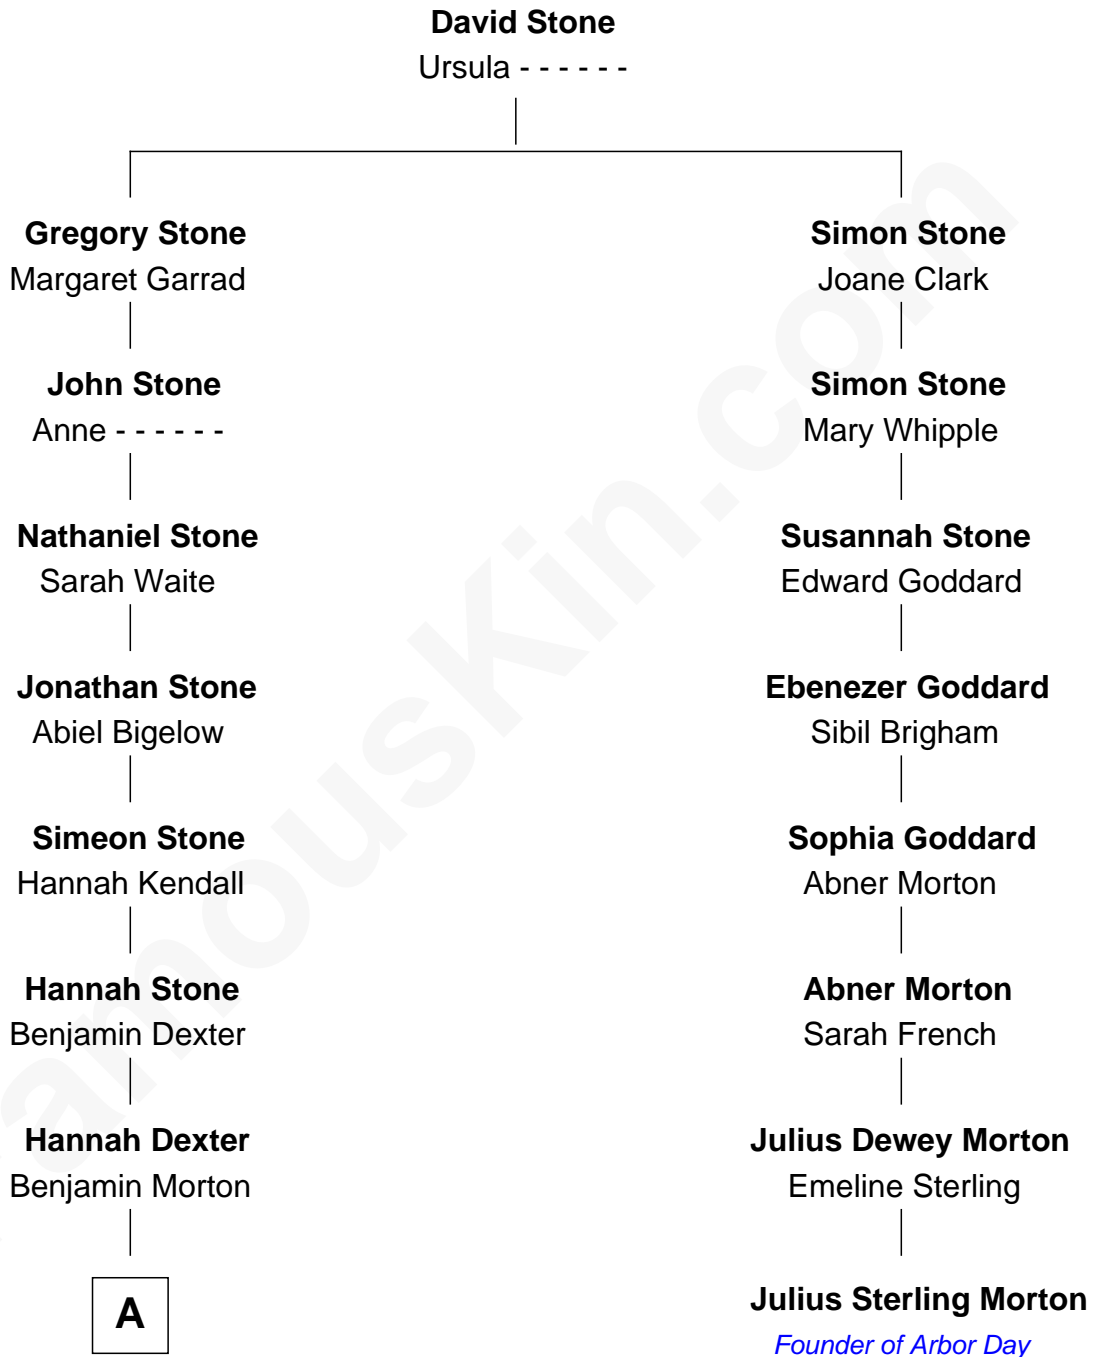

FamousKin.com Relationship Chart of

Raquel Welch
Movie Actress

7th cousin 5 times removed of

Julius Sterling Morton
Founder of Arbor Day

A

A

Eunice Morton
Jonathan Stanford

Emery Stanford
Mary Lydia Elliott

Sarah Mehitable Stanford
Justin Smith Hall

Emery Stanford Hall
Clara Louise Adams

Josephine Sarah Hall
Armando Carlos Tejada

Raquel Welch
aka Raquel Welch