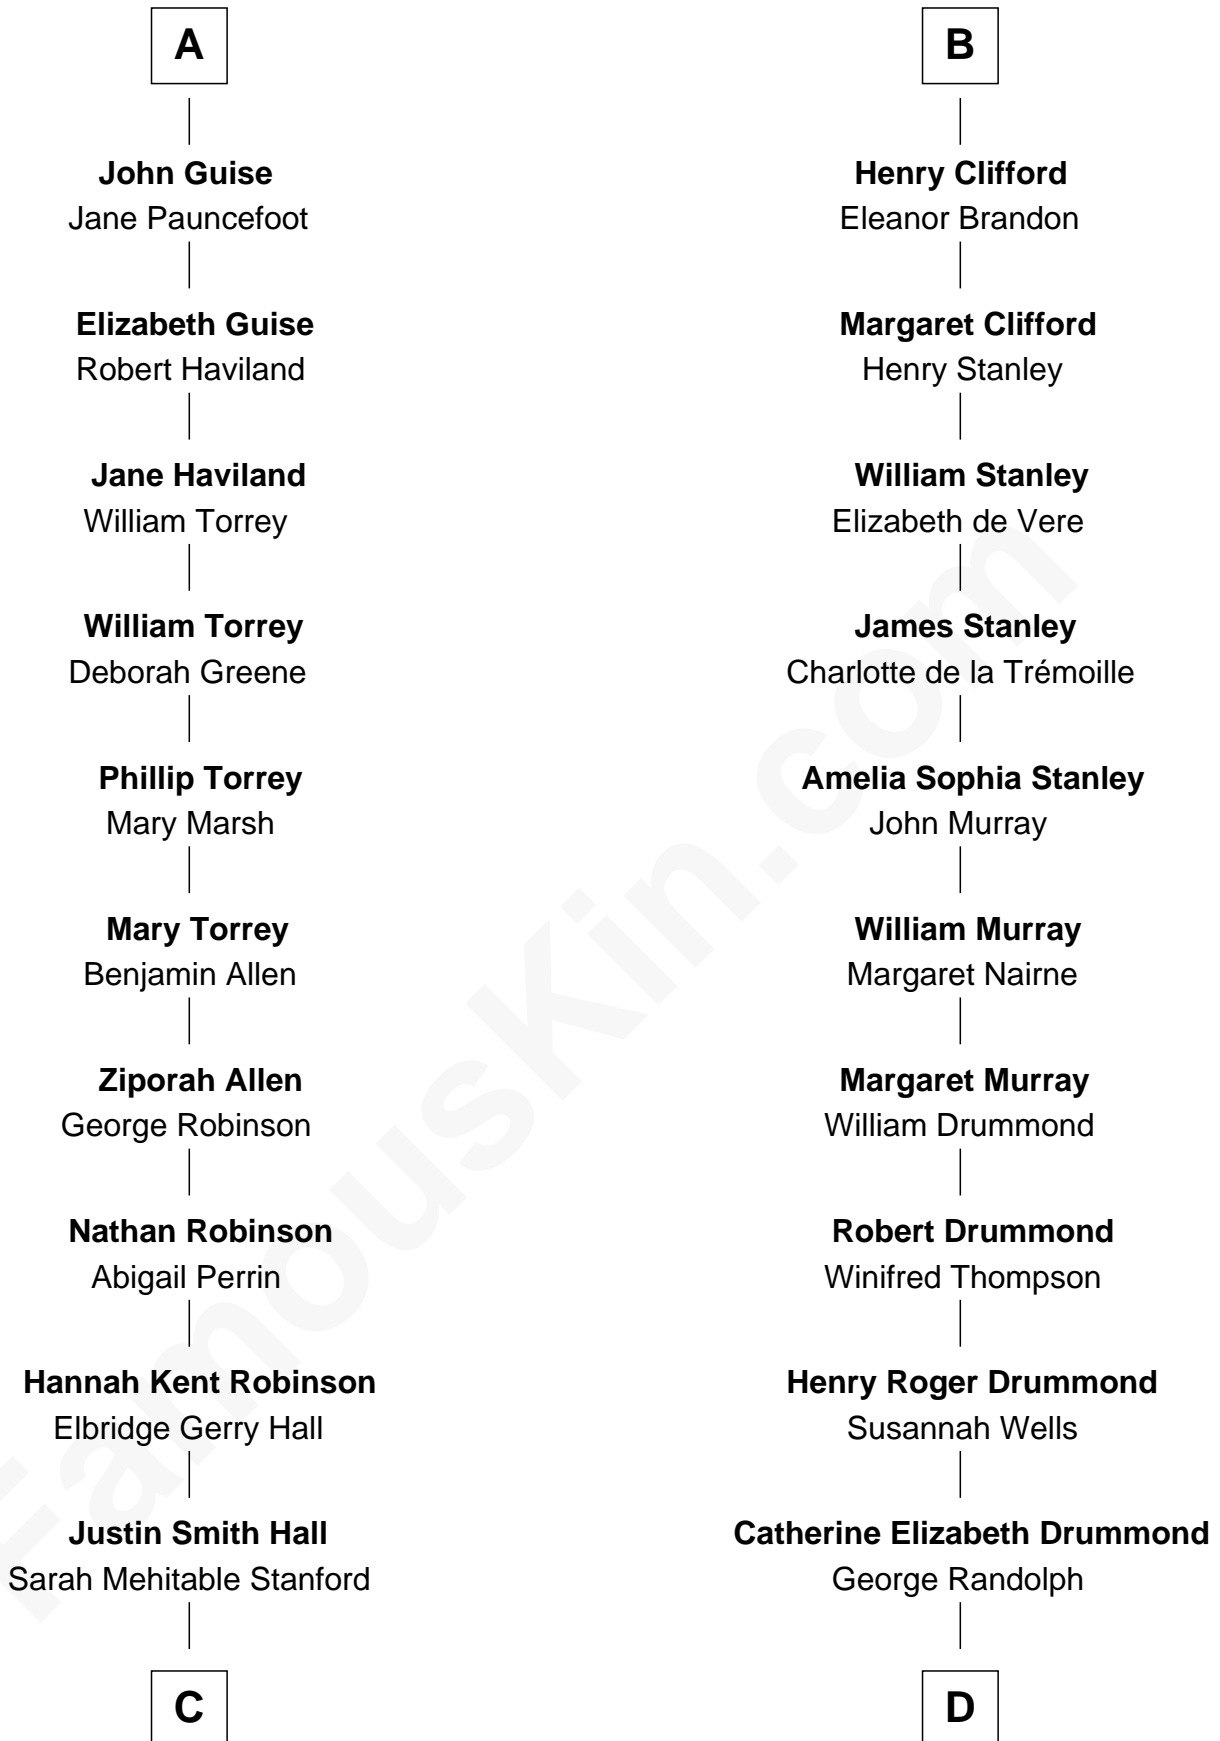

FamousKin.com Relationship Chart of

Raquel Welch

Movie Actress

19th cousin 2 times removed of

Hugh Grant

Movie Actor

C

Emery Stanford Hall
Clara Louise Adams

Josephine Sarah Hall
Armando Carlos Tejada

Raquel Welch
aka Raquel Welch

D

Cyril Randolph
Frances Selina Hervey

Felton George Randolph
Emily Margaret Nepean

Margaret Isobel Randolph
John Cassilis MacLean

Fynvola Susan MacLean
James Murray Grant