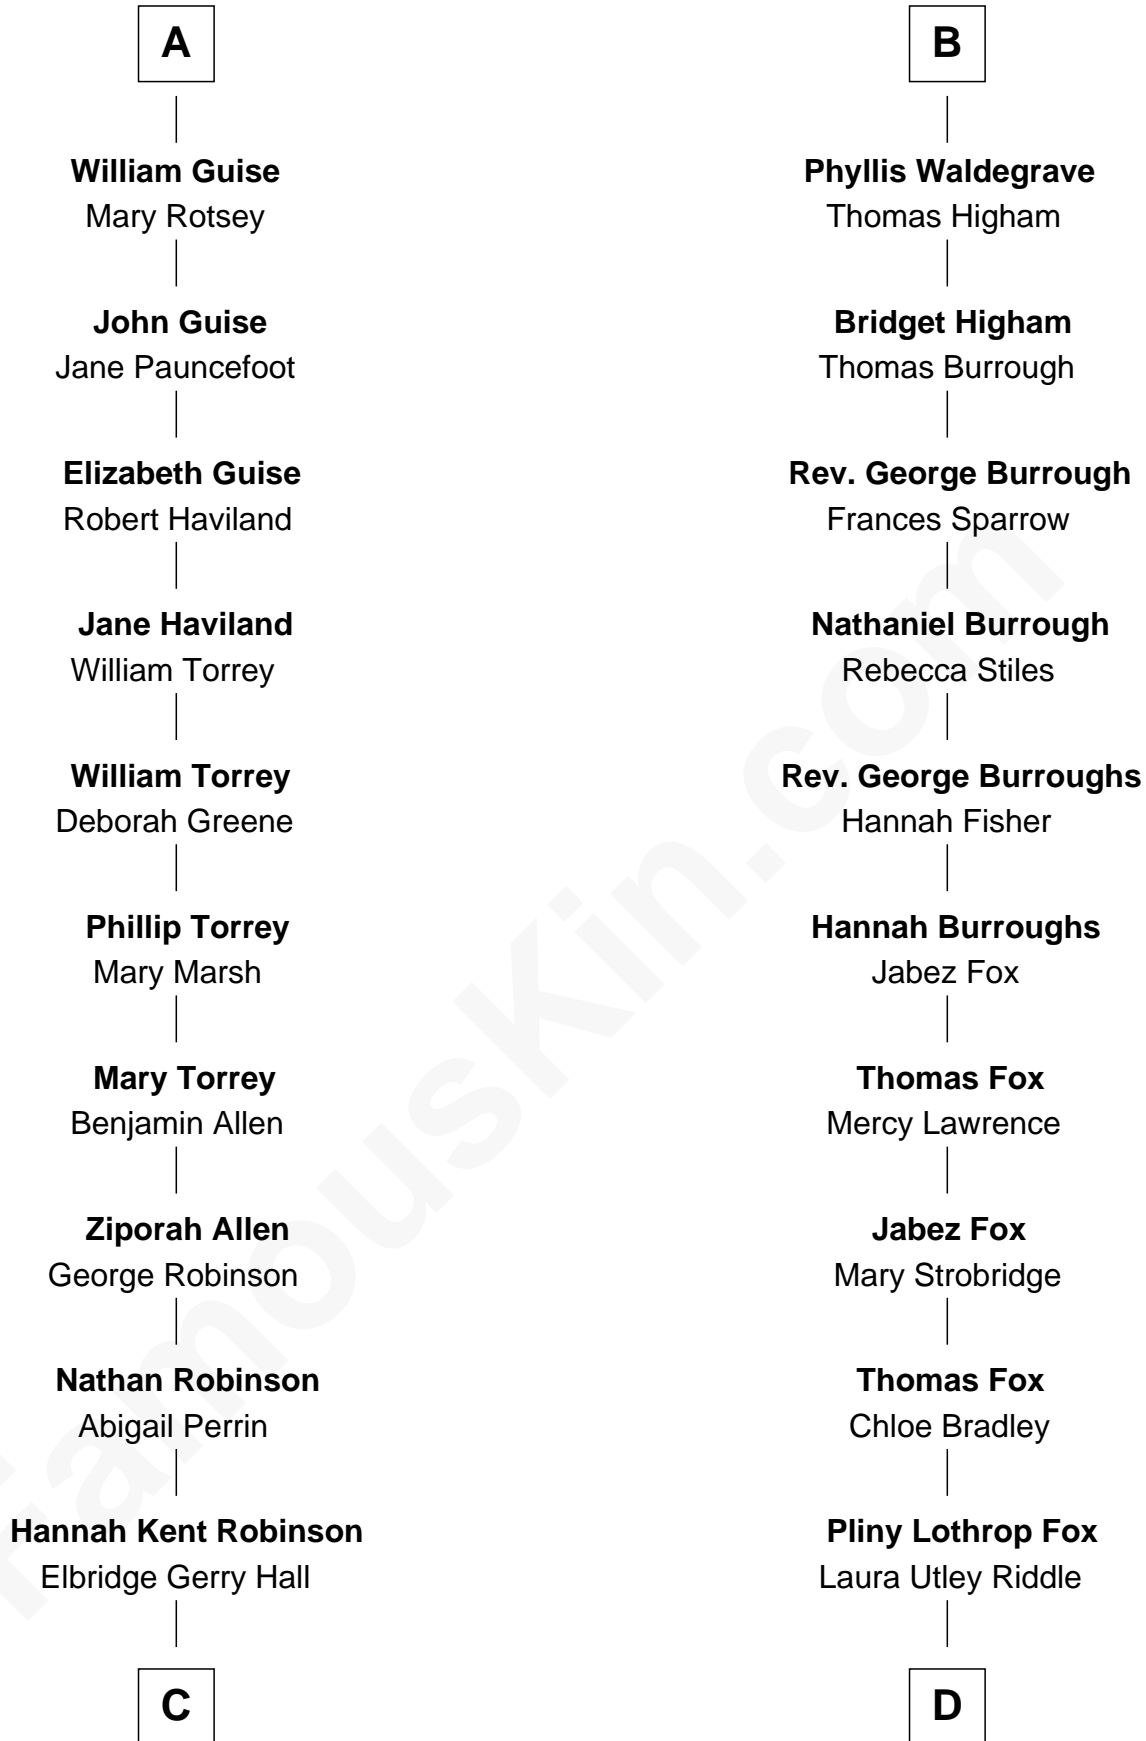

# FamousKin.com Relationship Chart of

**Raquel Welch**

*Movie Actress*

20th cousin of

**John Ritter**

*TV and Movie Actor*

**Bartholomew de Badlesmere**

Margaret de Clare

**Margaret de Badlesmere**

Sir John de Tibetot

**Sir Robert de Tibetot**

Margaret Deincourt

**Elizabeth de Tibetot**

Sir Philip le Despencer

**Margery Despencer**

Sir Roger Wentworth

**Henry Wentworth**

Elizabeth Howard

**Margery Wentworth**

Sir William Waldegrave

**George Waldegrave**

Anne Drury

**B**

**C**

**Justin Smith Hall**  
Sarah Mehitable Stanford

**Emery Stanford Hall**  
Clara Louise Adams

**Josephine Sarah Hall**  
Armando Carlos Tejada

**Raquel Welch**  
*aka Raquel Welch*

**D**

**William P. L. Fox**  
Harriett Lucina Tilton