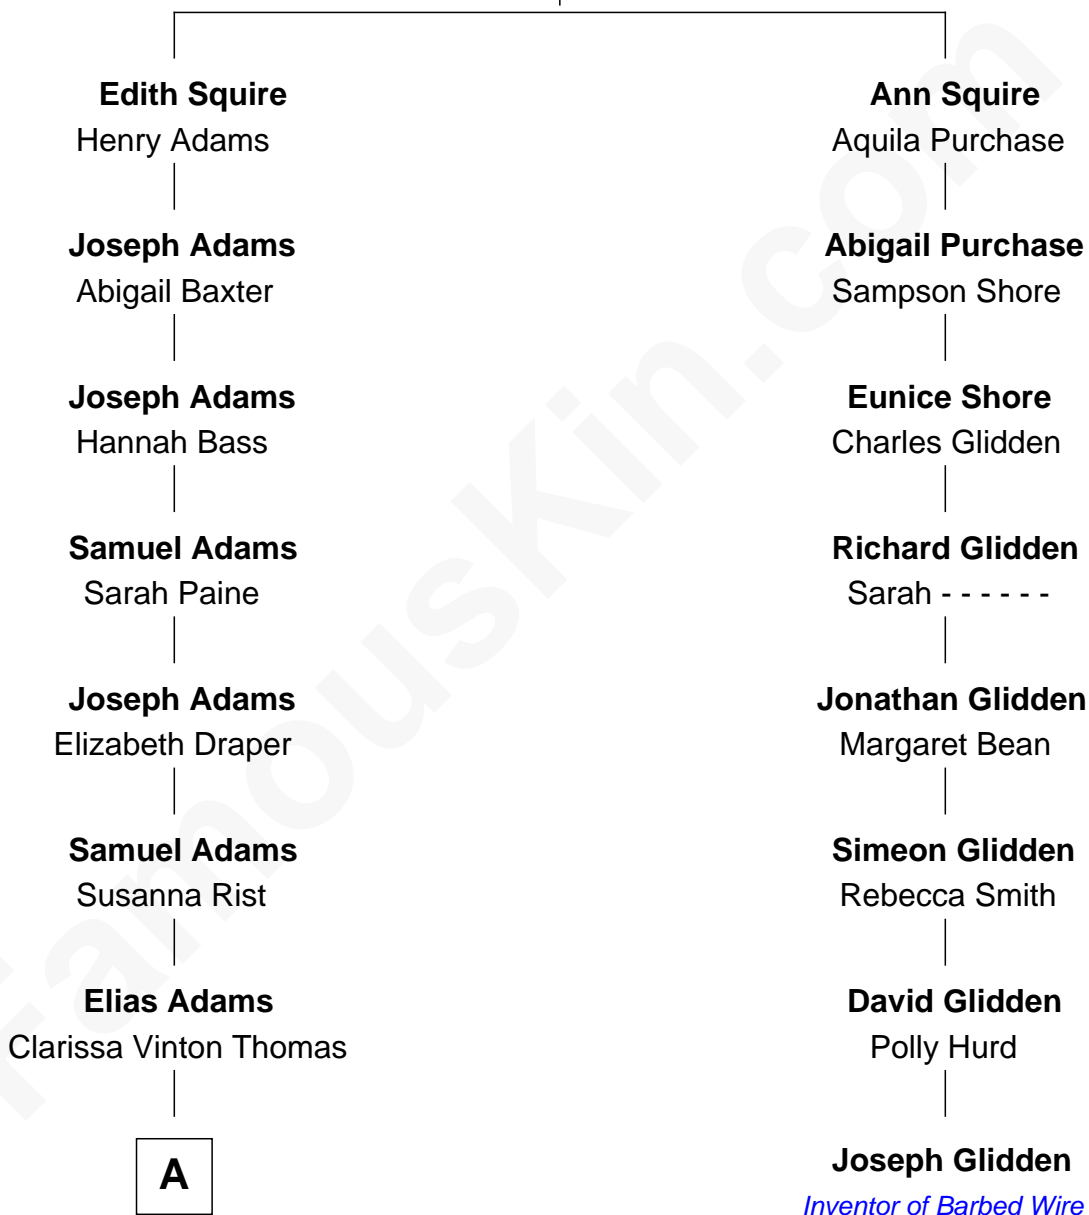

FamousKin.com Relationship Chart of

Raquel Welch

Movie Actress

7th cousin 3 times removed of

Joseph Glidden

Inventor of Barbed Wire

Henry Squire

A

—
Joseph Warren Adams

Josephine H. Merrill

—
Clara Louise Adams

Emery Stanford Hall

—
Josephine Sarah Hall

Armando Carlos Tejada

—
Raquel Welch

aka Raquel Welch