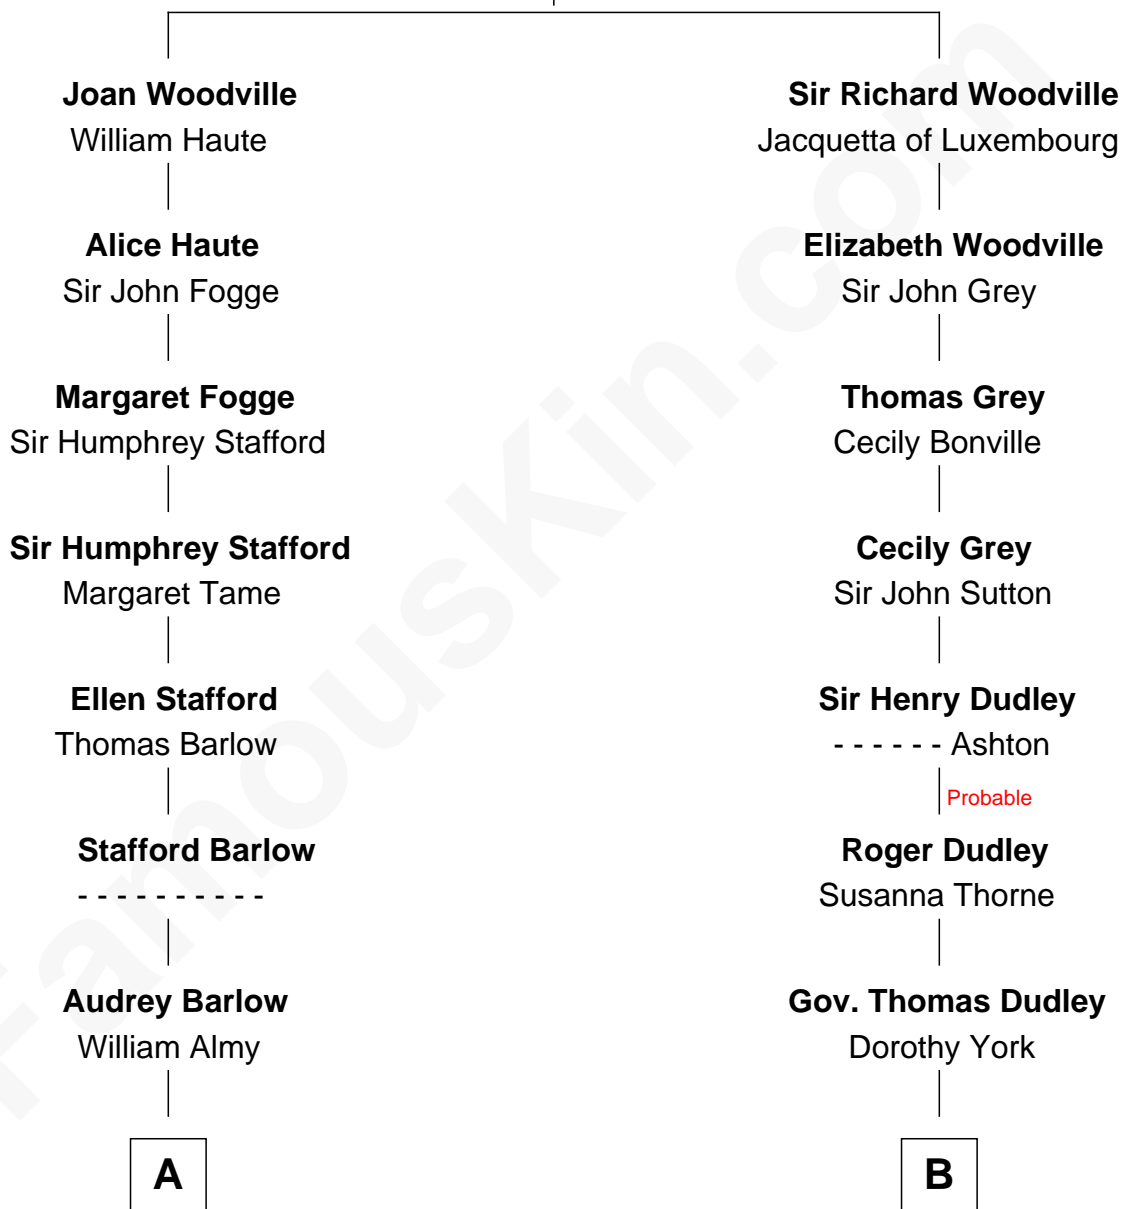

FamousKin.com Relationship Chart of

Raquel Welch

Movie Actress

17th cousin of

George Hamilton

TV and Movie Actor

Richard Woodville

Joan Bedlisgate

Raquel Welch photo by [Alan Light](#) (CC BY 2.0)

George Hamilton photo by [Angela George](#) (CC BY-SA 3.0)