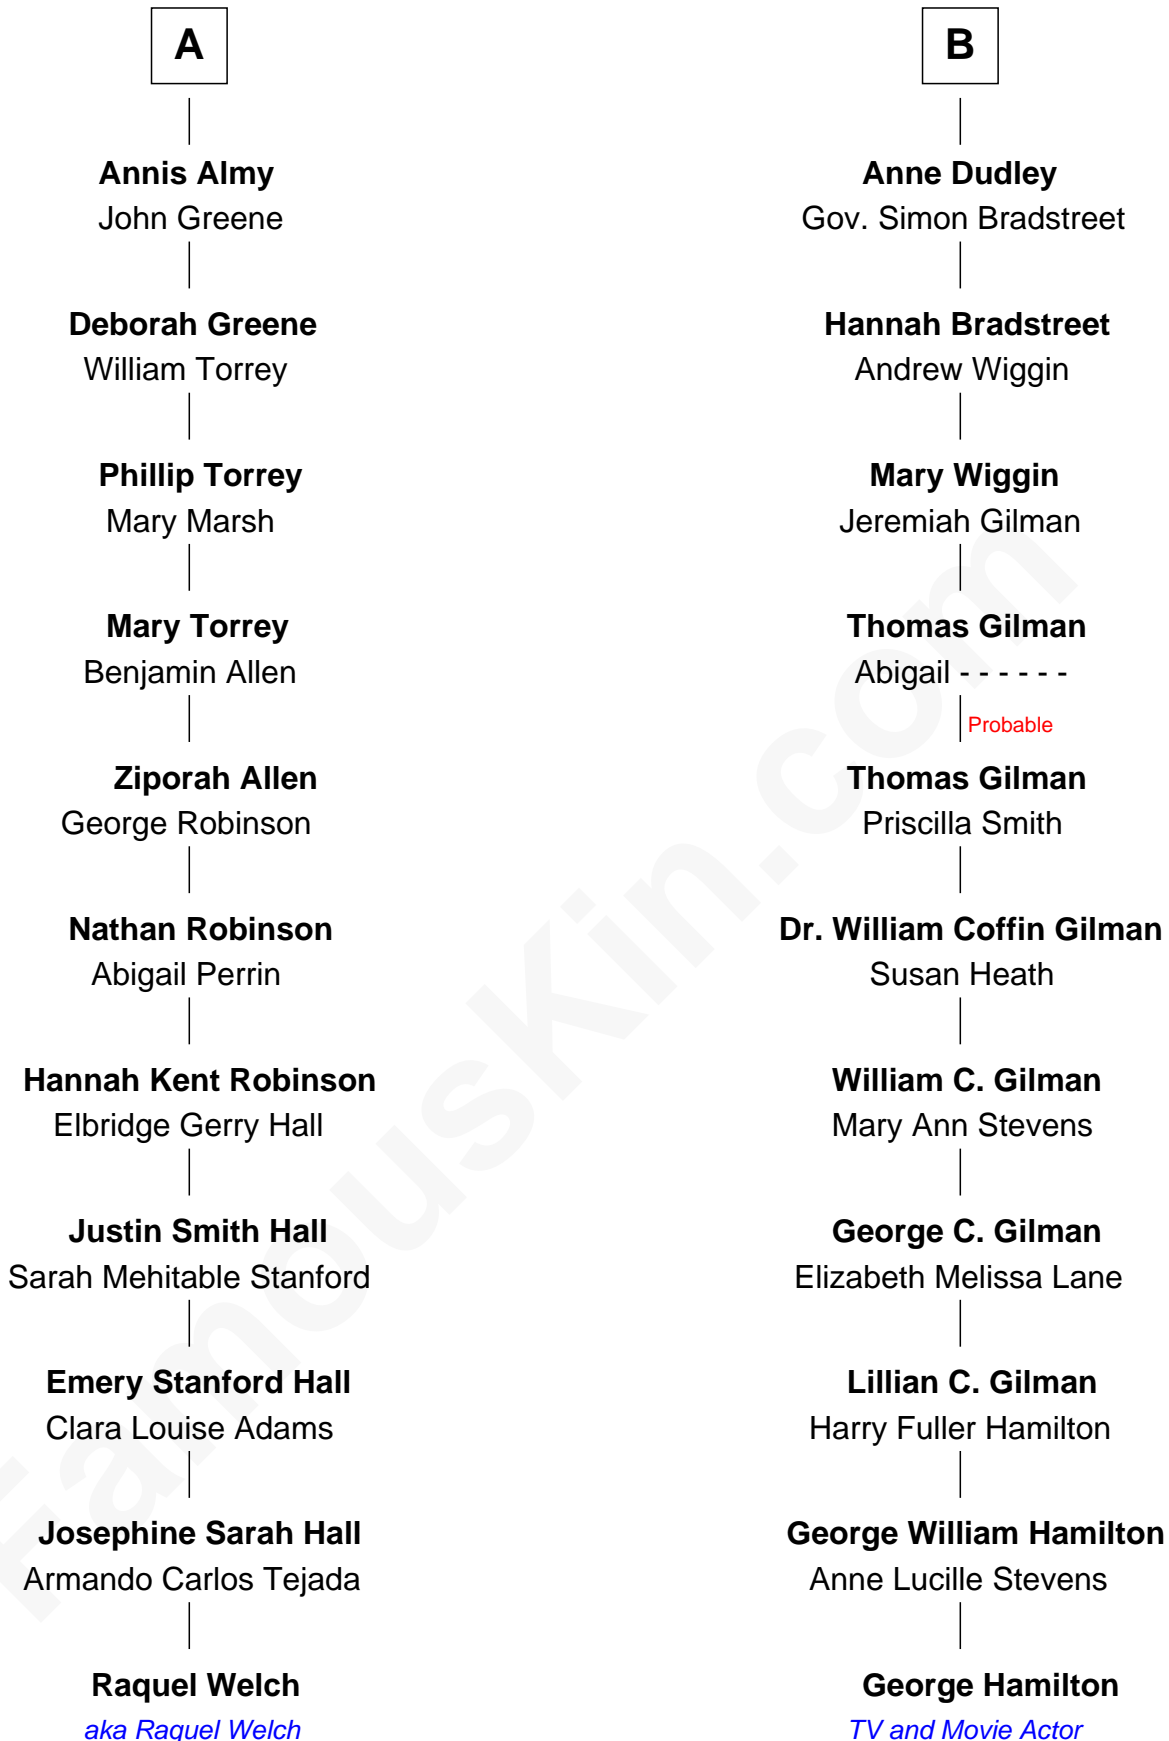

FamousKin.com Relationship Chart of

Raquel Welch

Movie Actress

17th cousin of

George Hamilton

TV and Movie Actor

Richard Woodville

Joan Bedlisgate

Raquel Welch photo by [Alan Light](#) (CC BY 2.0)

George Hamilton photo by [Angela George](#) (CC BY-SA 3.0)