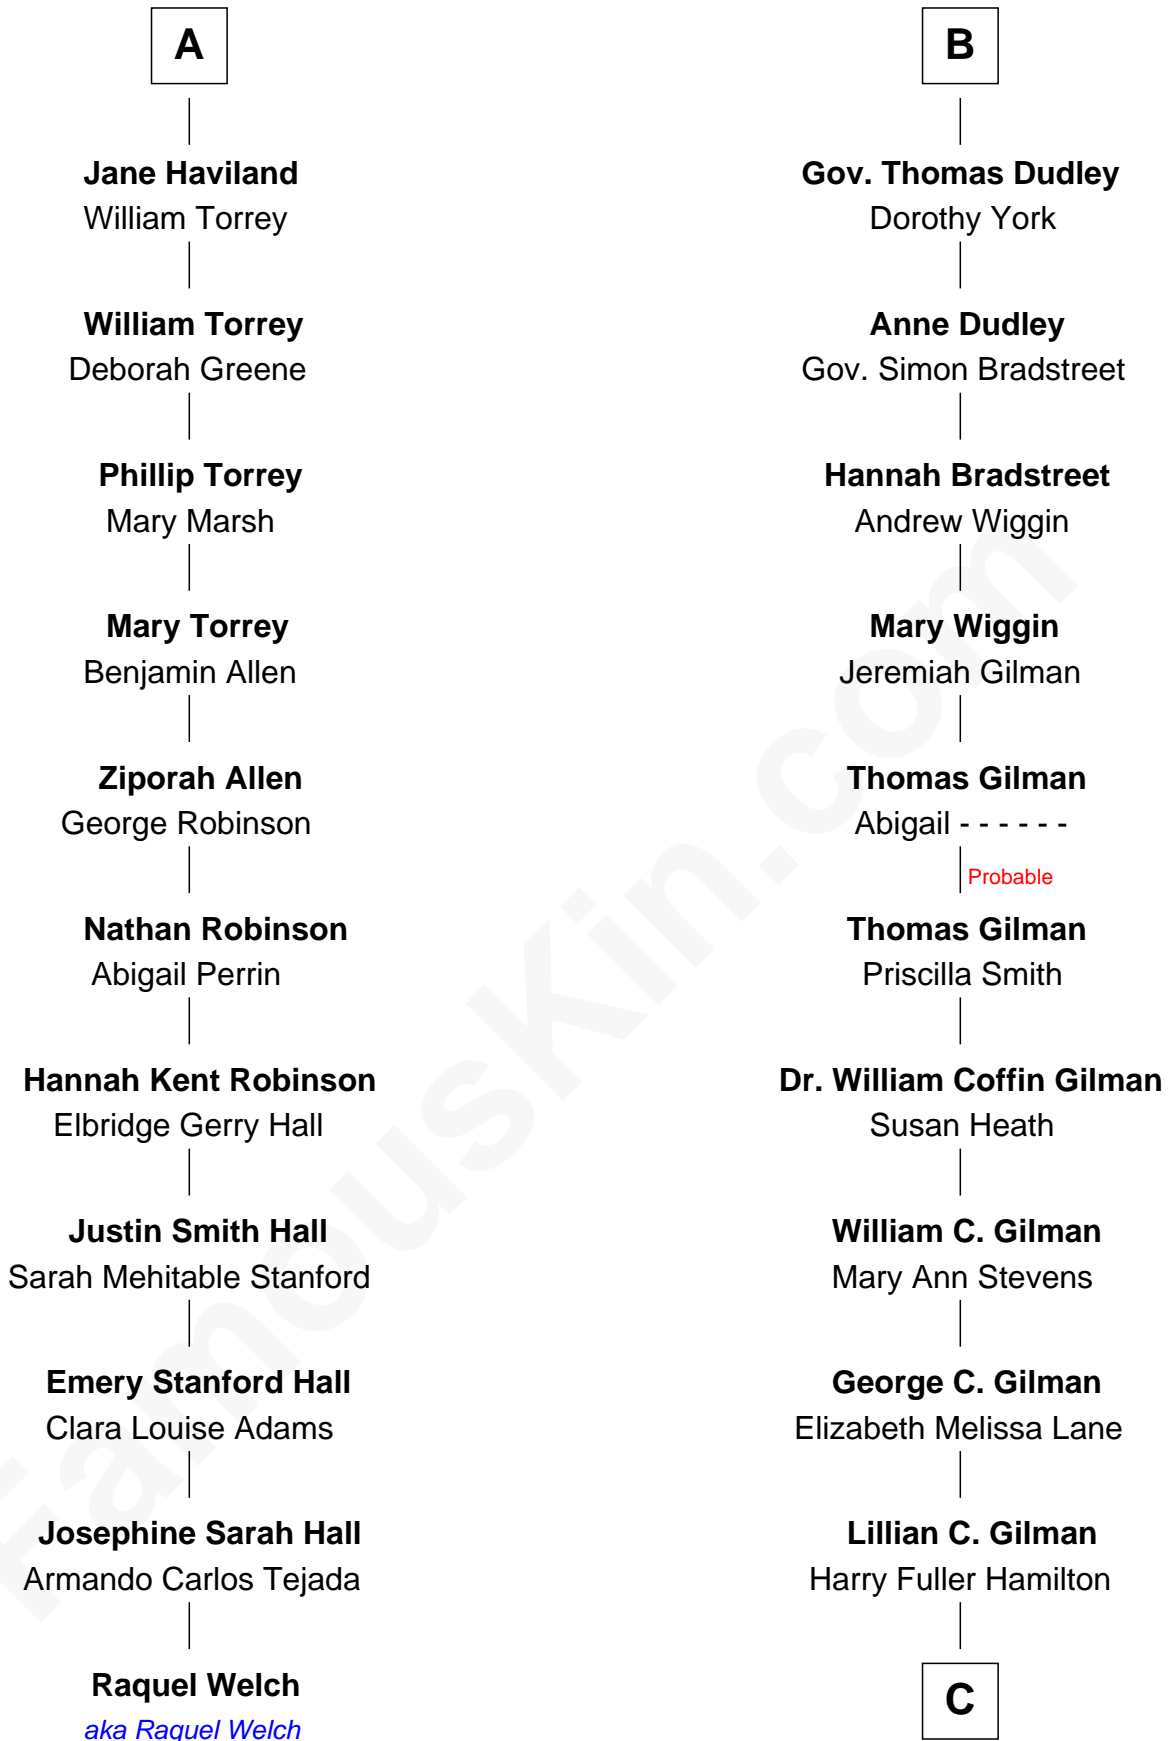

# FamousKin.com Relationship Chart of

**Raquel Welch**

*Movie Actress*

17th cousin 1 time removed of

**George Hamilton**

*TV and Movie Actor*

**Sir Reynold Grey**

Margaret de Ros

**Sir John Grey**  
Constance de Holand

**Sir Edmund Grey**  
Katherine Percy

**Anne Grey**  
Sir John Grey

*Probable*

**Tacy Grey**  
John Guise

**William Guise**  
Mary Rotsey

**John Guise**  
Jane Pauncefoot

**Elizabeth Guise**  
Robert Haviland

**A**

**Margaret Grey**  
Sir William Bonville

**William Bonville**  
Elizabeth Harington

**William Bonville**  
Katherine Neville

**Cecily Bonville**  
Thomas Grey

**Cecily Grey**  
Sir John Sutton

**Sir Henry Dudley**  
----- Ashton

*Probable*

**Roger Dudley**  
Susanna Thorne

**B**

George William Hamilton

Anne Lucille Stevens

George Hamilton

*TV and Movie Actor*