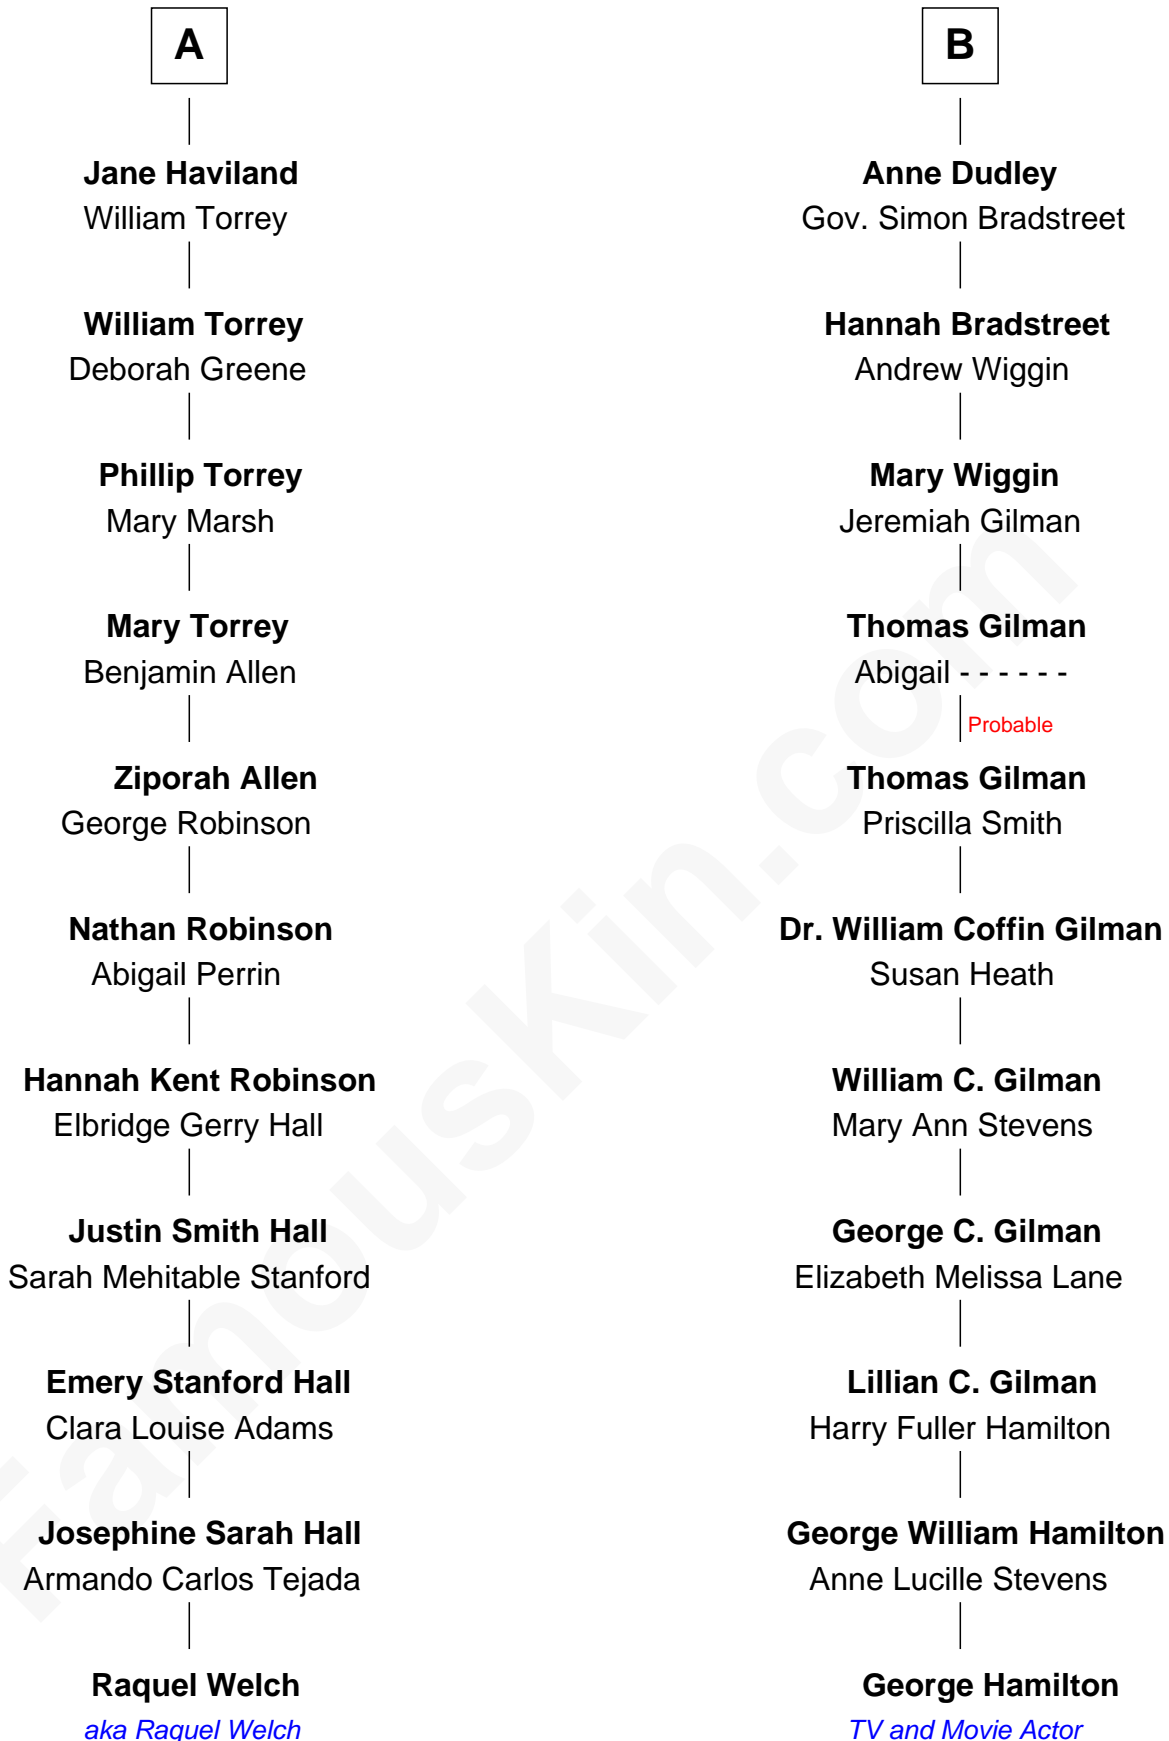

FamousKin.com Relationship Chart of

Raquel Welch

Movie Actress

17th cousin of

George Hamilton

TV and Movie Actor

Sir Ralph Neville

Joan Beaufort

Katherine Neville

Sir Thomas Strangeways

Joan Strangeways

Sir William Willoughby

Cecily Willoughby

Sir Edward Sutton

Sir John Sutton

Cecily Grey

Sir Henry Dudley

----- Ashton

Probable

Roger Dudley

Susanna Thorne

Gov. Thomas Dudley

Dorothy York

B

Raquel Welch photo by [Alan Light](#) (CC BY 2.0)

George Hamilton photo by [Angela George](#) (CC BY-SA 3.0)