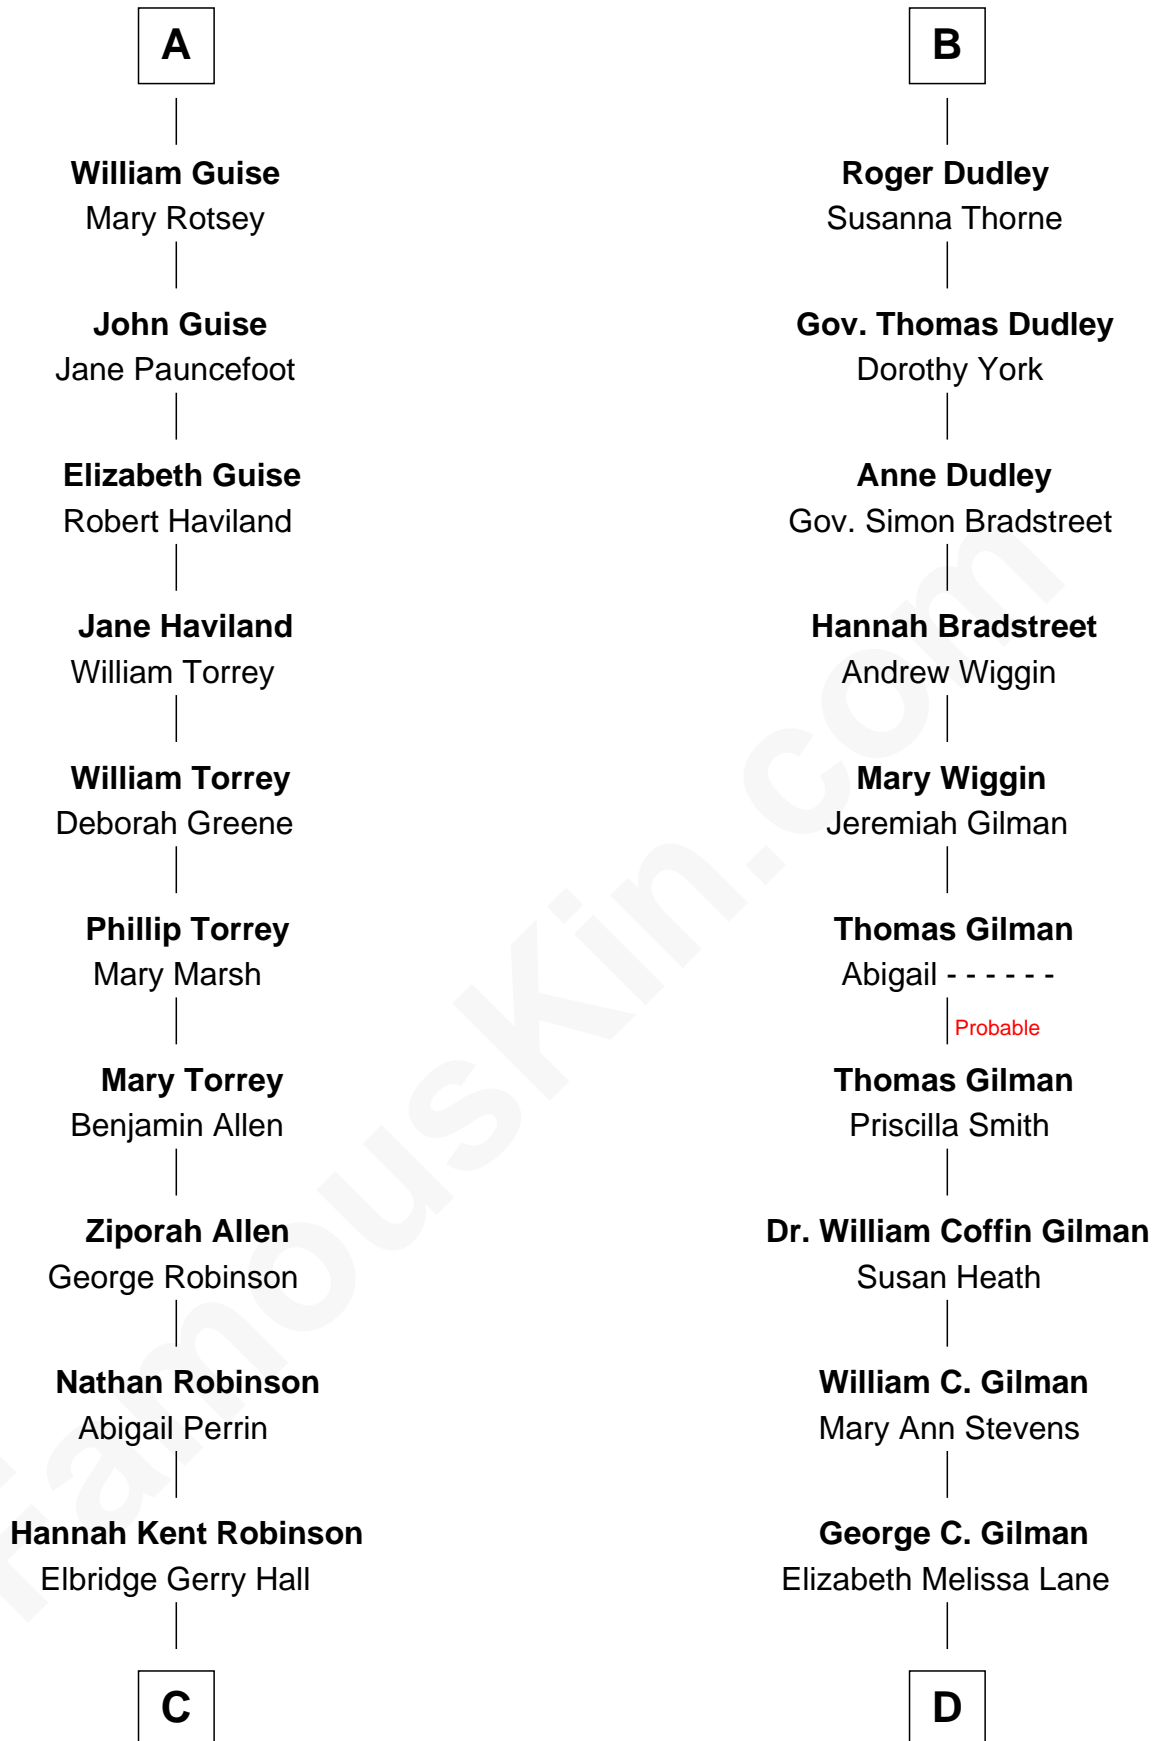

FamousKin.com Relationship Chart of

Raquel Welch

Movie Actress

19th cousin 1 time removed of

George Hamilton

TV and Movie Actor

Sir Maurice de Berkeley

Eve la Zouche

Katherine de Clyvedon

Sir John Berkeley

Elizabeth Betteshorne

Elizabeth Berkeley

Sir John Sutton

Sir Edmund Sutton

Joyce Tiptoft

Sir Edward Sutton

Cecily Willoughby

Sir John Sutton

Cecily Grey

Sir Henry Dudley

- - - - - Ashton

Probable

B

C

Justin Smith Hall
Sarah Mehitable Stanford

Emery Stanford Hall
Clara Louise Adams

Josephine Sarah Hall
Armando Carlos Tejada

Raquel Welch
aka Raquel Welch

D

Lillian C. Gilman
Harry Fuller Hamilton

George William Hamilton
Anne Lucille Stevens