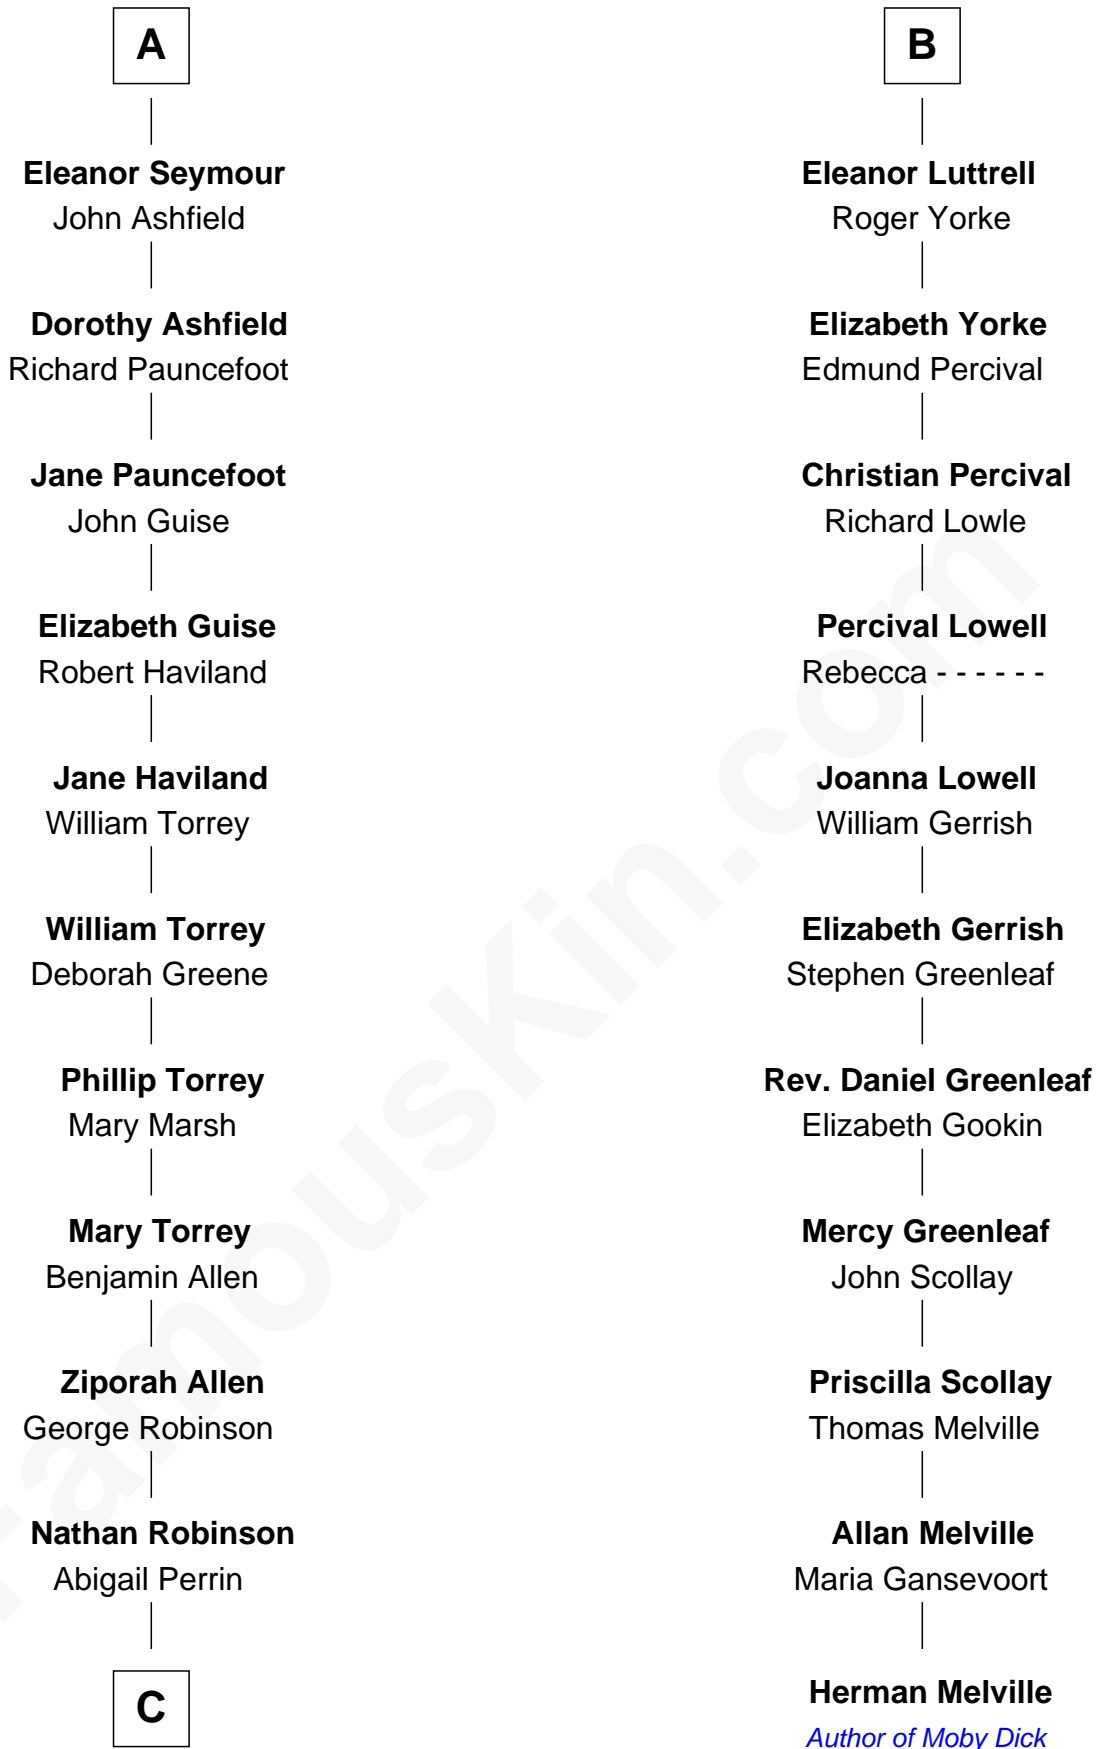

# FamousKin.com Relationship Chart of

**Raquel Welch**

*Movie Actress*

17th cousin 4 times removed of

**Herman Melville**

*Author of Moby Dick*

**Sir Hugh de Courtenay**

Eleanor le Despencer

**Sir Roger Seymour**

Maud Sturmy

**Sir John Seymour**

Isabel Williams

**Humphrey Seymour**

Elizabeth Winslow

**A**

**Sir Hugh de Courtenay**

Agnes de St. John

**Sir Hugh de Courtenay**

Margaret de Bohun

**Elizabeth de Courtenay**

Sir Andrew Luttrell

**Sir Hugh Luttrell**

Catherine de Beaumont

**Sir John Luttrell**

Margaret Touchet

**Sir James Luttrell**

Elizabeth Courtenay

**Sir Hugh Luttrell**

Margaret Hill

**B**

**C**

**Hannah Kent Robinson**