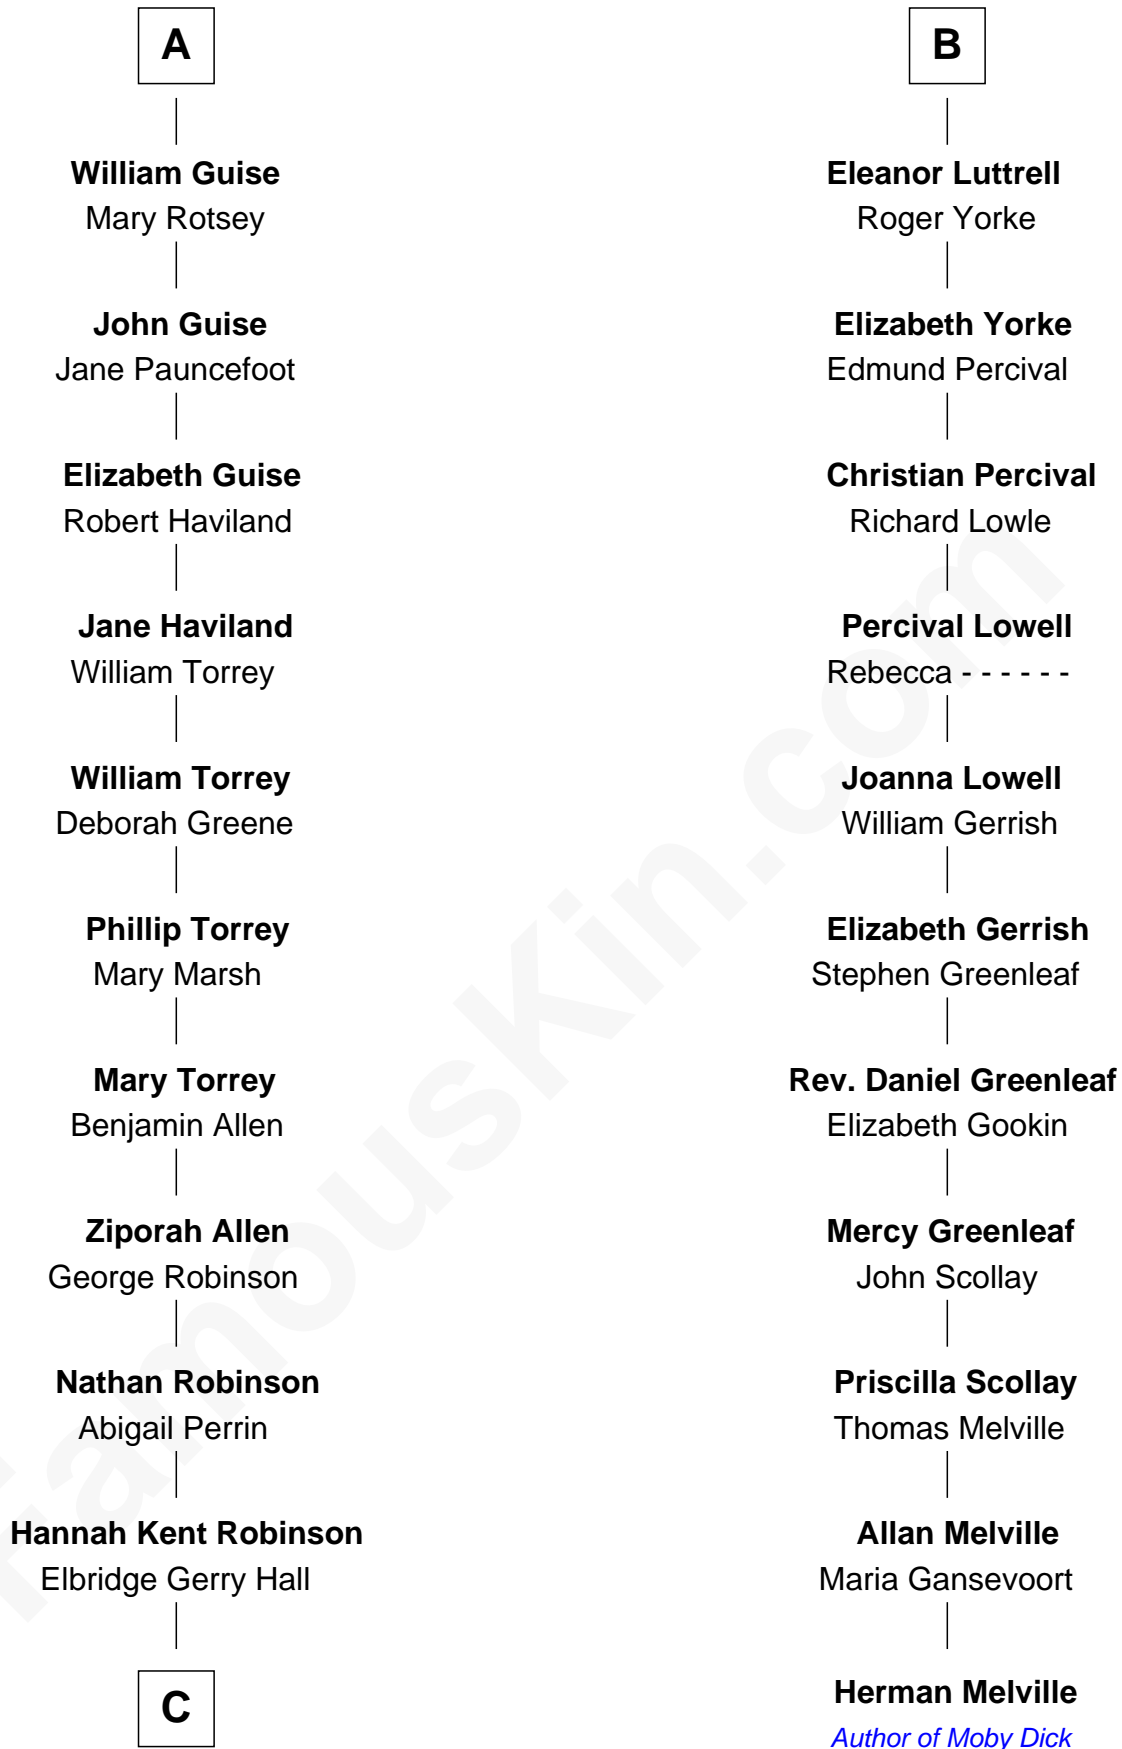

FamousKin.com Relationship Chart of

Raquel Welch

Movie Actress

17th cousin 3 times removed of

Herman Melville

Author of Moby Dick

C

Justin Smith Hall
Sarah Mehitable Stanford

Emery Stanford Hall
Clara Louise Adams

Josephine Sarah Hall
Armando Carlos Tejada

Raquel Welch
aka Raquel Welch