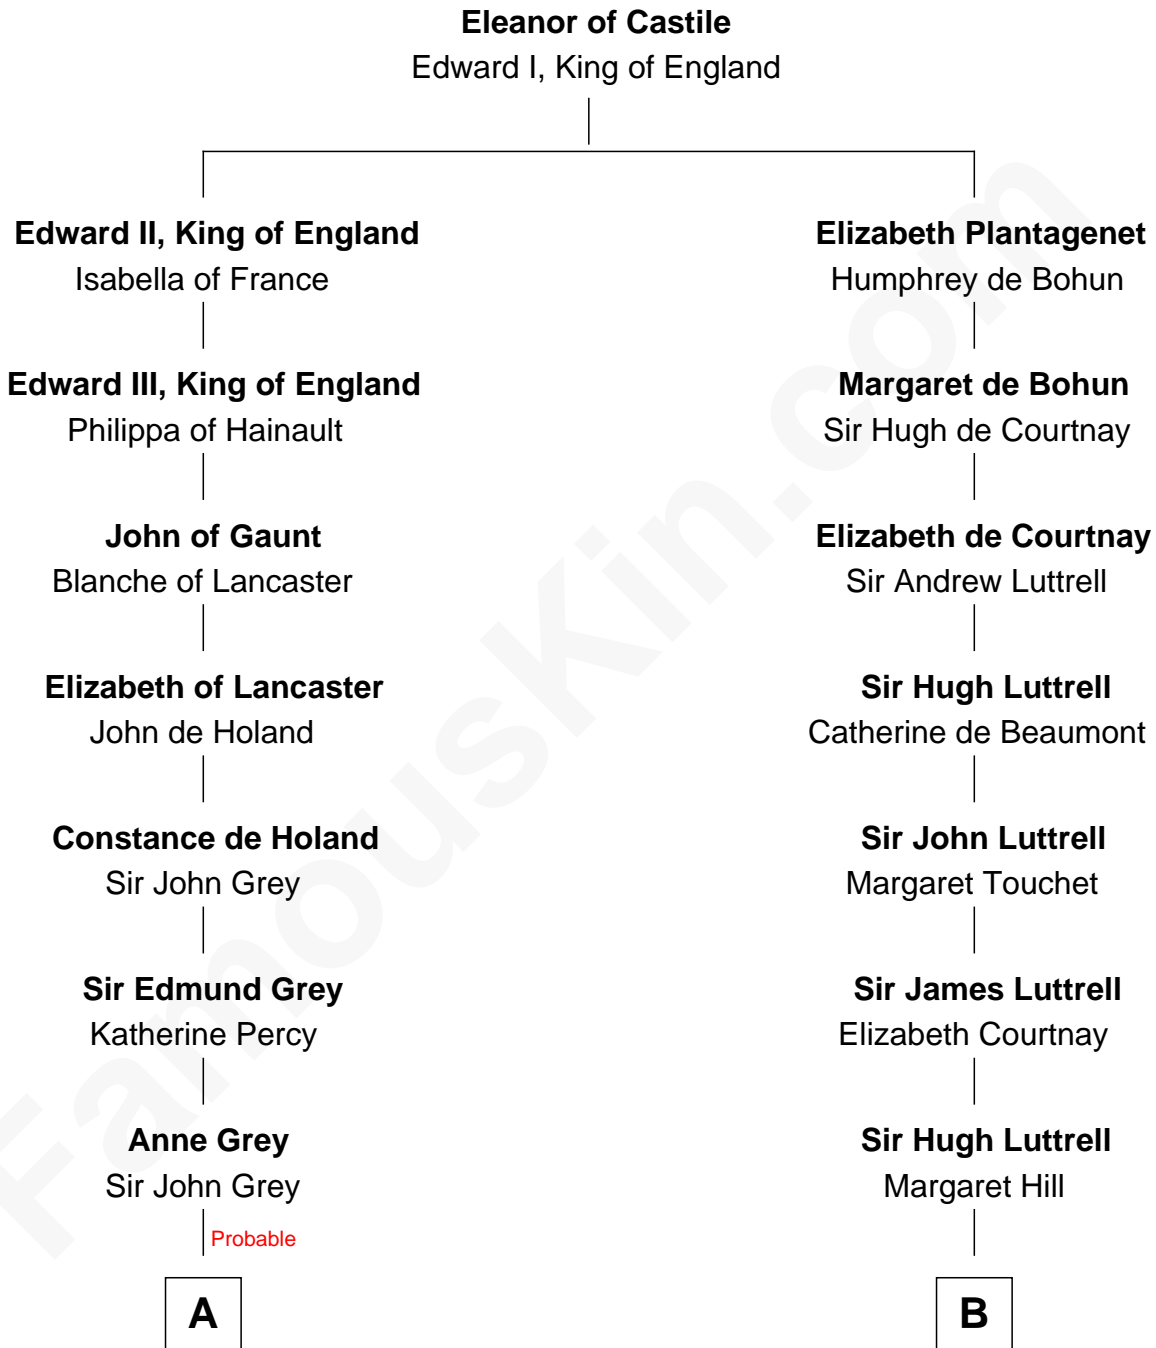

# FamousKin.com Relationship Chart of

**Raquel Welch**

*Movie Actress*

17th cousin 4 times removed of

**Herman Melville**

*Author of Moby Dick*

**C**

**Hannah Kent Robinson**

Elbridge Gerry Hall

**Justin Smith Hall**

Sarah Mehitable Stanford

**Emery Stanford Hall**

Clara Louise Adams

**Josephine Sarah Hall**

Armando Carlos Tejada

**Raquel Welch**

*aka Raquel Welch*