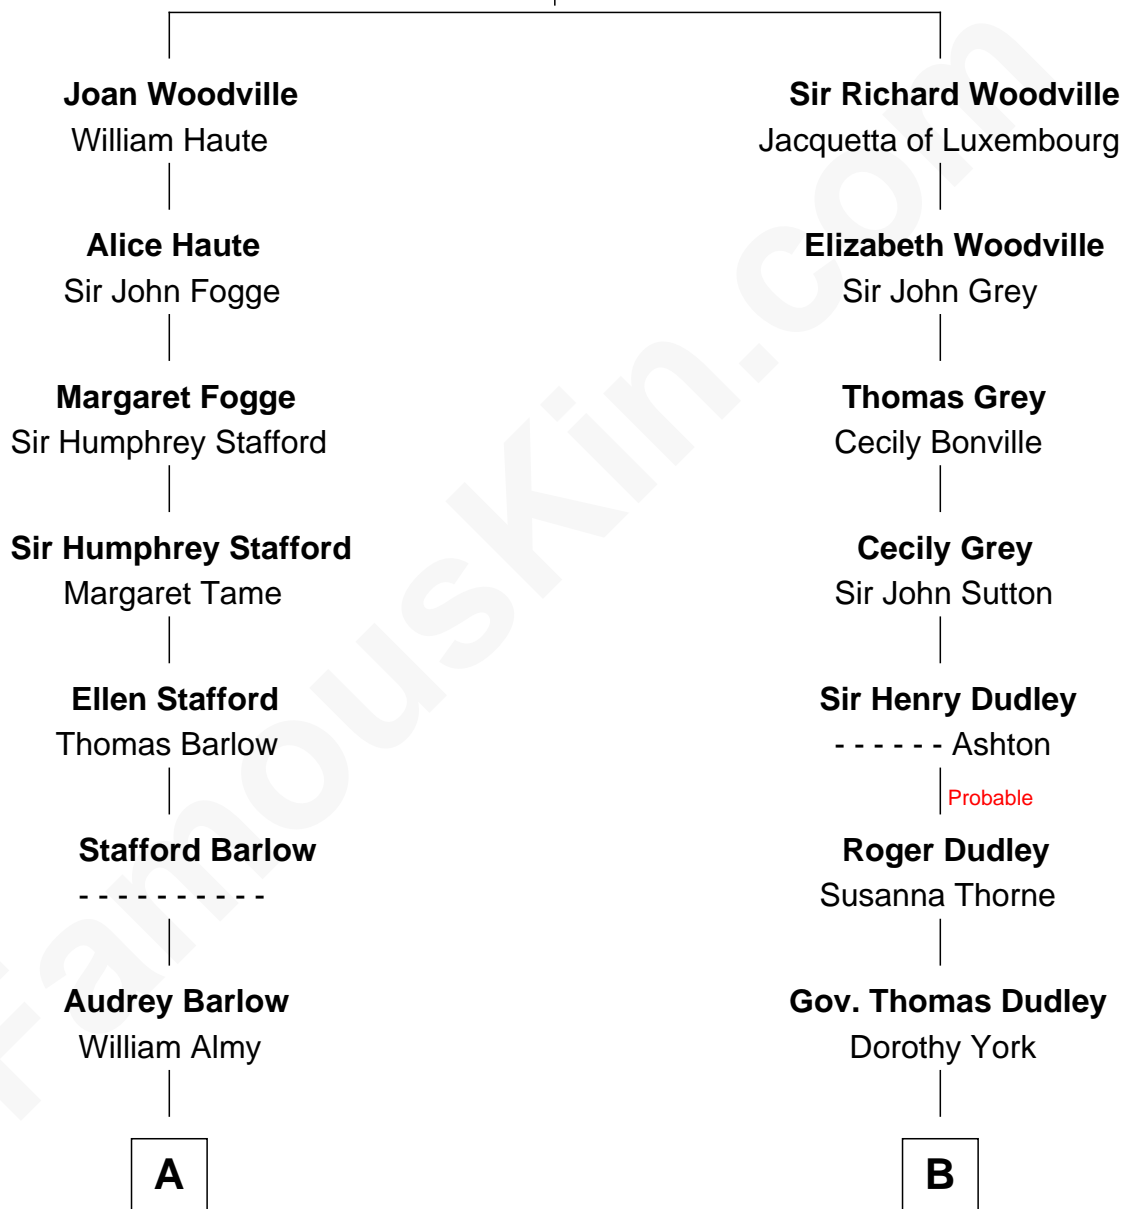

# FamousKin.com Relationship Chart of

**Raquel Welch**

*Movie Actress*

16th cousin 1 time removed of

**Dick Clark**

*Radio and TV Host*

**Richard Woodville**

Joan Bedlisgate

**A**

**Annis Almy**  
John Greene

**Deborah Greene**  
William Torrey

**Phillip Torrey**  
Mary Marsh

**Mary Torrey**  
Benjamin Allen

**Ziporah Allen**  
George Robinson

**Nathan Robinson**  
Abigail Perrin