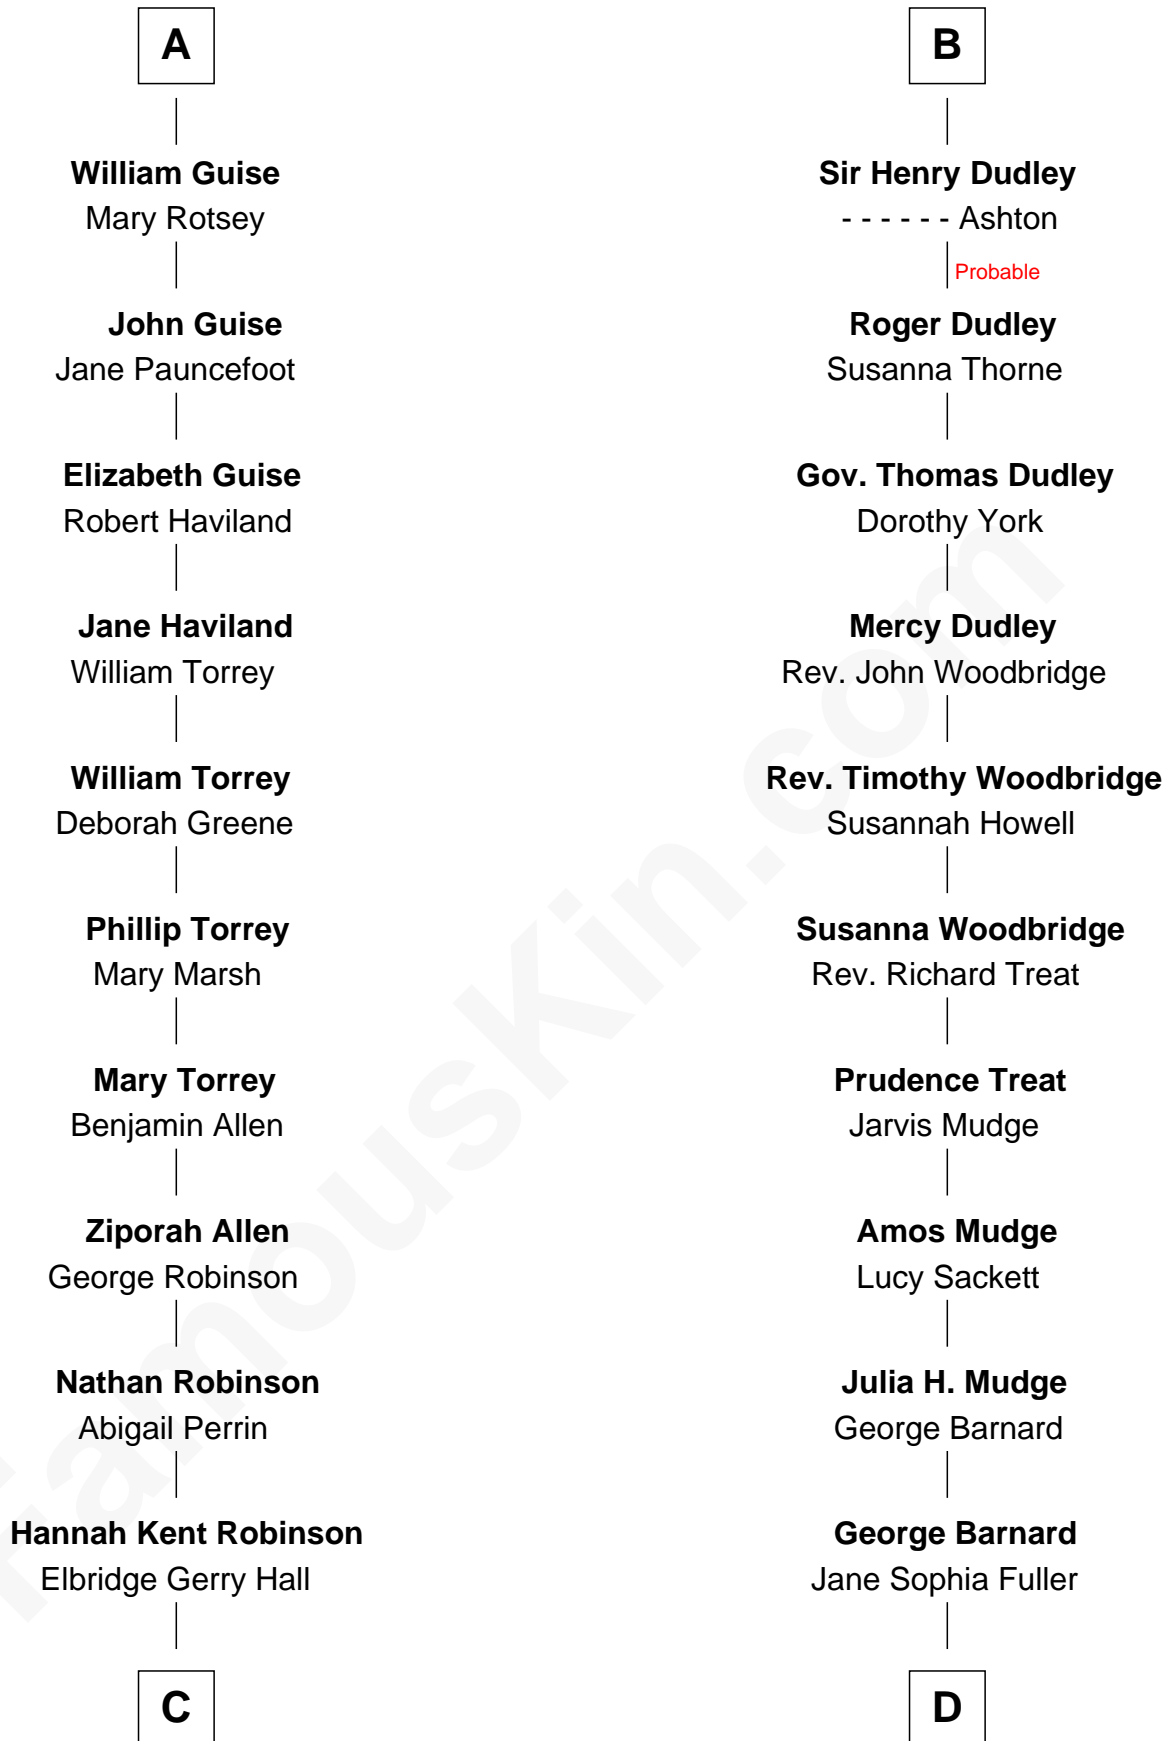

FamousKin.com Relationship Chart of

Raquel Welch

Movie Actress

19th cousin 1 time removed of

Dick Clark

Radio and TV Host

Henry Plantagenet

Maud de Chaworth

Eleanor Plantagenet

Richard Fitzalan

Alice Fitzalan

Sir Thomas de Holand

Eleanor Holand

Edward Cherleton

Joyce Cherleton

Sir John Tiptoft

Joyce Tiptoft

Sir Edmund Sutton

Sir Edward Sutton

Cecily Willoughby

Sir John Sutton

Cecily Grey

B

C

Justin Smith Hall
Sarah Mehitable Stanford

Emery Stanford Hall
Clara Louise Adams

Josephine Sarah Hall
Armando Carlos Tejada

Raquel Welch
aka Raquel Welch

D

Charles Fuller Barnard
Anna May Aldridge

Julia Fuller Barnard
Richard Augustus Clark