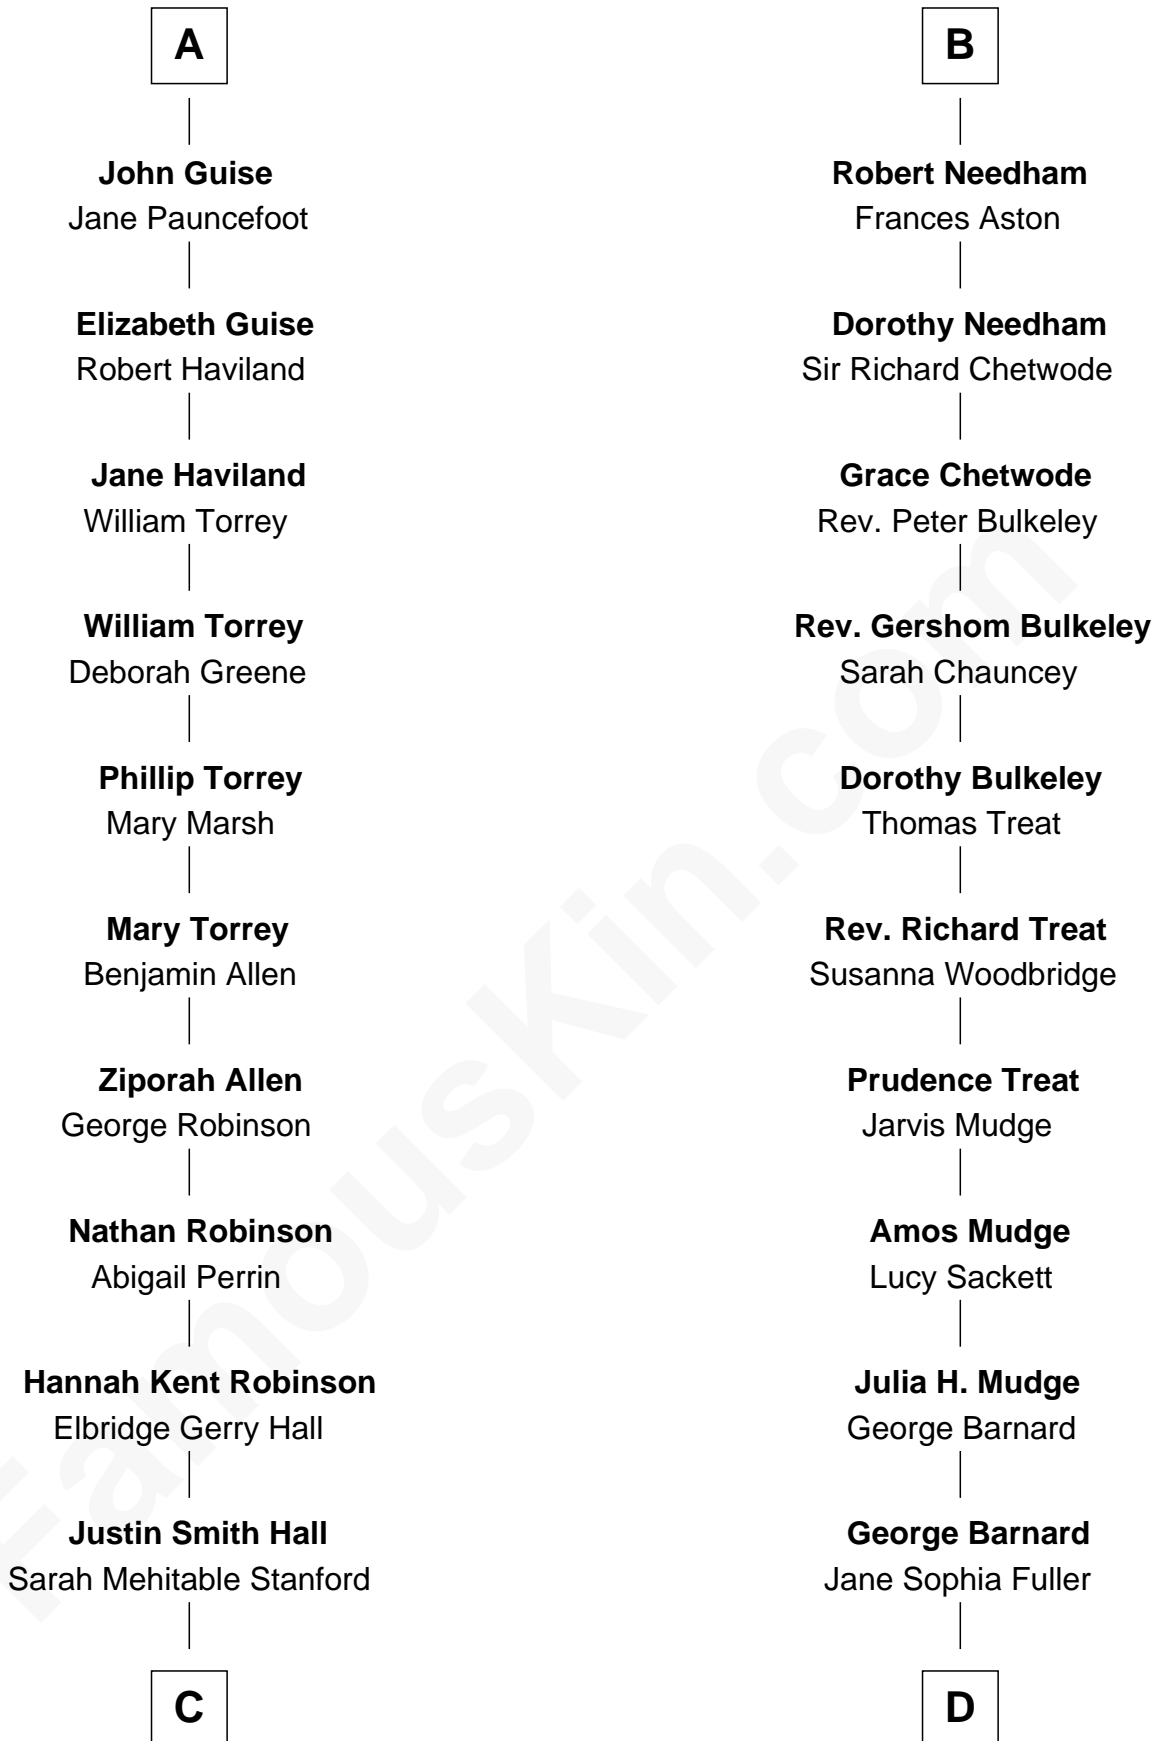

FamousKin.com Relationship Chart of

Raquel Welch

Movie Actress

19th cousin of

Dick Clark

Radio and TV Host

Sir William de Ros
Margery de Badlesmere

Thomas de Ros
Beatrice de Stafford

Maud de Roos
John de Welles

Margaret de Ros
Sir Reynold Grey

Anne de Welles
James Butler

Sir John Grey
Constance de Holand

James Butler
Joan Beauchamp

Sir Edmund Grey
Katherine Percy

Elizabeth Butler
John Talbot

Anne Grey
Sir John Grey

Sir Gilbert Talbot
Audrey Cotton

Probable

Tacy Grey
John Guise

Sir John Talbot
Margaret Troutbeck

William Guise
Mary Rotsey

Anne Talbot
Thomas Needham

A

B

C

Emery Stanford Hall
Clara Louise Adams

Josephine Sarah Hall
Armando Carlos Tejada

Raquel Welch
aka Raquel Welch

D

Charles Fuller Barnard
Anna May Aldridge

Julia Fuller Barnard
Richard Augustus Clark