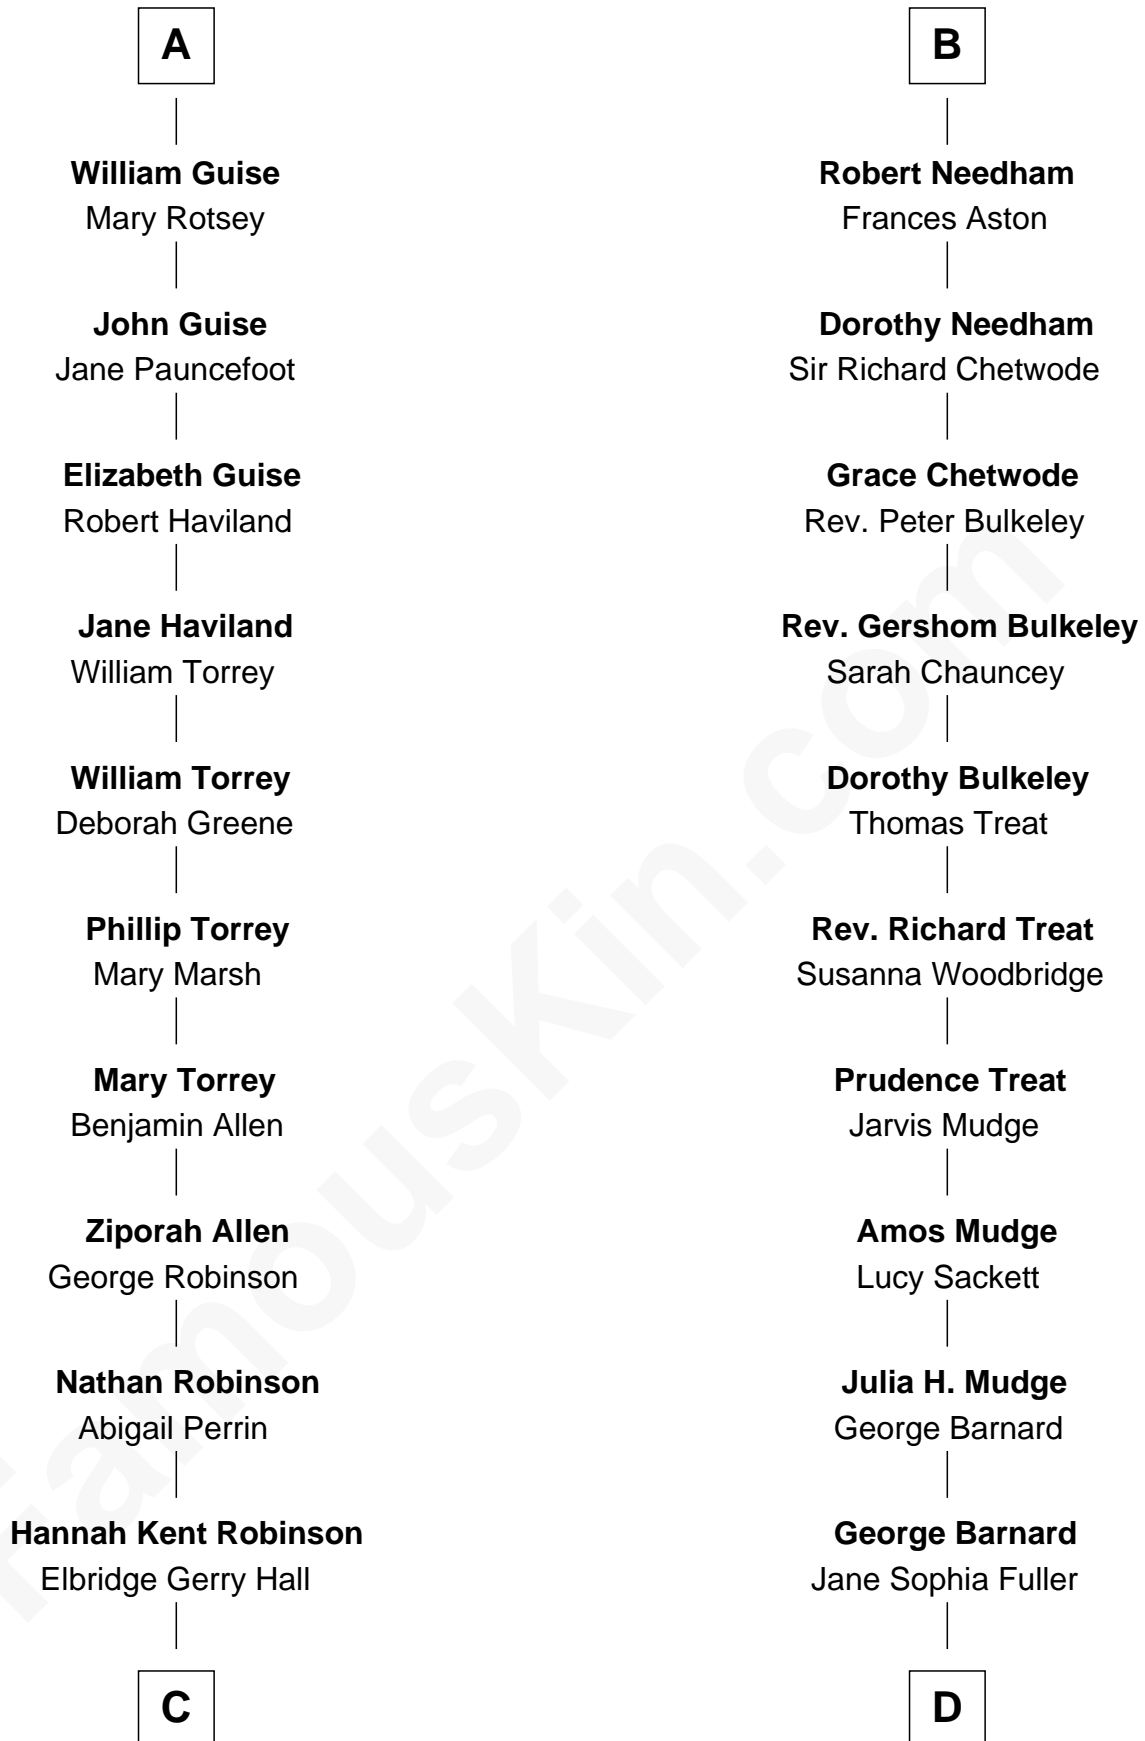

FamousKin.com Relationship Chart of

Raquel Welch

Movie Actress

19th cousin 1 time removed of

Dick Clark

Radio and TV Host

C

Justin Smith Hall
Sarah Mehitable Stanford

Emery Stanford Hall
Clara Louise Adams

Josephine Sarah Hall
Armando Carlos Tejada

Raquel Welch
aka Raquel Welch

D

Charles Fuller Barnard
Anna May Aldridge

Julia Fuller Barnard
Richard Augustus Clark

Dick Clark
Radio and TV Host