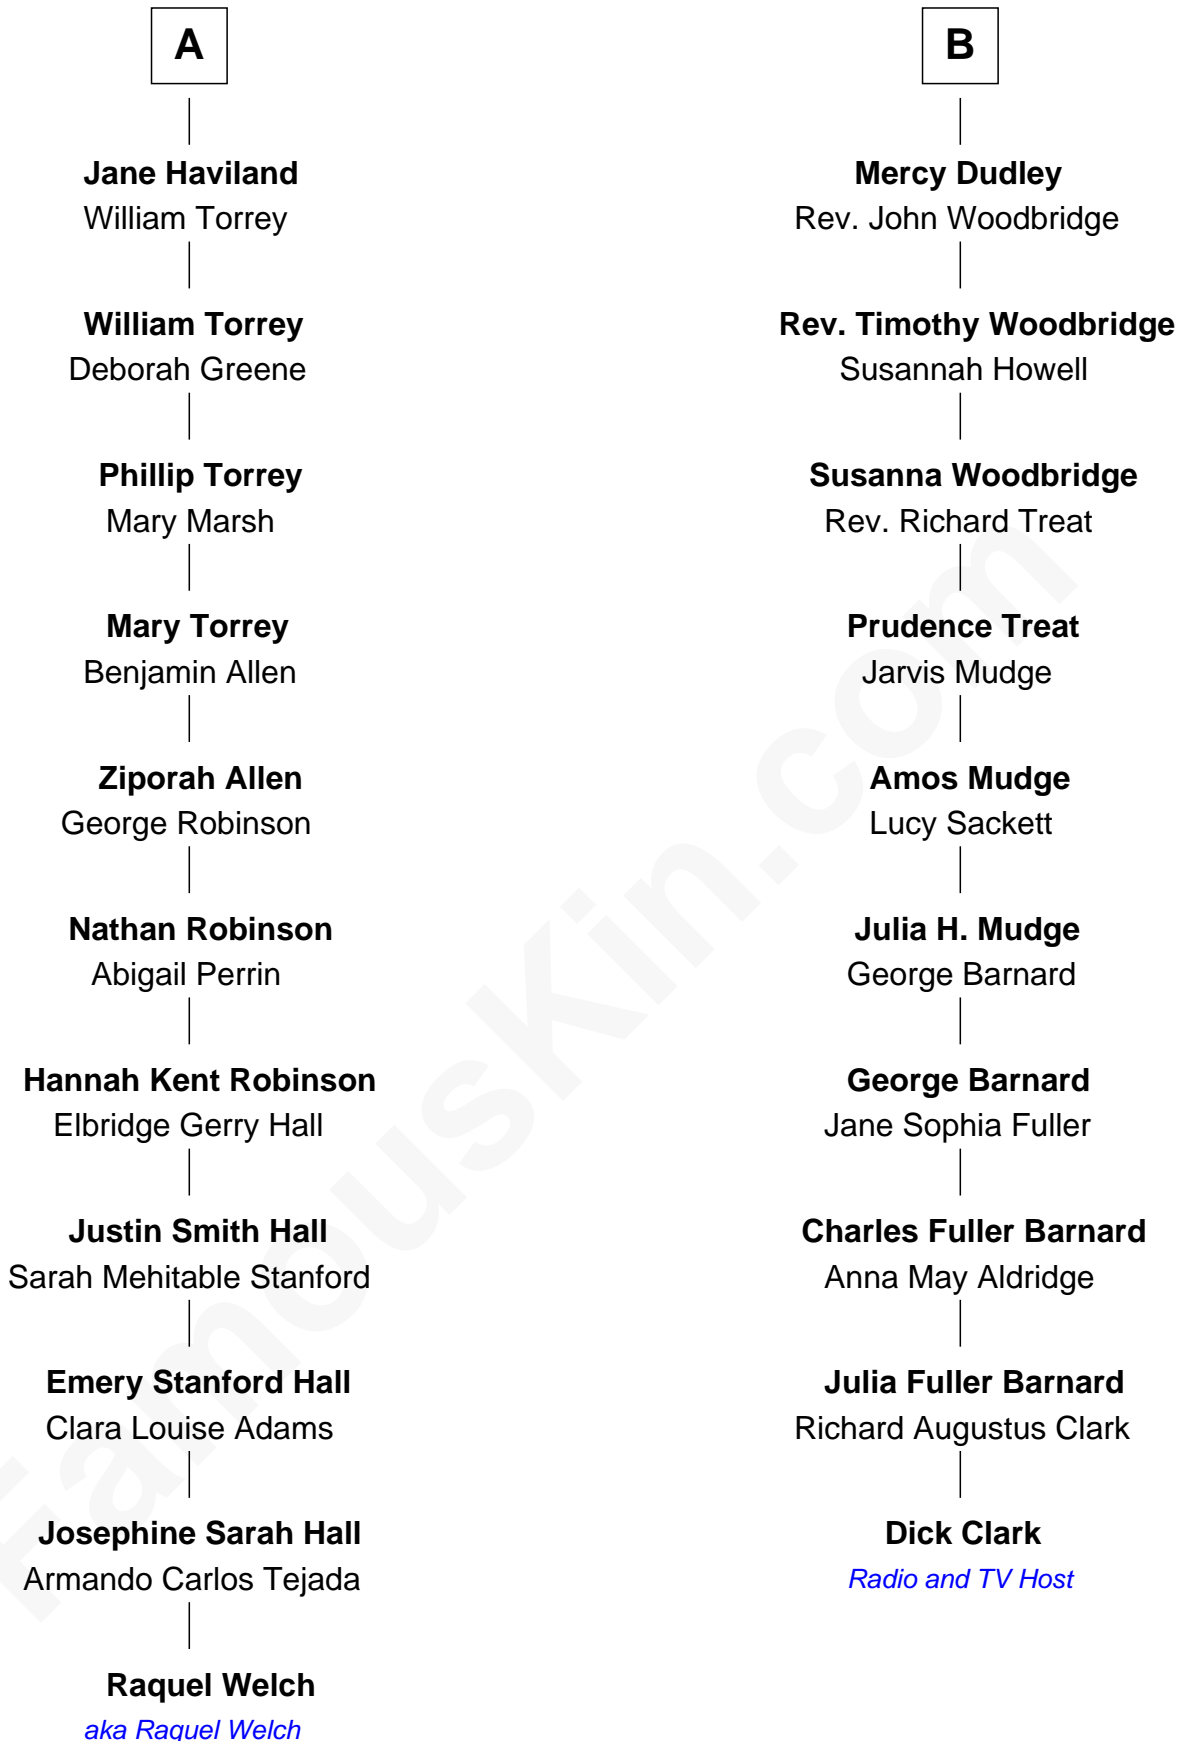

FamousKin.com Relationship Chart of

Raquel Welch

Movie Actress

16th cousin 1 time removed of

Dick Clark

Radio and TV Host

Sir Ralph Neville

Joan Beaufort

Katherine Neville

Sir Thomas Strangeways

Joan Strangeways

Sir William Willoughby

Cecily Willoughby

Sir Edward Sutton

Sir John Sutton

Cecily Grey

Sir Henry Dudley

----- Ashton

Probable

Roger Dudley

Susanna Thorne

Gov. Thomas Dudley

Dorothy York

B

Raquel Welch photo by [Alan Light](#) (CC BY 2.0)

Dick Clark photo by [Alan Light](#) (CC BY 2.0)