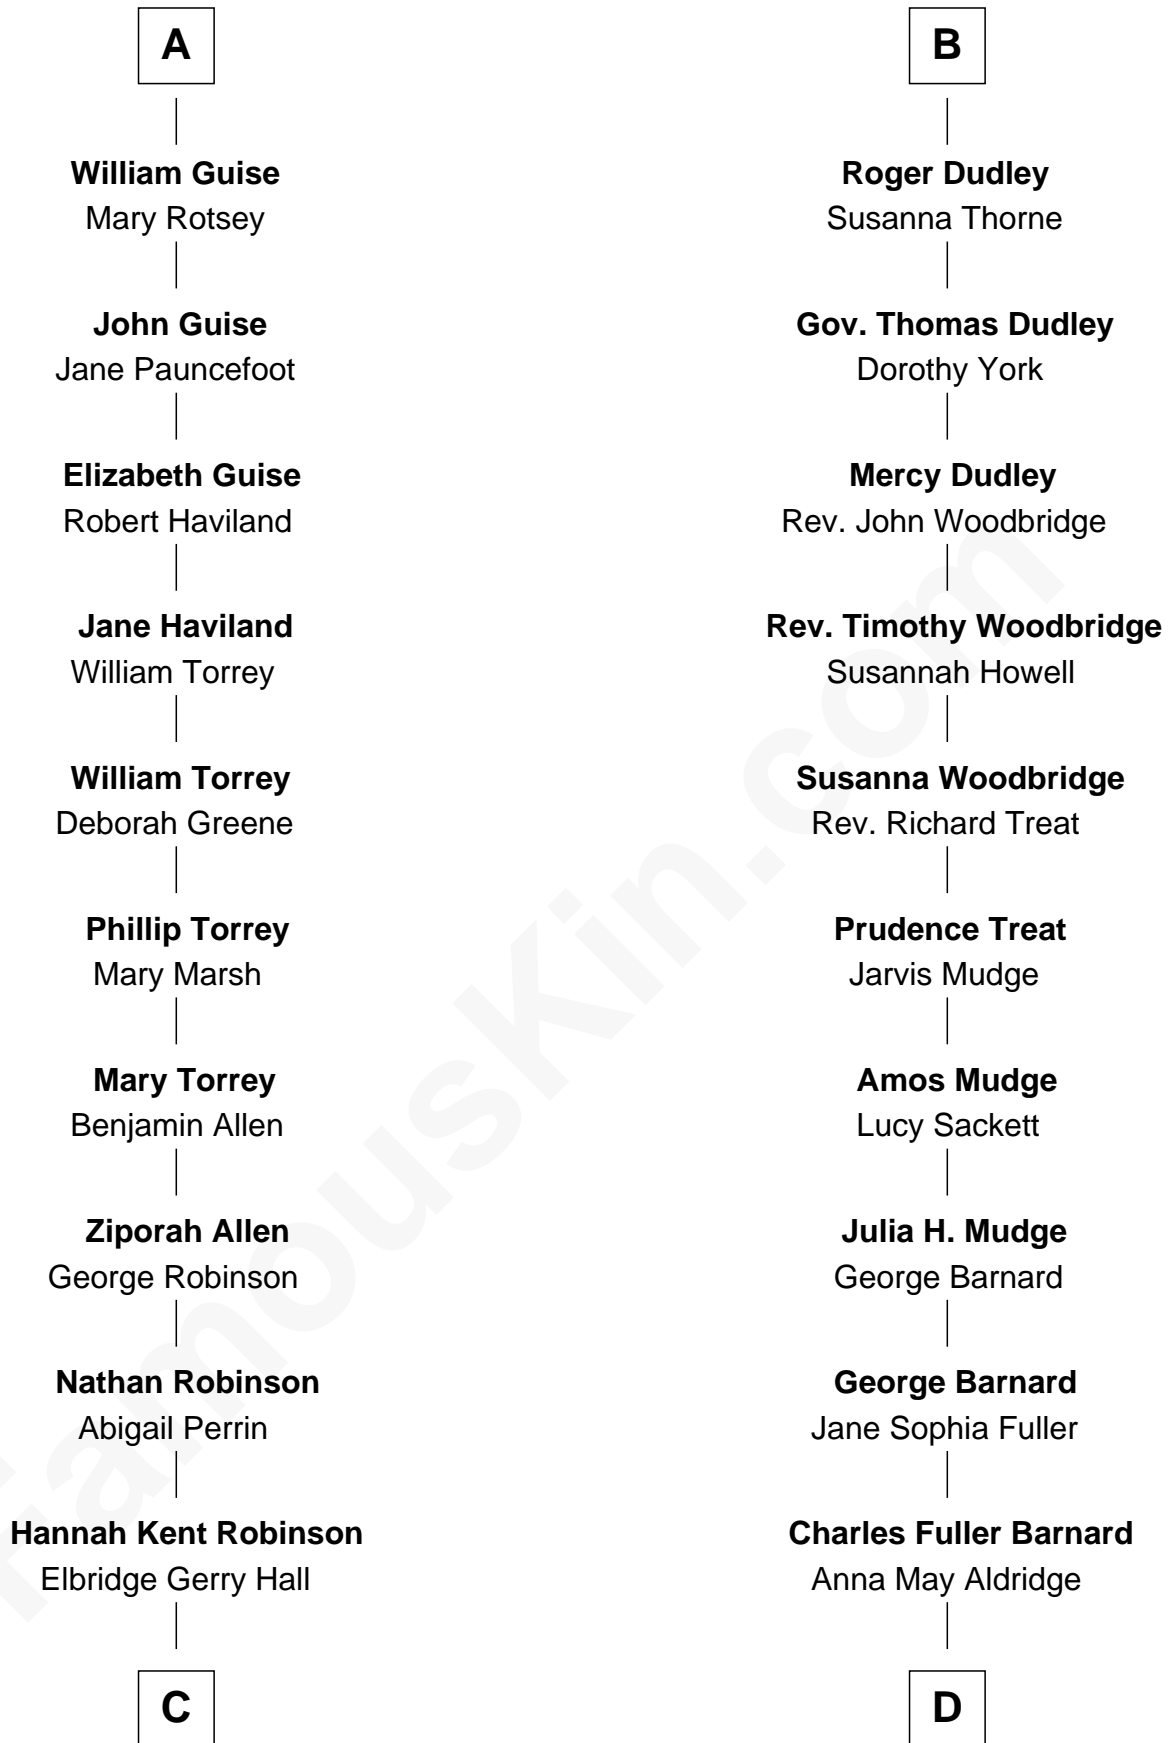

FamousKin.com Relationship Chart of

Raquel Welch

Movie Actress

18th cousin 2 times removed of

Dick Clark

Radio and TV Host

Sir Maurice de Berkeley

Eve la Zouche

Katherine de Clyvedon

Sir John Berkeley

Elizabeth Betteshorne

Elizabeth Berkeley

Sir John Sutton

Sir Edmund Sutton

Joyce Tiptoft

Sir Edward Sutton

Cecily Willoughby

Sir John Sutton

Cecily Grey

Sir Henry Dudley

- - - - - Ashton

Probable

B

C