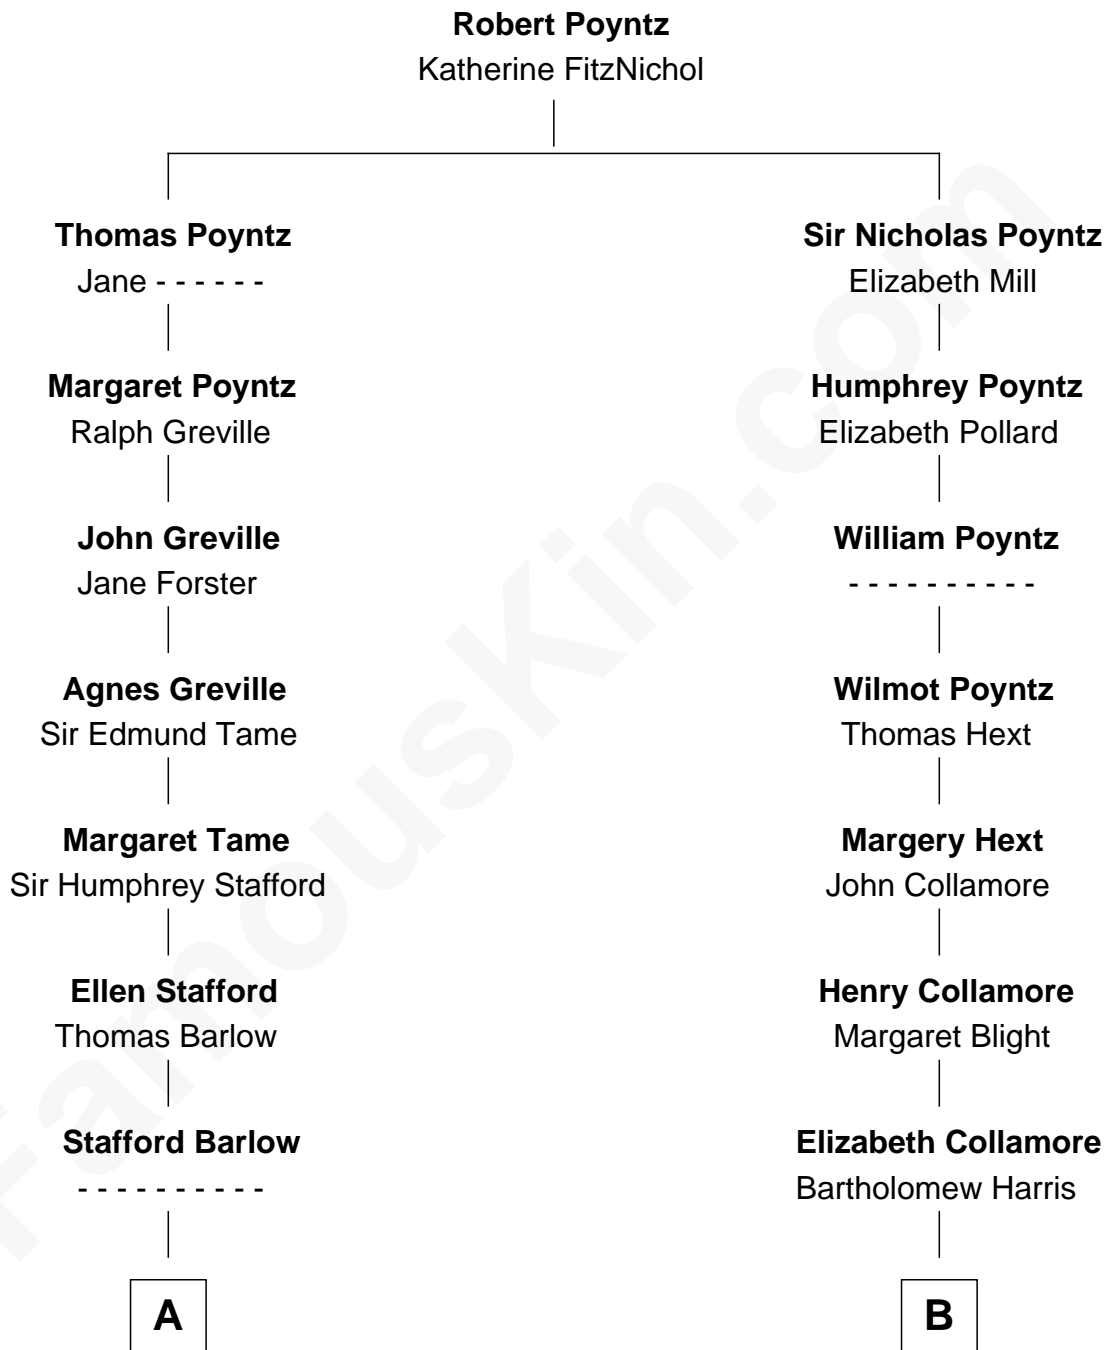

FamousKin.com Relationship Chart of

Raquel Welch

Movie Actress

18th cousin of

Andrew Shue

TV Actor

C

Josephine Sarah Hall
Armando Carlos Tejada

Raquel Welch
aka Raquel Welch

D

Anne Brewster Wells
James William Shue

Andrew Shue
TV Actor

FamousKin.com