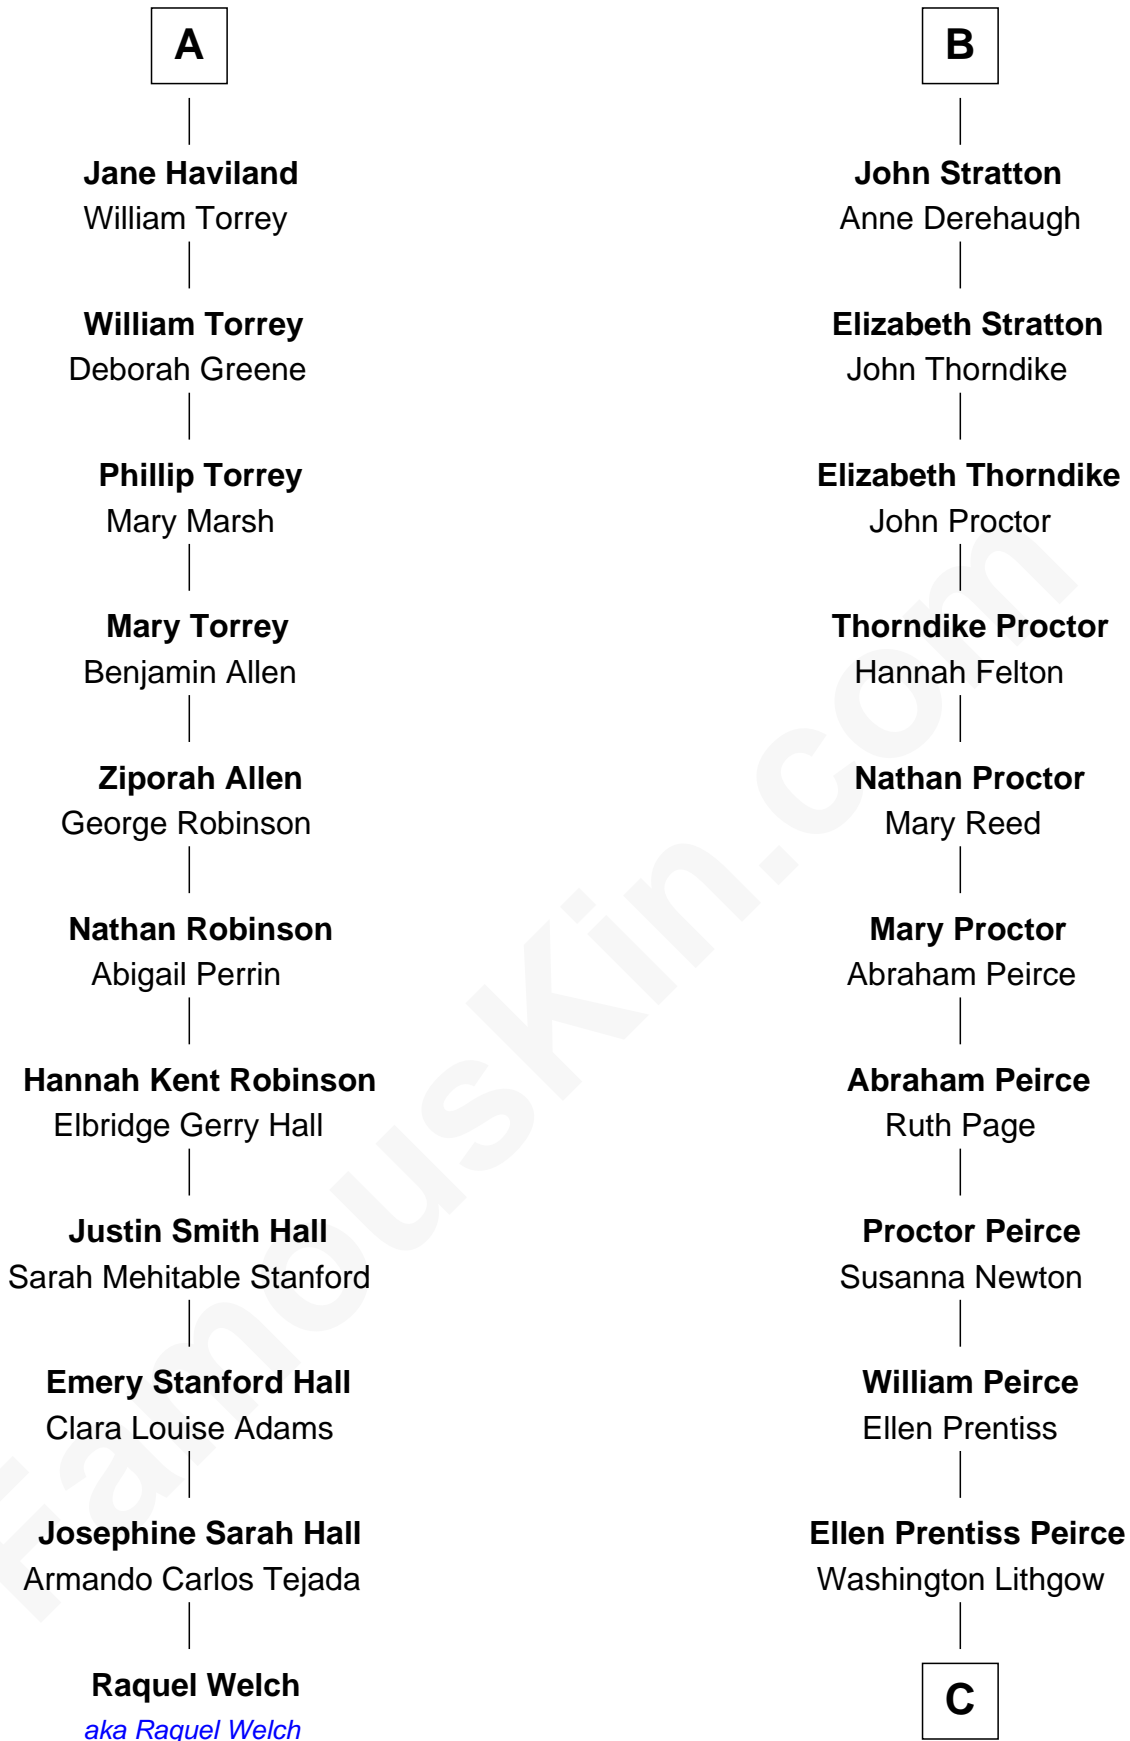

# FamousKin.com Relationship Chart of

**Raquel Welch**  
*Movie Actress*

17th cousin 2 times removed of

**John Lithgow**

*Stage, TV, and Movie Actor*

**C**

Arthur Washington Lithgow

Ina Berenice Robinson

Arthur Washington Lithgow

Sarah Jane Price

**John Lithgow**

*Stage, TV, and Movie Actor*

FamousKin.com