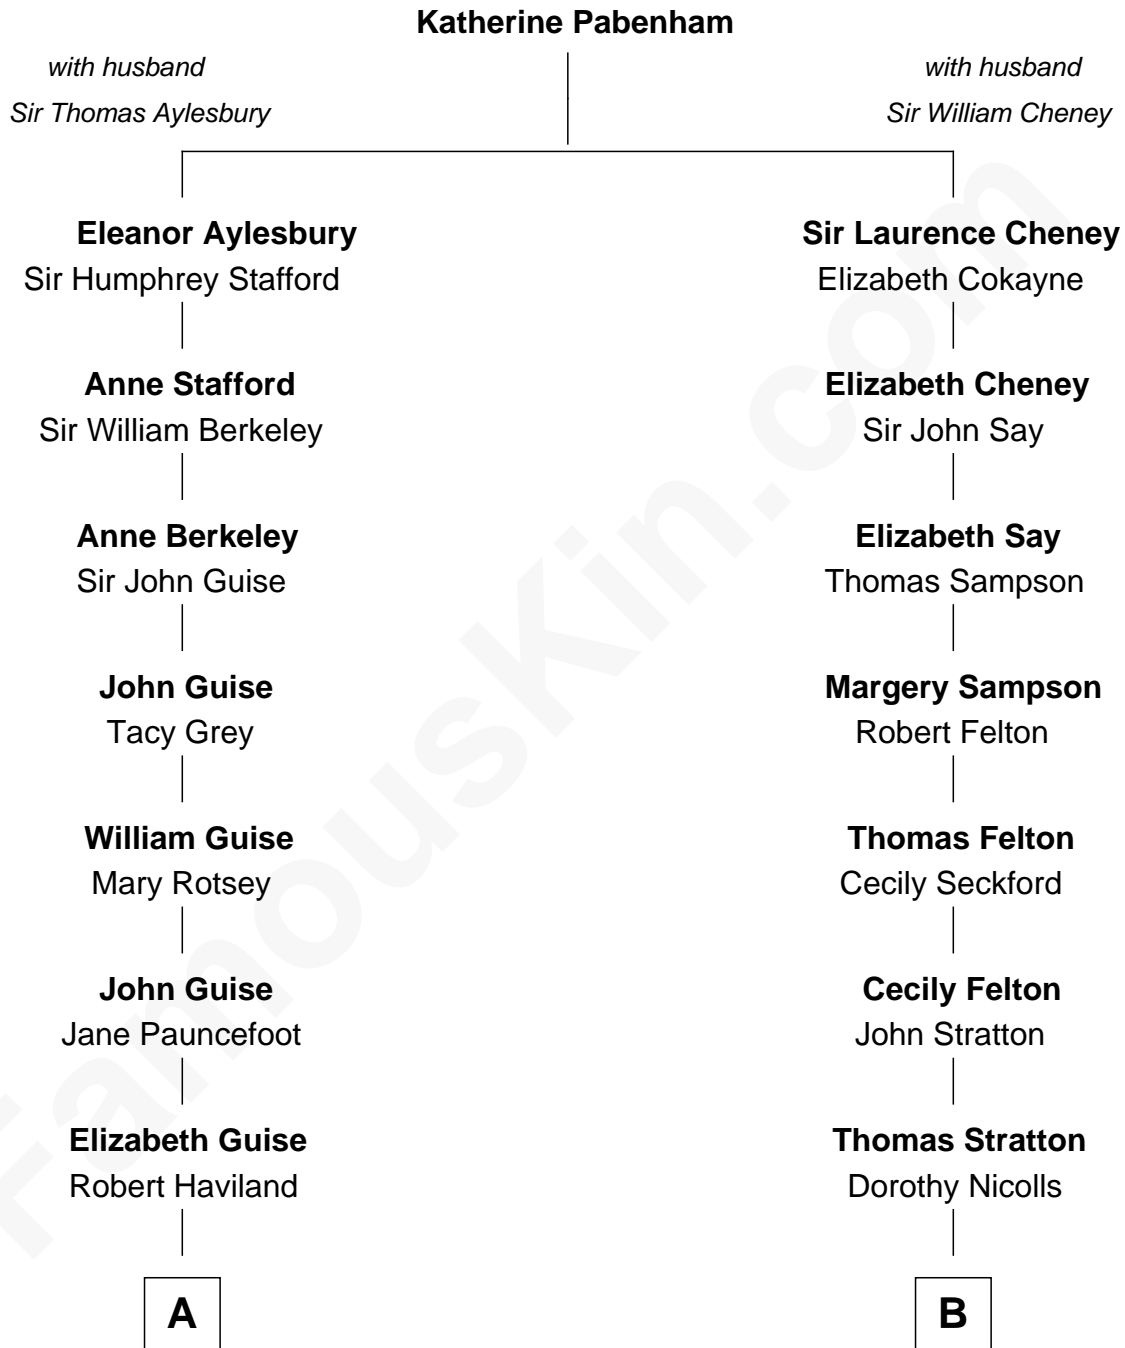

# FamousKin.com Relationship Chart of

**Raquel Welch**  
*Movie Actress*

17th cousin 2 times removed of

**John Lithgow**

*Stage, TV, and Movie Actor*

**C**

Arthur Washington Lithgow

Ina Berenice Robinson

Arthur Washington Lithgow

Sarah Jane Price

**John Lithgow**

*Stage, TV, and Movie Actor*

FamousKin.com