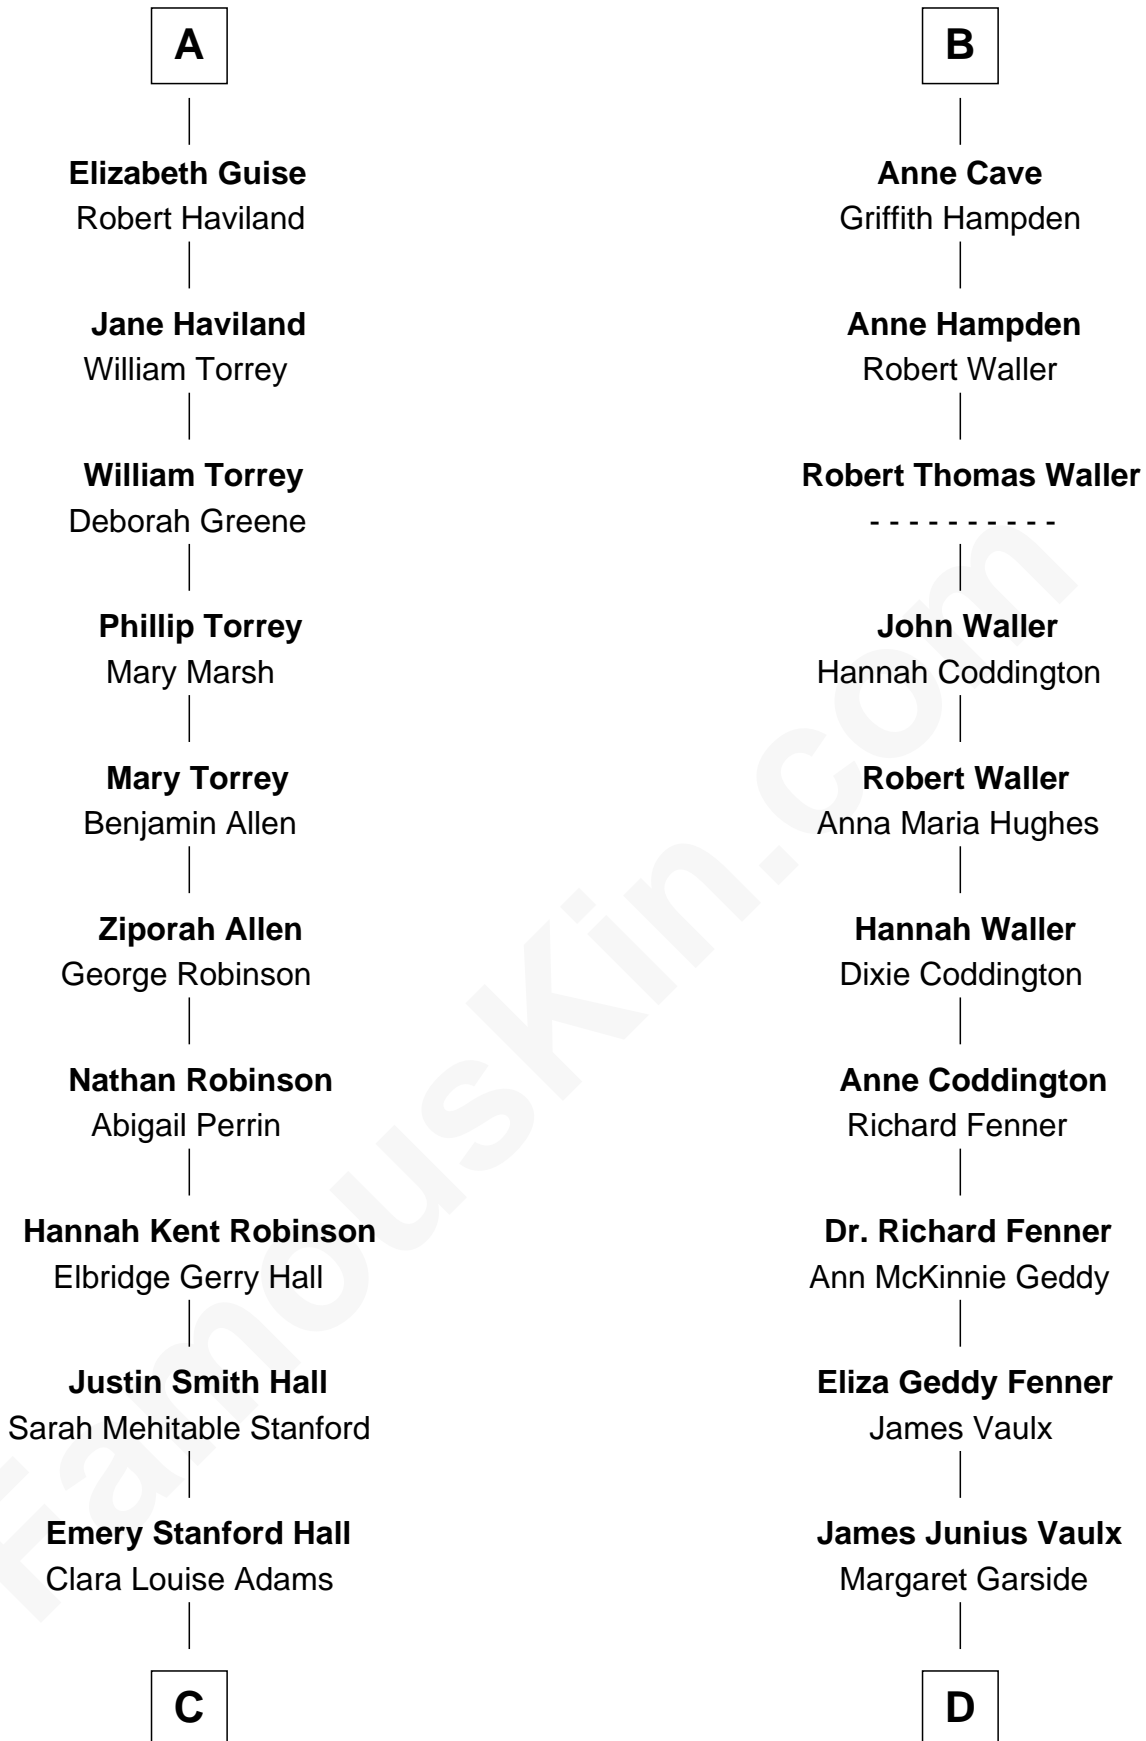

FamousKin.com Relationship Chart of

Raquel Welch

Movie Actress

18th cousin 1 time removed of

John McCain

U.S. Senator from Arizona

C

Josephine Sarah Hall
Armando Carlos Tejada

Raquel Welch
aka Raquel Welch

D

Katherine Davey Vault
Adm. John Sidney McCain

Adm. John Sidney McCain
Roberta Wright

John McCain
U.S. Senator from Arizona

FamousKin.com