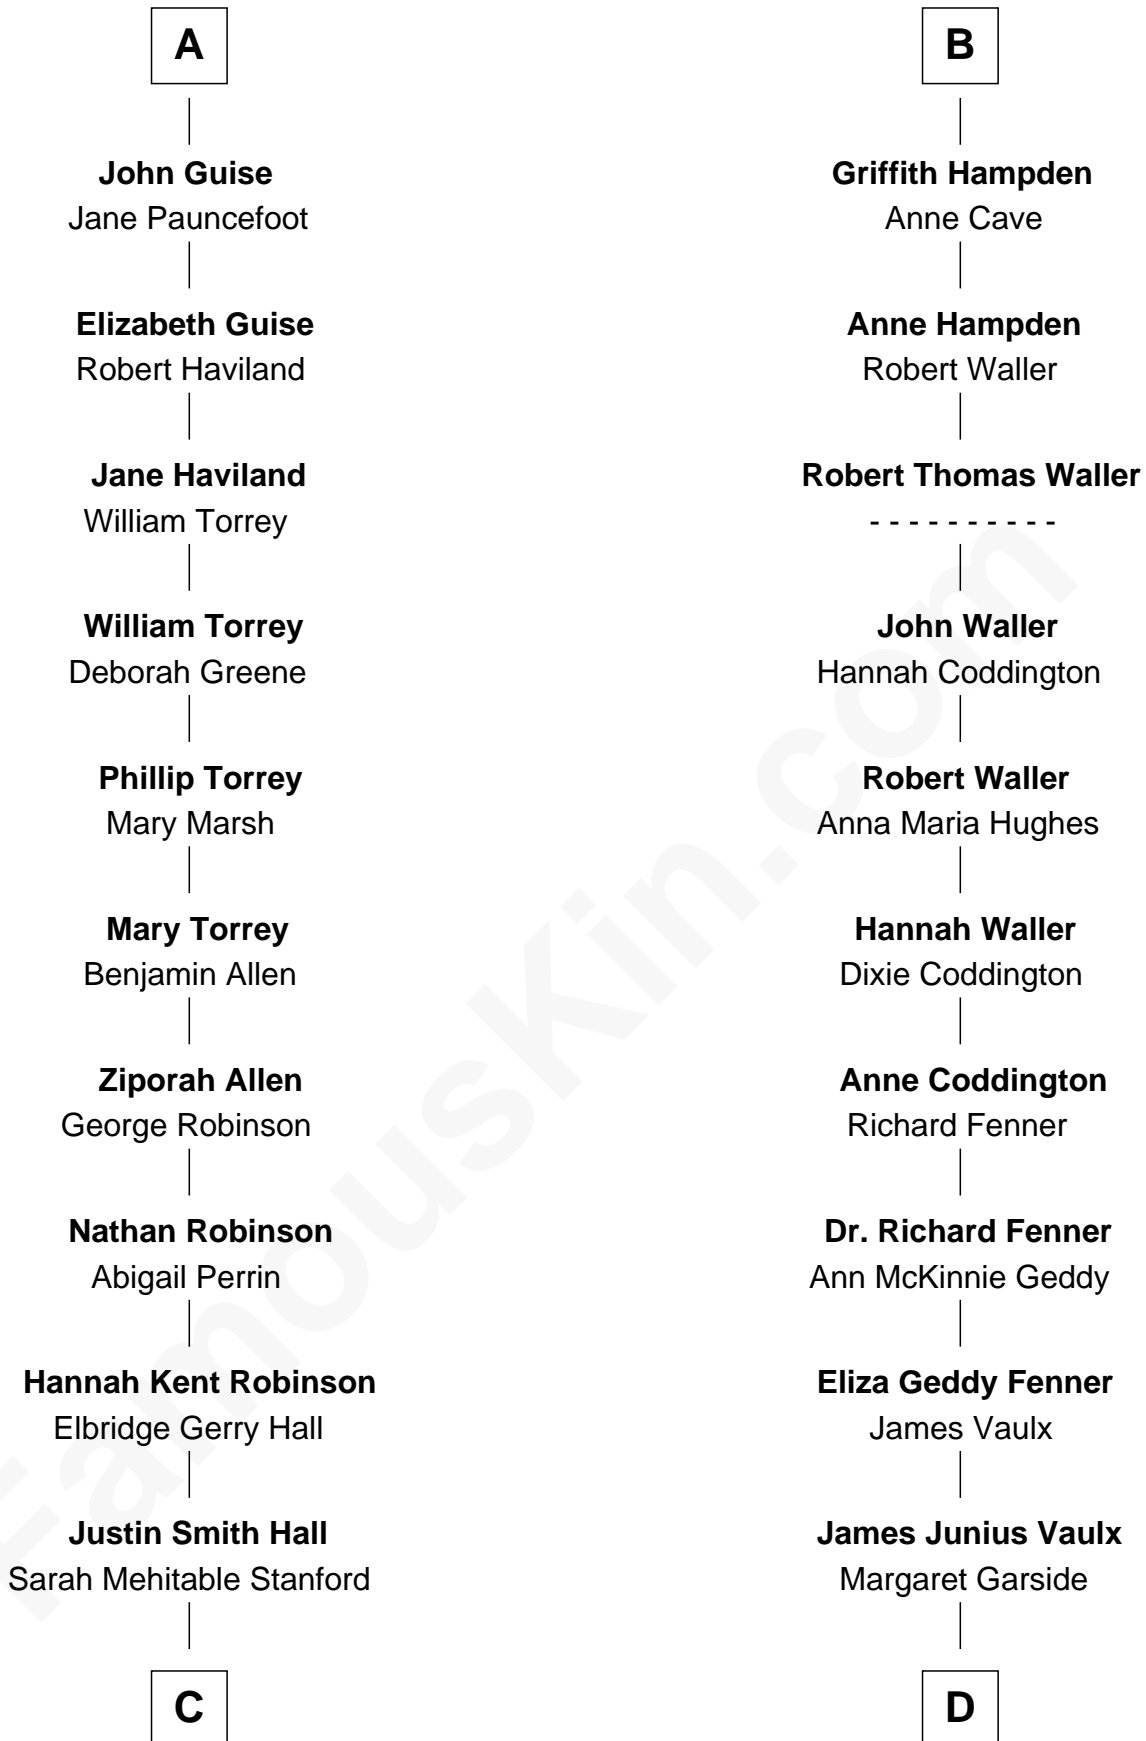

FamousKin.com Relationship Chart of

Raquel Welch

Movie Actress

19th cousin of

John McCain

U.S. Senator from Arizona

C

Emery Stanford Hall
Clara Louise Adams

Josephine Sarah Hall
Armando Carlos Tejada

Raquel Welch
aka Raquel Welch

D

Katherine Davey Vault
Adm. John Sidney McCain

Adm. John Sidney McCain
Roberta Wright

John McCain
U.S. Senator from Arizona

FamousKin.com