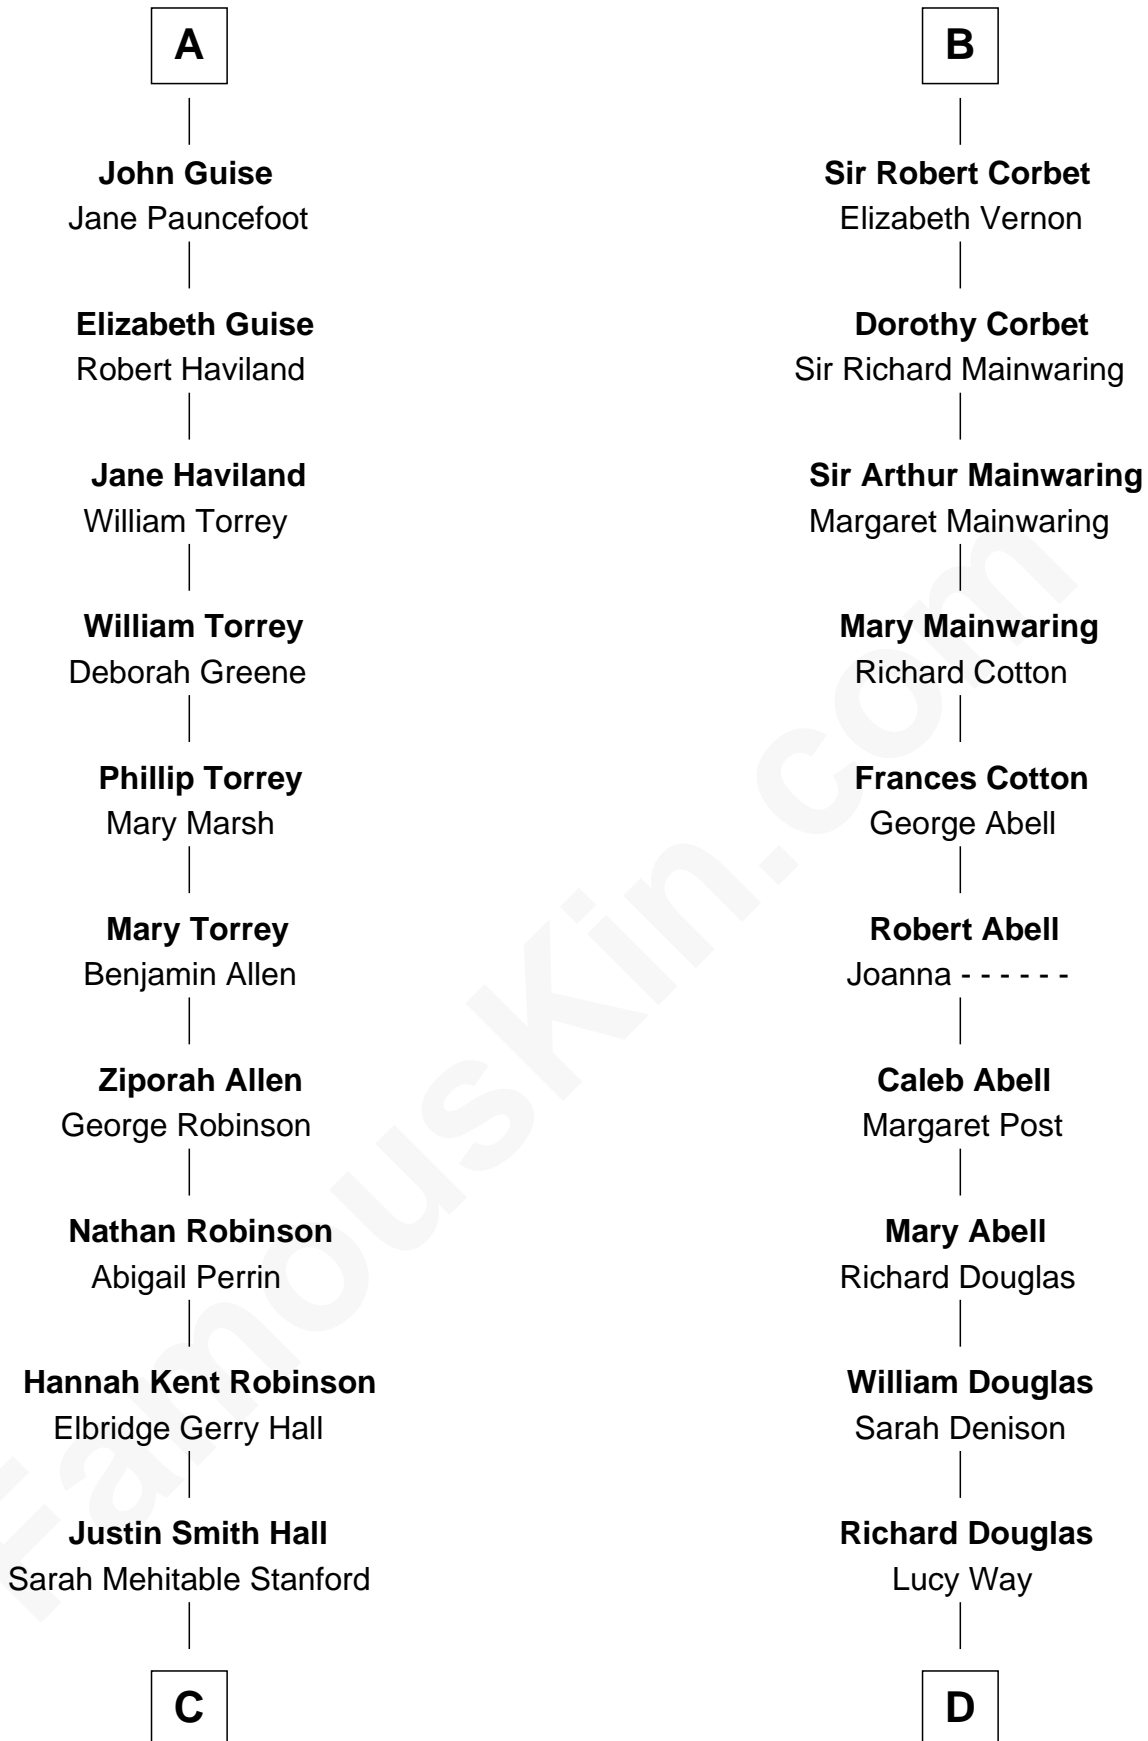

FamousKin.com Relationship Chart of

Raquel Welch

Movie Actress

19th cousin 1 time removed of

Melvyn Douglas

Movie Actor

C

Emery Stanford Hall
Clara Louise Adams

Josephine Sarah Hall
Armando Carlos Tejada

Raquel Welch
aka Raquel Welch

D

Erskine Douglas
Sophia Garrett

Emma Jane Douglas
Col. George Taliaferro Shackelford

Lena Priscilla Shackelford
Edouard Gregory Hesselberg