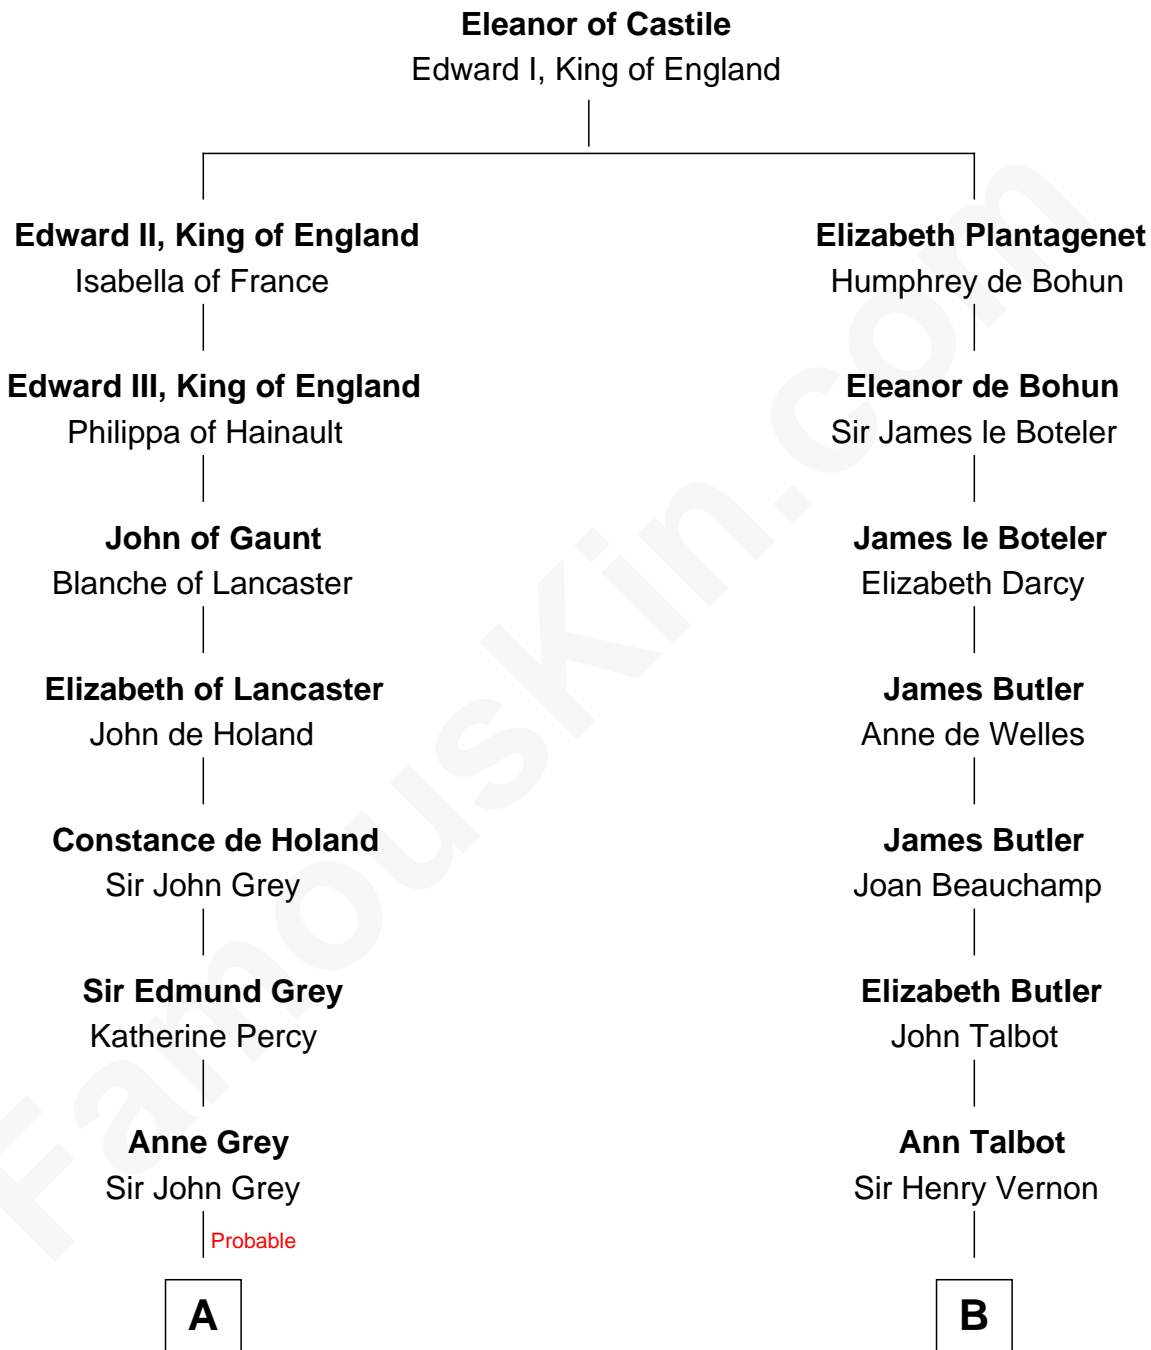

# FamousKin.com Relationship Chart of

**Raquel Welch**

*Movie Actress*

20th cousin 1 time removed of

**Melvyn Douglas**

*Movie Actor*

**C**

**Hannah Kent Robinson**  
Elbridge Gerry Hall

**Justin Smith Hall**  
Sarah Mehitable Stanford

**Emery Stanford Hall**  
Clara Louise Adams

**Josephine Sarah Hall**  
Armando Carlos Tejada

**Raquel Welch**  
*aka Raquel Welch*

**D**

**Erskine Douglas**  
Sophia Garrett

**Emma Jane Douglas**  
Col. George Taliaferro Shackelford

**Lena Priscilla Shackelford**  
Edouard Gregory Hesselberg

**Melvyn Douglas**  
*Movie Actor*