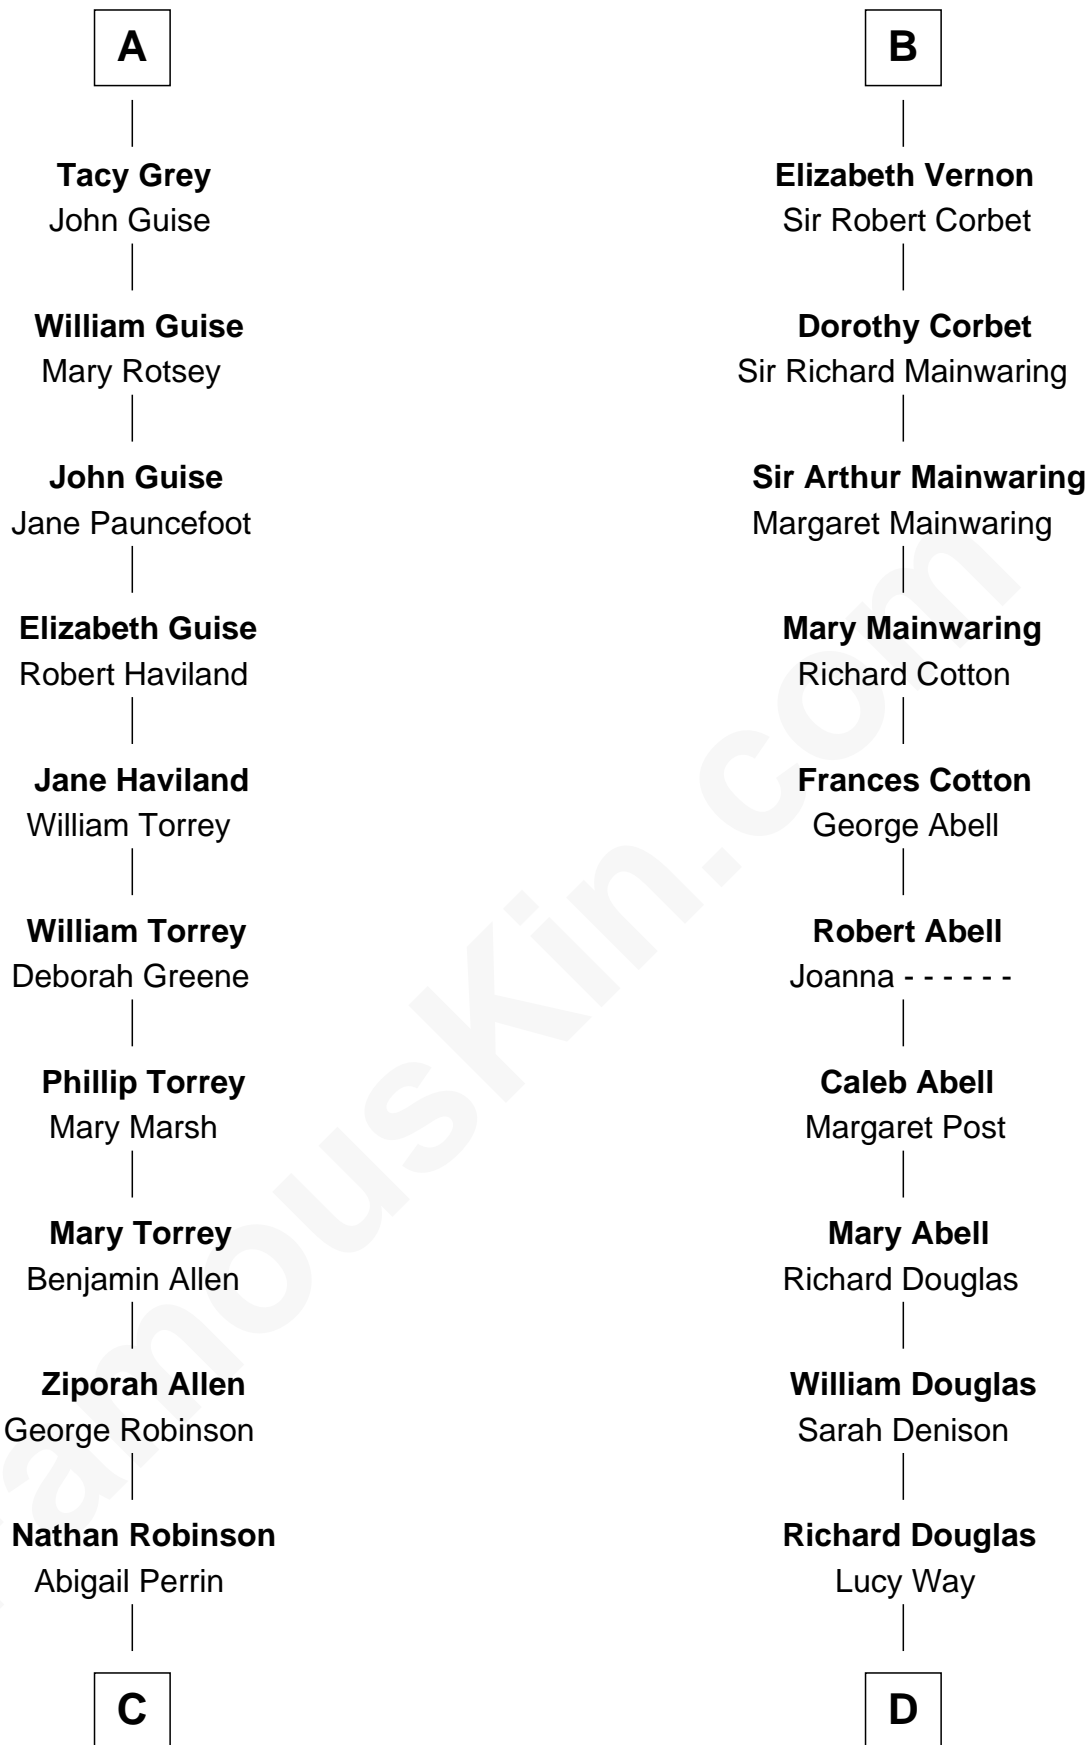

# FamousKin.com Relationship Chart of

**Raquel Welch**

*Movie Actress*

20th cousin 1 time removed of

**Melvyn Douglas**

*Movie Actor*

**C**

**Hannah Kent Robinson**  
Elbridge Gerry Hall

**Justin Smith Hall**  
Sarah Mehitable Stanford

**Emery Stanford Hall**  
Clara Louise Adams

**Josephine Sarah Hall**  
Armando Carlos Tejada

**Raquel Welch**  
*aka Raquel Welch*

**D**

**Erskine Douglas**  
Sophia Garrett

**Emma Jane Douglas**  
Col. George Taliaferro Shackelford

**Lena Priscilla Shackelford**  
Edouard Gregory Hesselberg

**Melvyn Douglas**  
*Movie Actor*