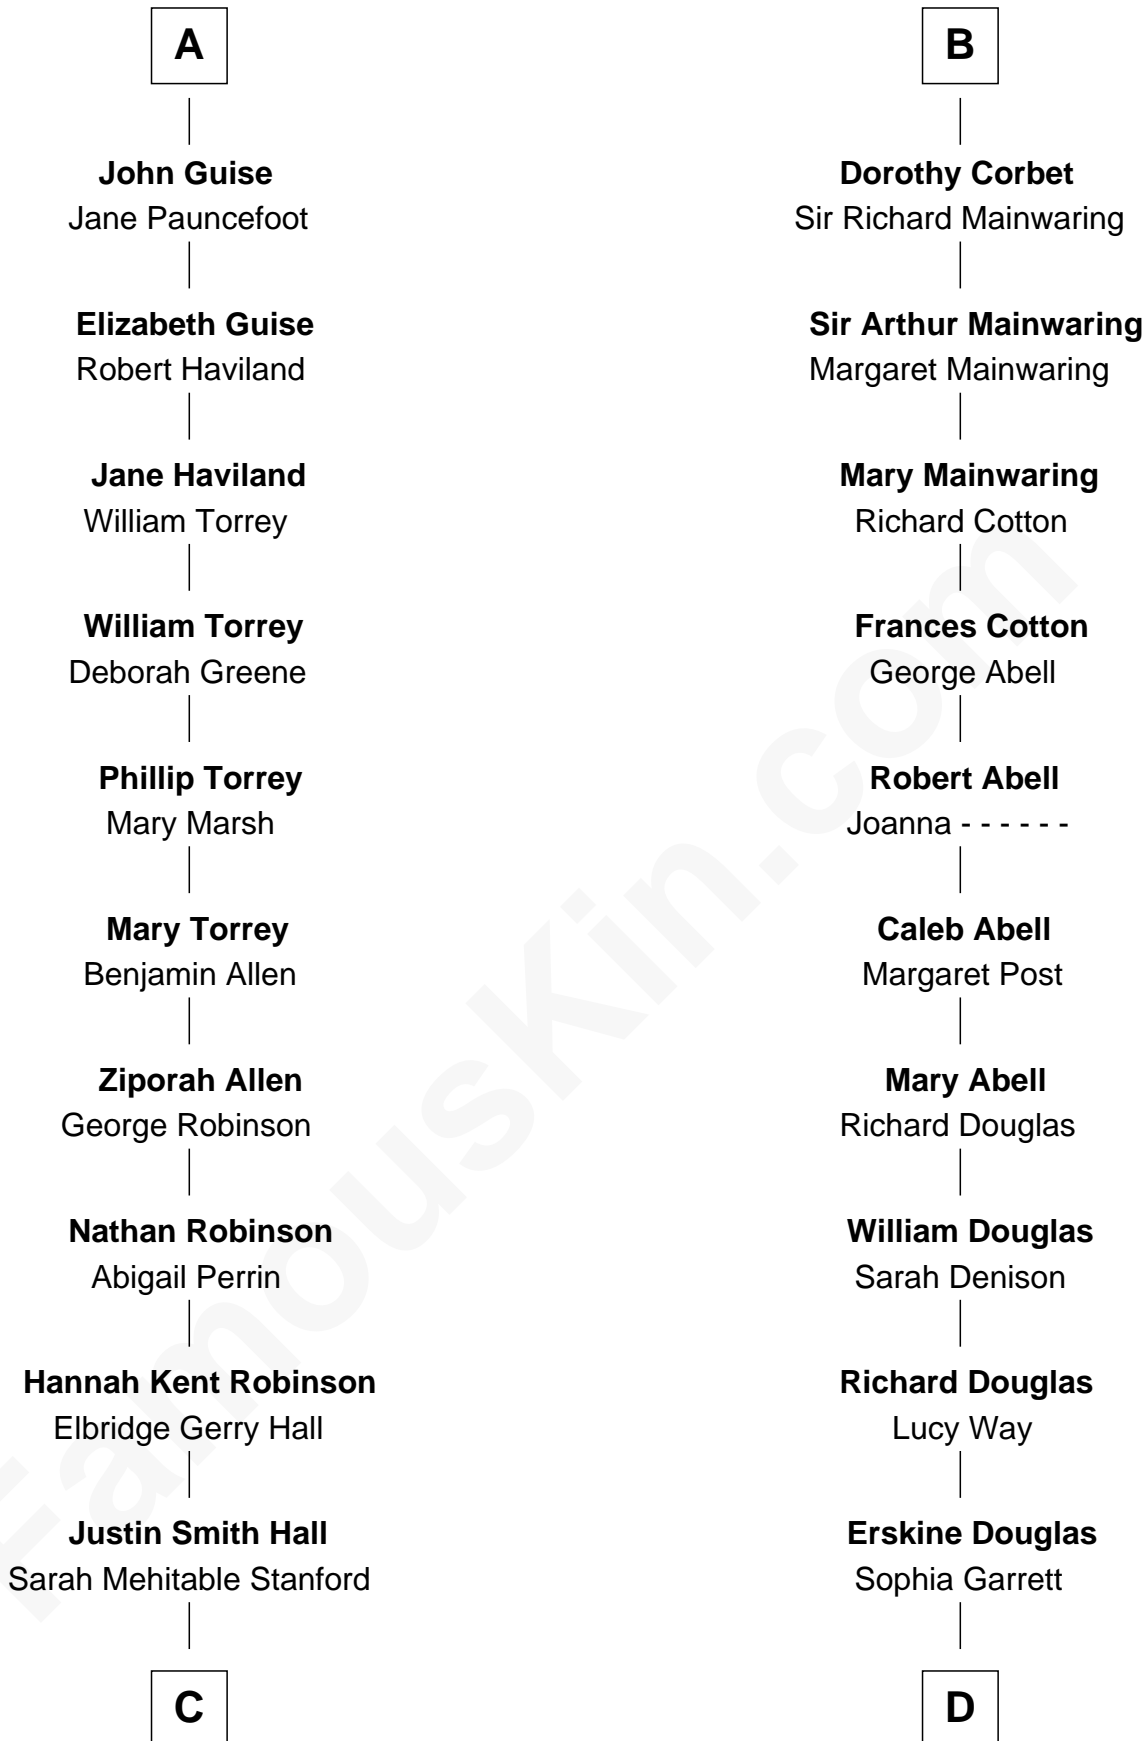

FamousKin.com Relationship Chart of

Raquel Welch

Movie Actress

19th cousin of

Melvyn Douglas

Movie Actor

C

Emery Stanford Hall
Clara Louise Adams

Josephine Sarah Hall
Armando Carlos Tejada

Raquel Welch
aka Raquel Welch

D

Emma Jane Douglas
Col. George Taliaferro Shackelford

Lena Priscilla Shackelford
Edouard Gregory Hesselberg

Melvyn Douglas
Movie Actor