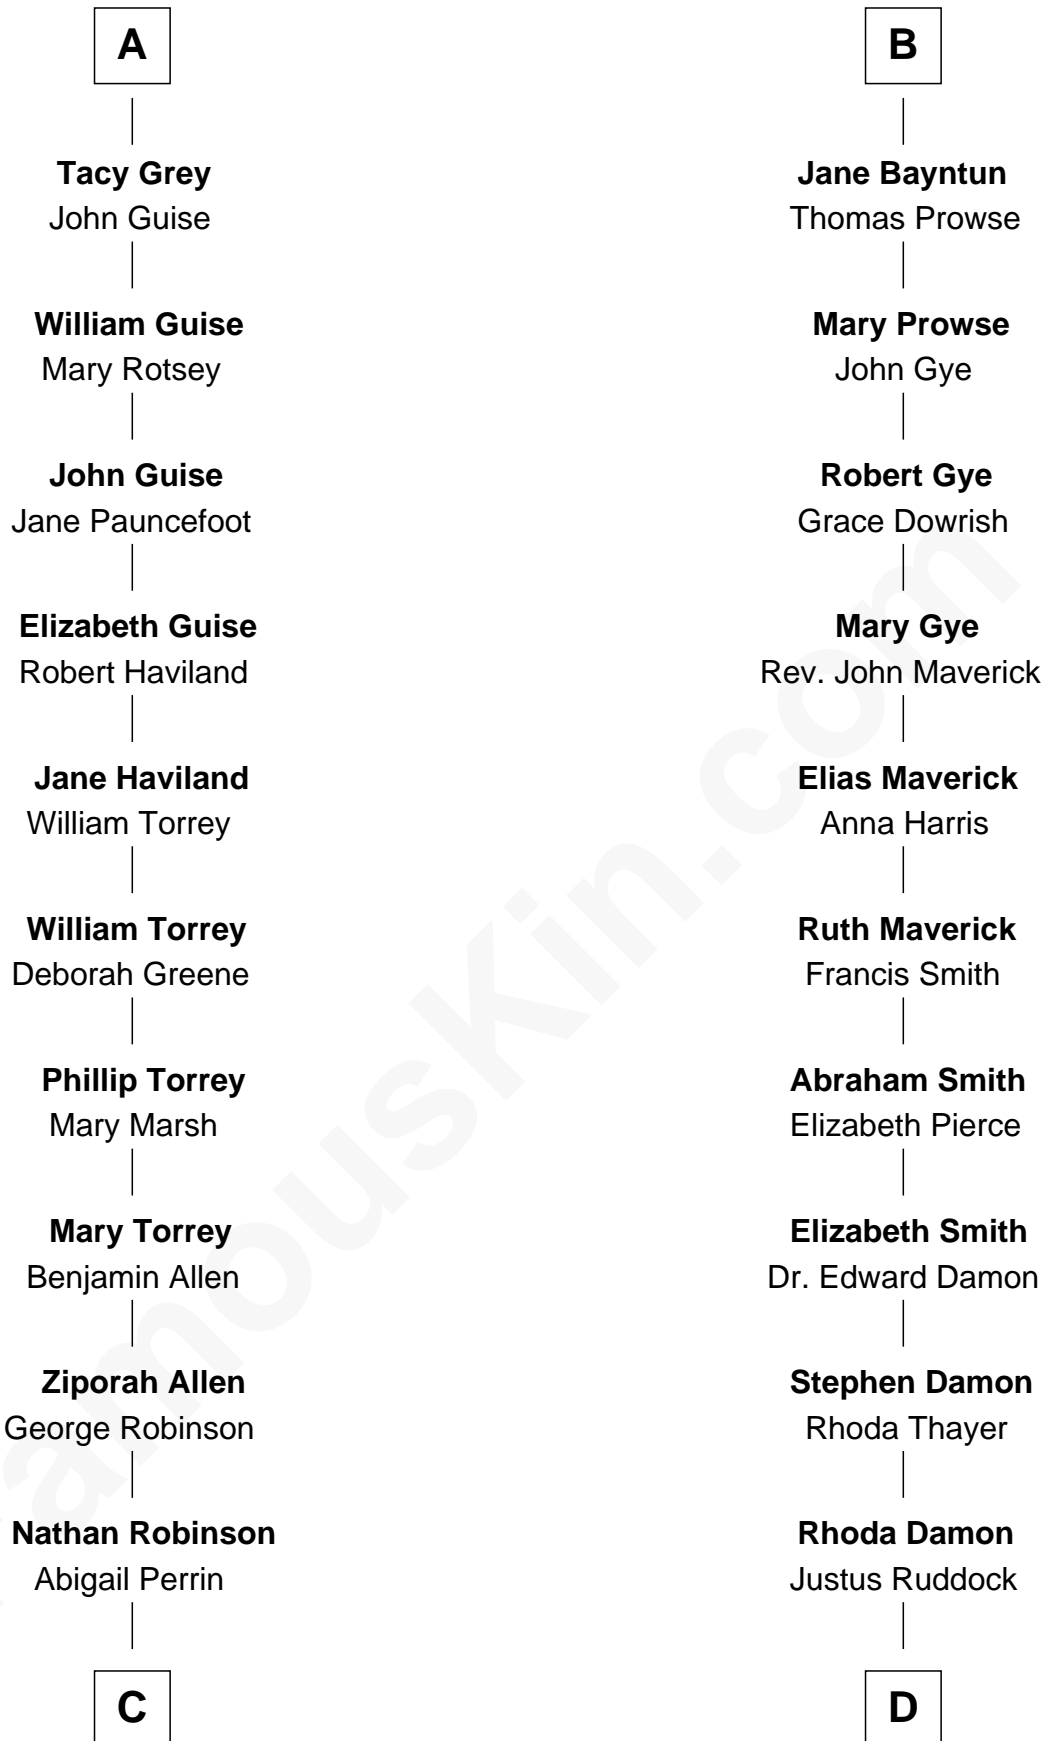

FamousKin.com Relationship Chart of

Raquel Welch

Movie Actress

21st cousin of

Sarah Palin

9th Governor of Alaska

C

Hannah Kent Robinson

Elbridge Gerry Hall

Justin Smith Hall

Sarah Mehitable Stanford

Emery Stanford Hall

Clara Louise Adams

Josephine Sarah Hall

Armando Carlos Tejada

Raquel Welch

aka Raquel Welch

D

Thomas S. Ruddock

Maria Nancy Newell

May Belle Ruddock

Henry Charles Brandt

Nellie Marie Brandt

Charles Francis Heath