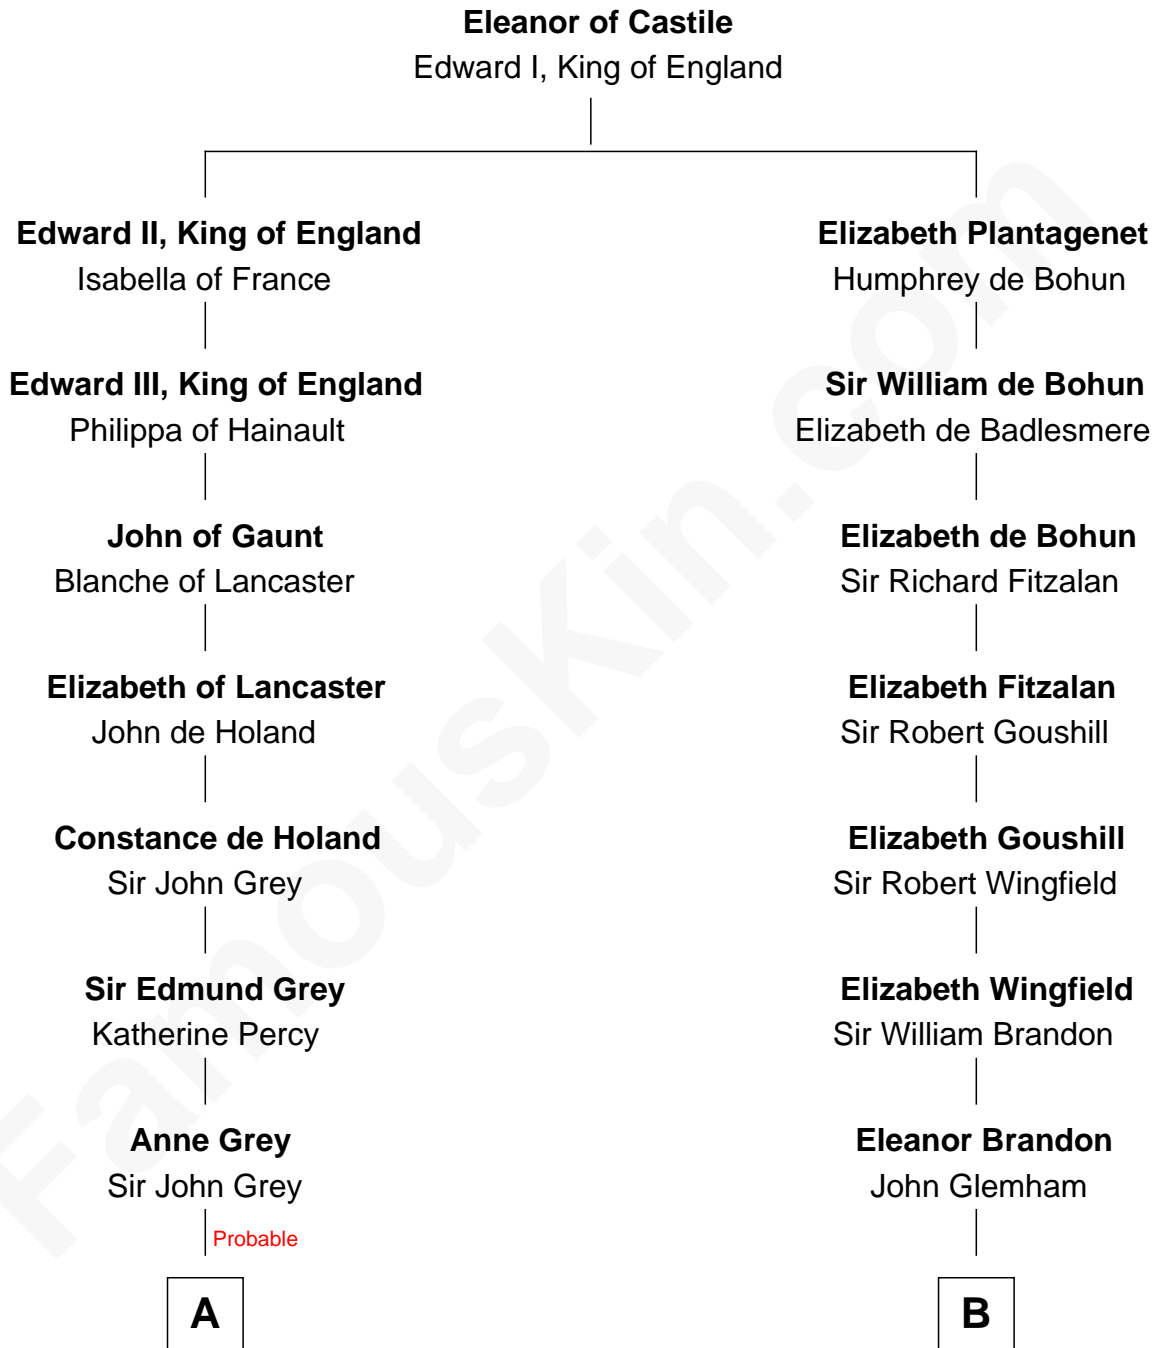

FamousKin.com Relationship Chart of

Raquel Welch

Movie Actress

17th cousin 4 times removed of

Shubael D. Childs

Founder of S.D. Childs & Company

C

Hannah Kent Robinson

Elbridge Gerry Hall

Justin Smith Hall

Sarah Mehitable Stanford

Emery Stanford Hall

Clara Louise Adams

Josephine Sarah Hall

Armando Carlos Tejada

Raquel Welch