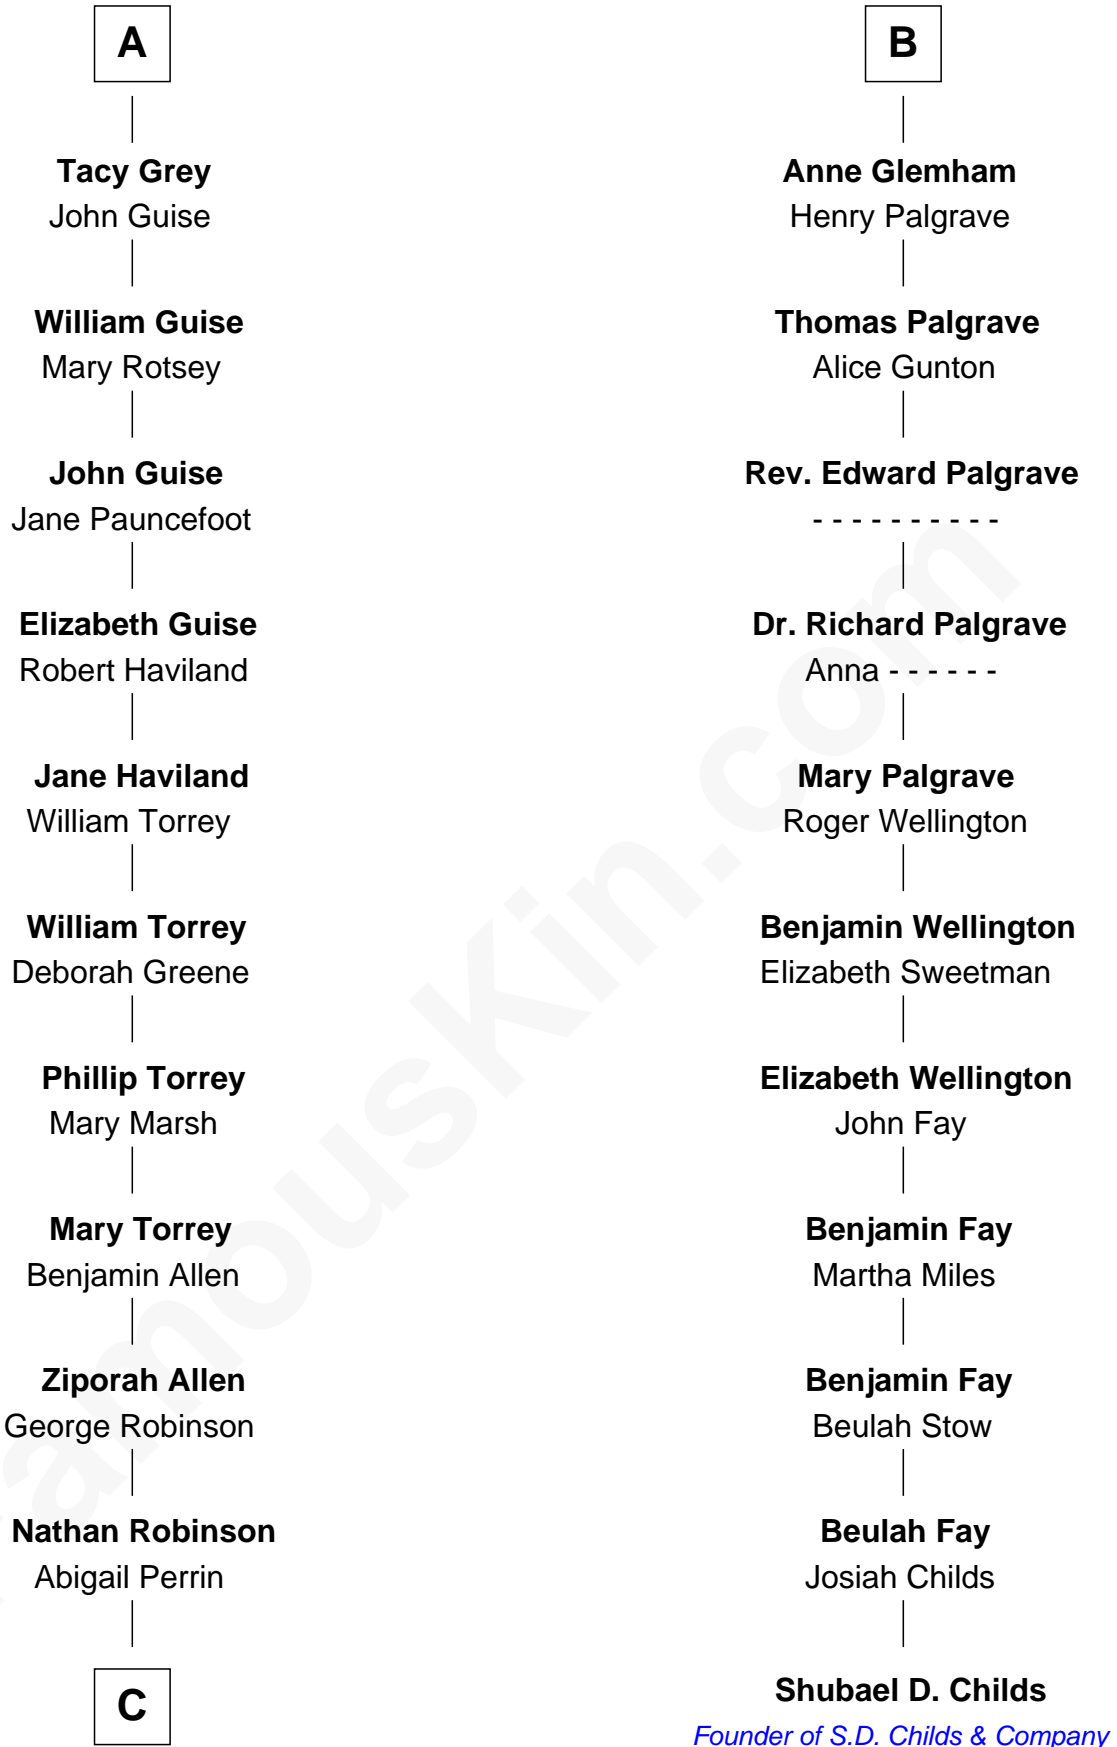

FamousKin.com Relationship Chart of

Raquel Welch

Movie Actress

17th cousin 4 times removed of

Shubael D. Childs

Founder of S.D. Childs & Company

C

Hannah Kent Robinson

Elbridge Gerry Hall

Justin Smith Hall

Sarah Mehitable Stanford

Emery Stanford Hall

Clara Louise Adams

Josephine Sarah Hall

Armando Carlos Tejada

Raquel Welch

aka Raquel Welch

FamousKin.com