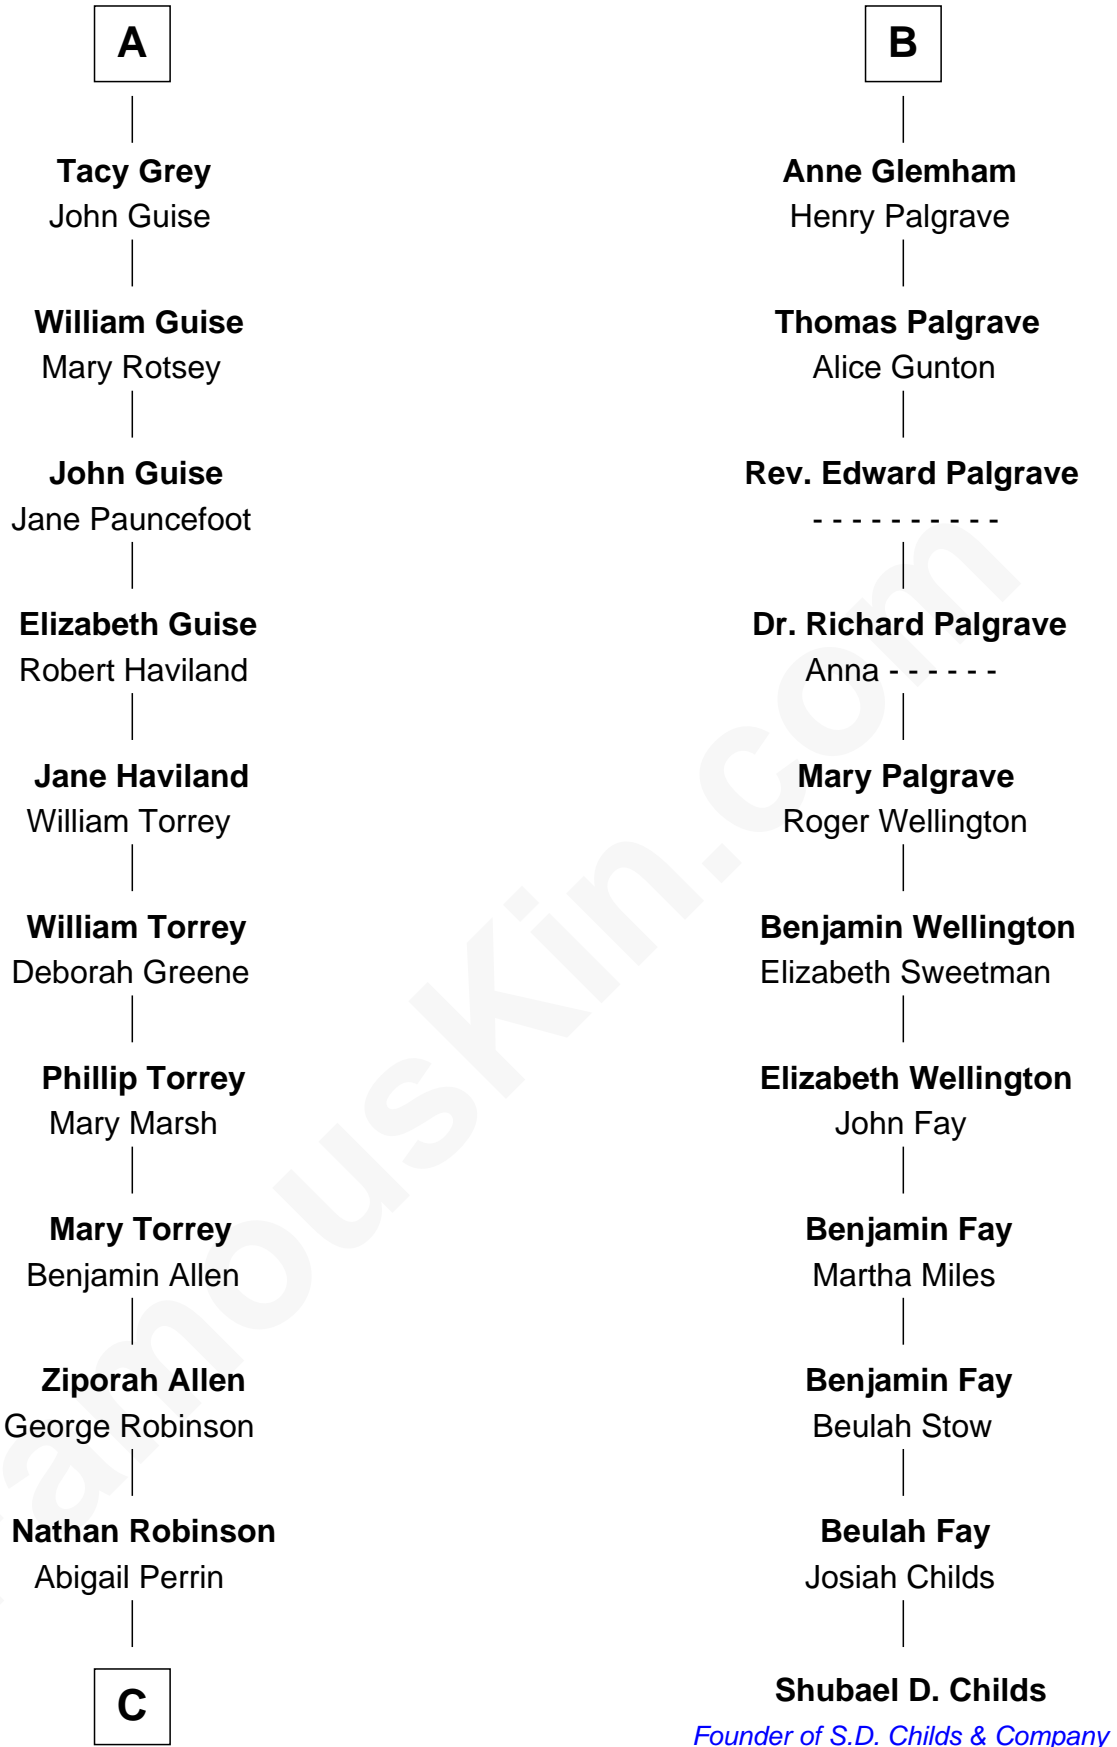

# FamousKin.com Relationship Chart of

**Raquel Welch**

*Movie Actress*

17th cousin 4 times removed of

**Shubael D. Childs**

*Founder of S.D. Childs & Company*

**Gunselm de Badlesmere**

**Bartholomew de Badlesmere**

Constance de Holand

**Sir Edmund Grey**

Katherine Percy

**Anne Grey**

Sir John Grey

Probable

**A**

**Bartholomew de Badlesmere**

Margaret de Clare

**Elizabeth de Badlesmere**

Sir William de Bohun

**Elizabeth de Bohun**

Sir Richard Fitzalan

**Elizabeth Fitzalan**

Sir Robert Goushill

**Elizabeth Goushill**

Sir Robert Wingfield

**Elizabeth Wingfield**

Sir William Brandon

**Eleanor Brandon**

John Glemham

**B**

**C**

**Hannah Kent Robinson**