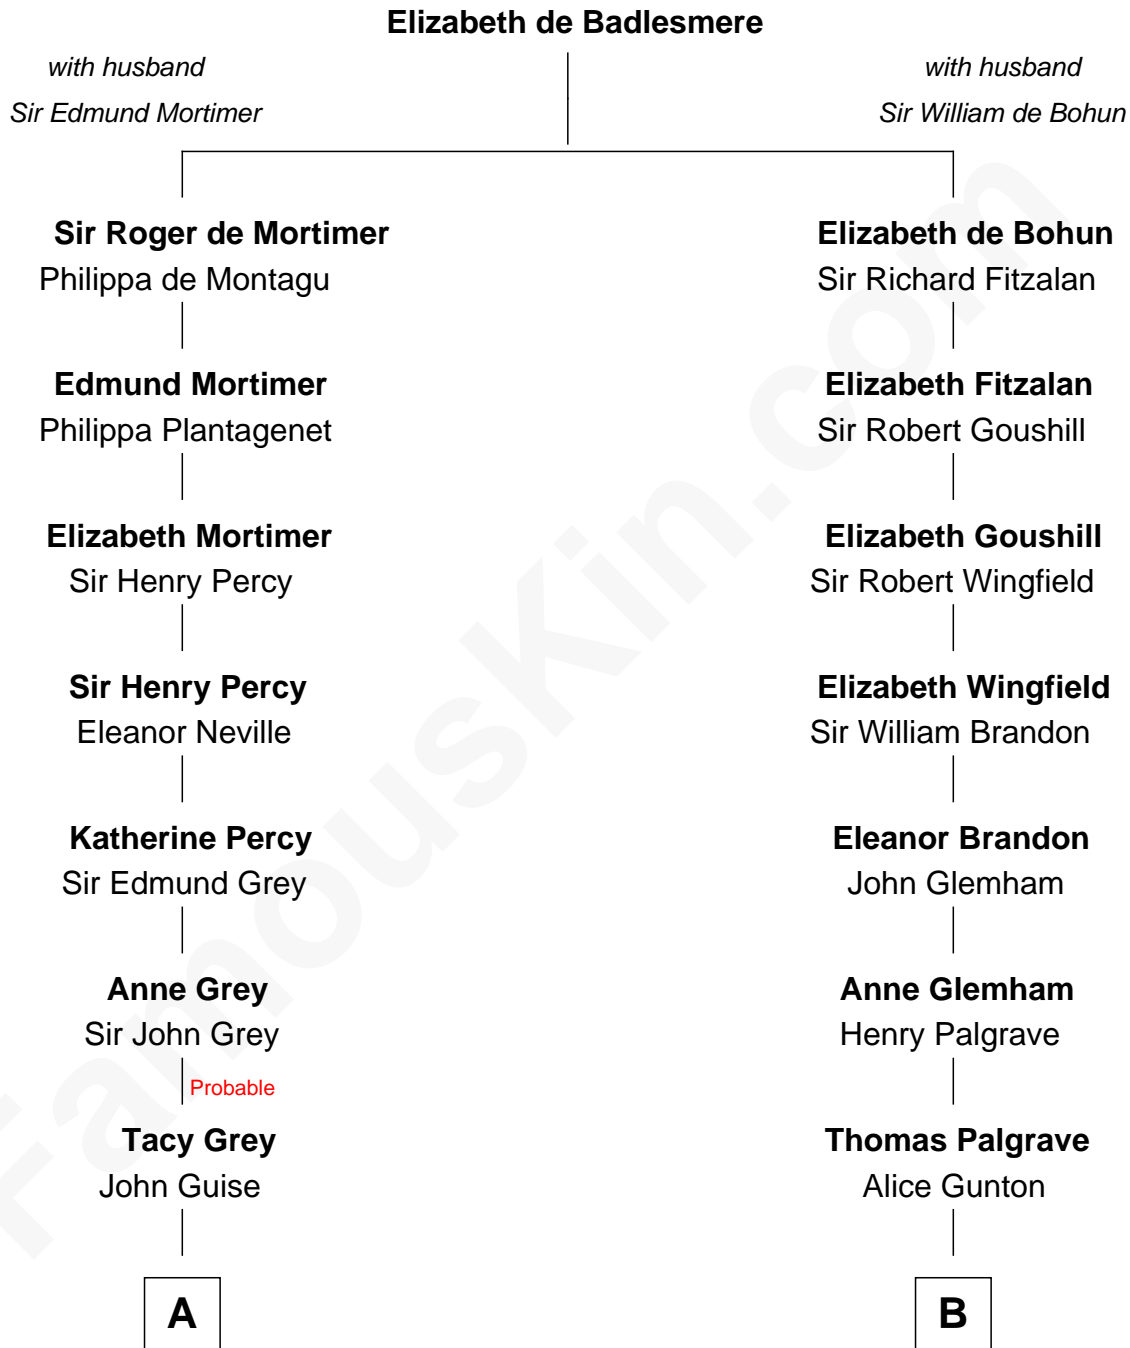

FamousKin.com

Relationship Chart of

Raquel Welch

Movie Actress

15th cousin 5 times removed of

Shubael D. Childs
 Founder of S.D. Childs & Company

C

Justin Smith Hall
Sarah Mehitable Stanford

Emery Stanford Hall
Clara Louise Adams

Josephine Sarah Hall
Armando Carlos Tejada

Raquel Welch
aka Raquel Welch

FamousKin.com