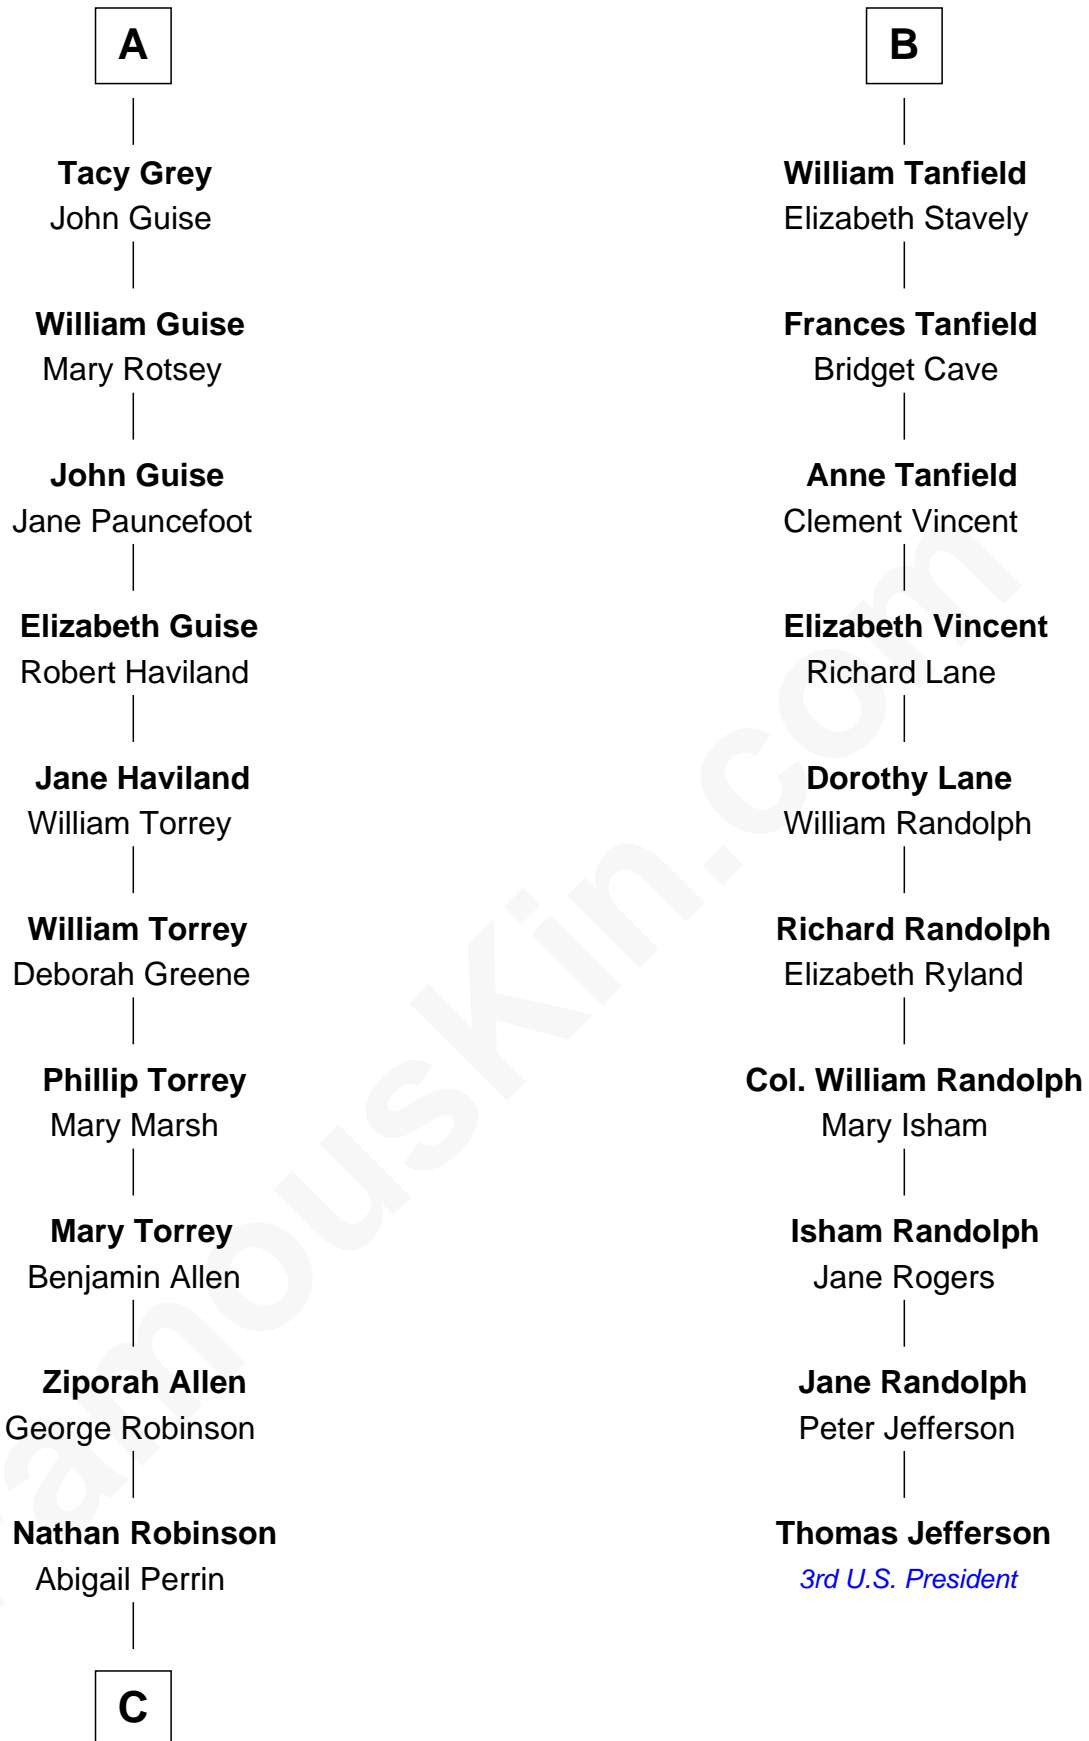

FamousKin.com Relationship Chart of

Raquel Welch
Movie Actress

16th cousin 5 times removed of

Thomas Jefferson

3rd U.S. President and Signer of the Declaration of Independence

C

Hannah Kent Robinson

Elbridge Gerry Hall

Justin Smith Hall

Sarah Mehitable Stanford

Emery Stanford Hall

Clara Louise Adams

Josephine Sarah Hall

Armando Carlos Tejada

Raquel Welch

aka Raquel Welch