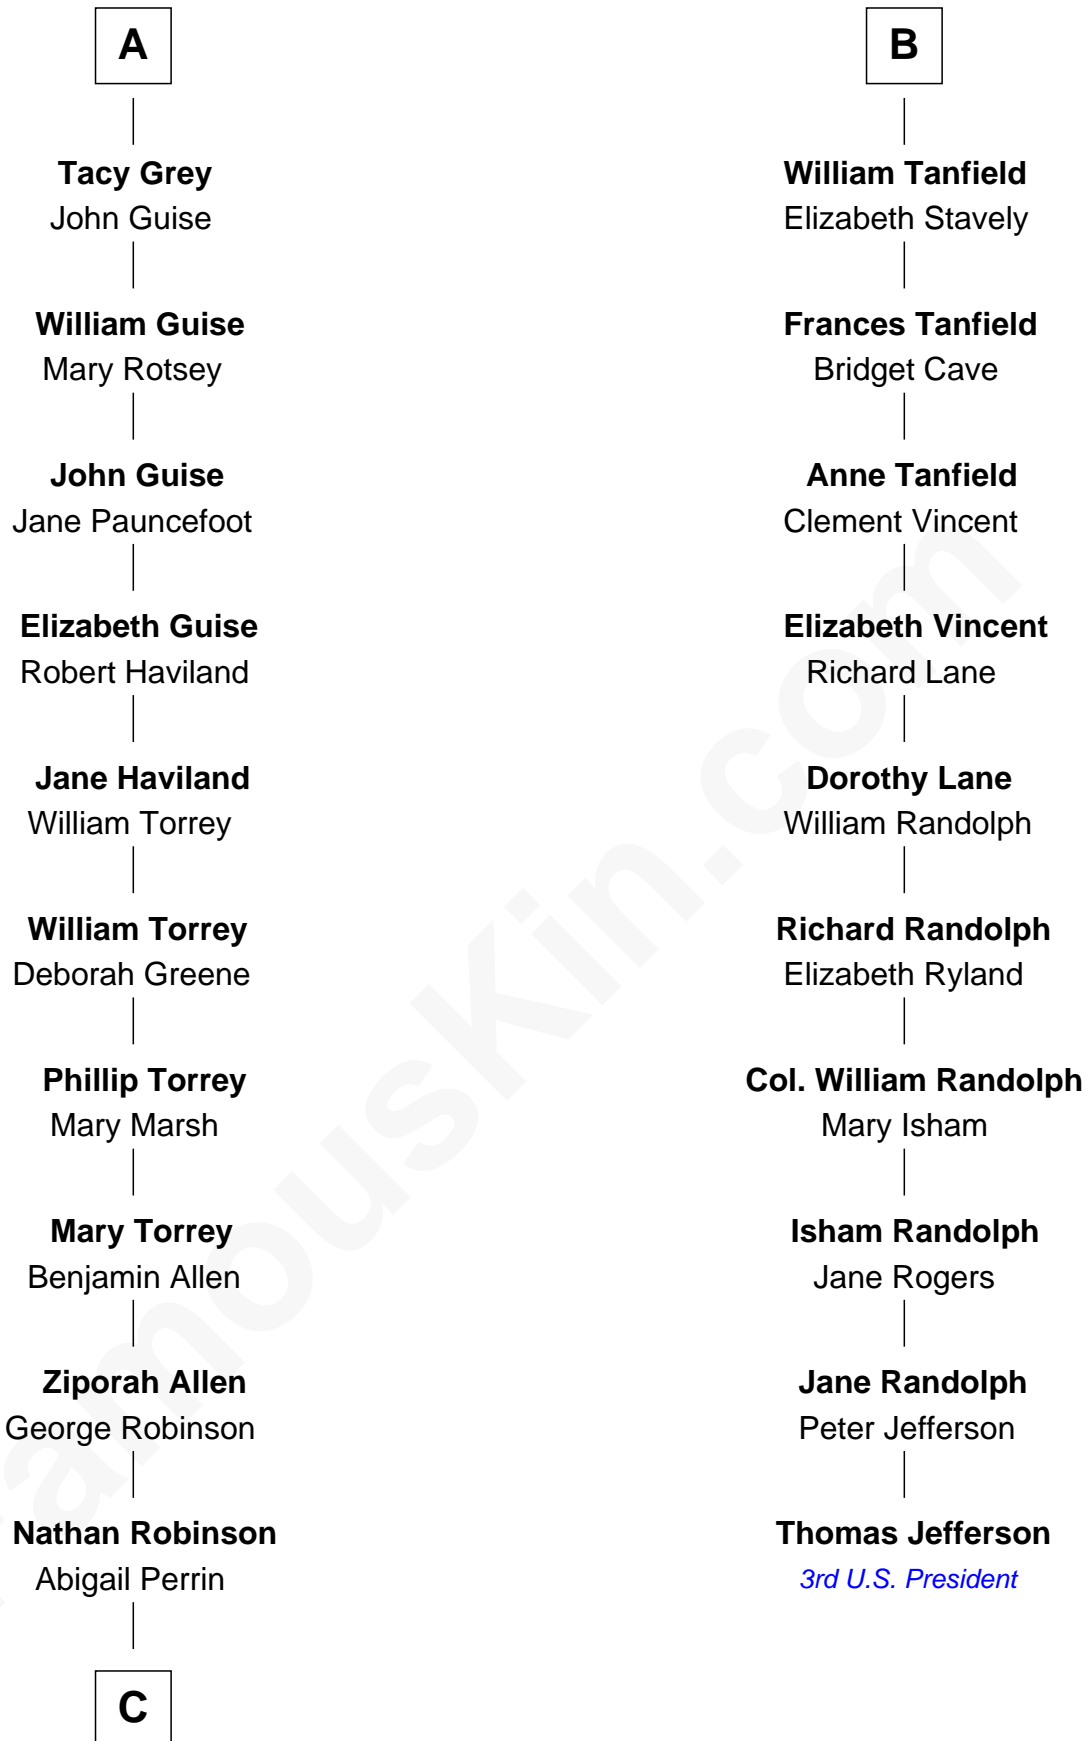

FamousKin.com Relationship Chart of

Raquel Welch

Movie Actress

16th cousin 5 times removed of

Thomas Jefferson

3rd U.S. President and Signer of the Declaration of Independence

Gunselm de Badlesmere

Bartholomew de Badlesmere

Margaret de Clare

Elizabeth de Badlesmere

Sir William de Bohun

Elizabeth de Bohun

Sir Richard Fitzalan

Elizabeth Fitzalan

Sir Thomas Mowbray

Margaret Mowbray

Sir Robert Howard

Katherine Howard

Sir Edward Neville

Catherine Neville

Robert Tanfield

B

C

Hannah Kent Robinson