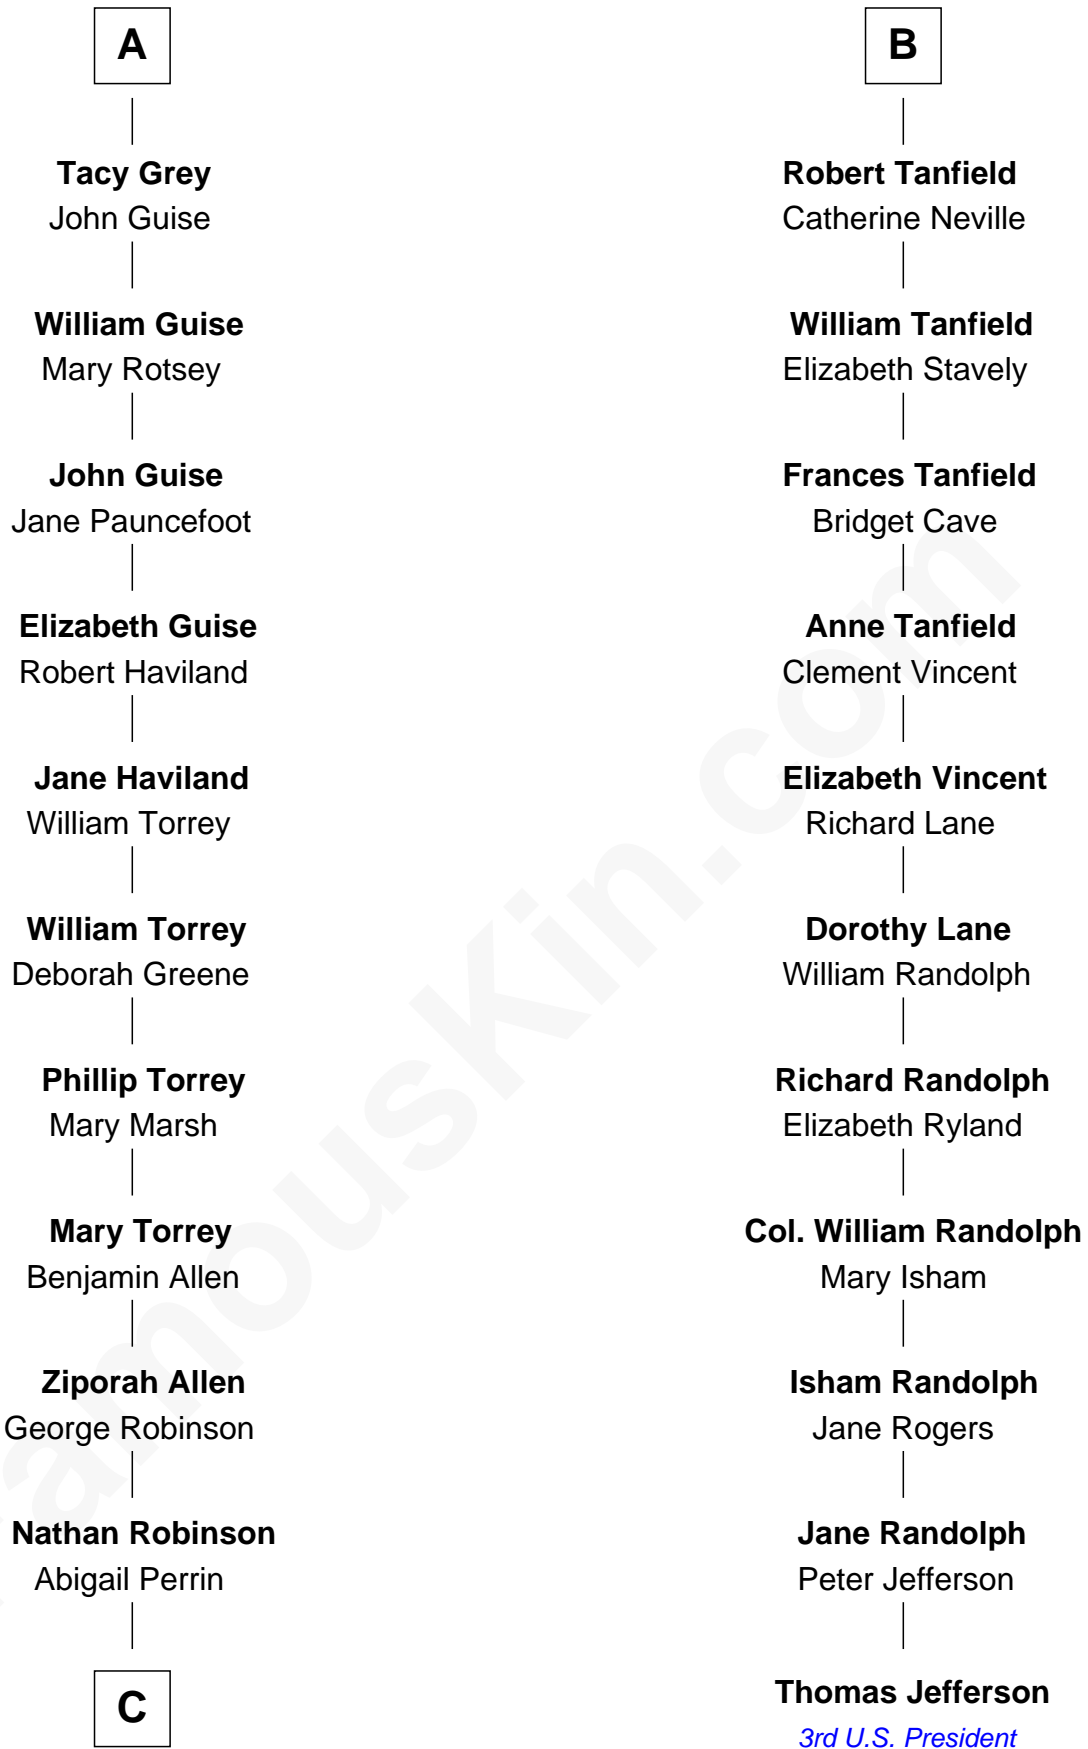

# FamousKin.com Relationship Chart of

**Raquel Welch**  
Movie Actress

17th cousin 4 times removed of

**Thomas Jefferson**

3rd U.S. President and Signer of the Declaration of Independence

**Roger de Mortimer**  
Joan de Geneville

**Sir Edmund Mortimer**  
Elizabeth de Badlesmere

**Sir Roger de Mortimer**  
Philippa de Montagu

**Edmund Mortimer**  
Philippa Plantagenet

**Elizabeth Mortimer**  
Sir Henry Percy

**Sir Henry Percy**  
Eleanor Neville

**Katherine Percy**  
Sir Edmund Grey

**Anne Grey**  
Sir John Grey

Probable

**A**

**Joan Moritmer**  
James Audley

**Joan Audley**  
Sir John Touchet

**John Touchet**  
-----

**John Touchet**  
Isabel -----

**James Touchet**  
Eleanor de Holland

**Elizabeth Touchet**  
Edward Brooke

**Elizabeth Brooke**  
Sir Robert Tanfield

**B**

**C**

**Hannah Kent Robinson**

Elbridge Gerry Hall

**Justin Smith Hall**