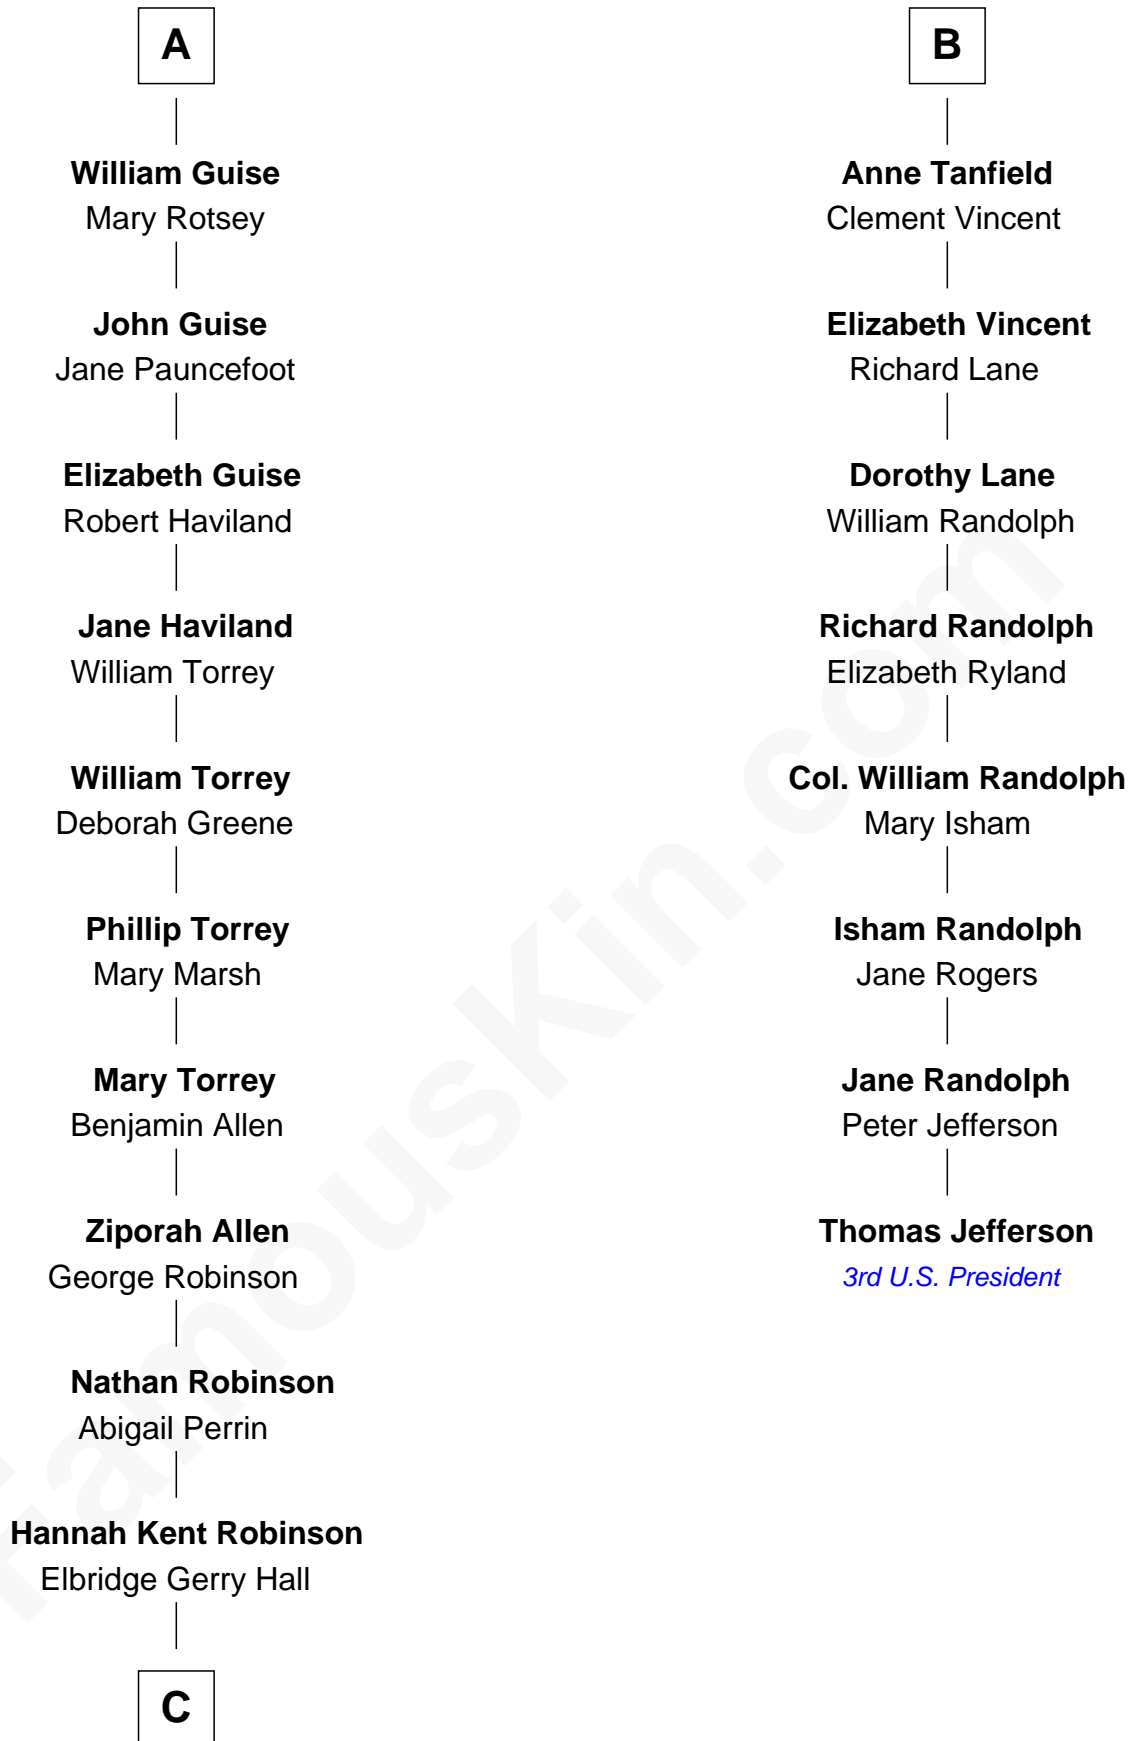

FamousKin.com
Relationship Chart of
Raquel Welch
Movie Actress

14th cousin 6 times removed of

Thomas Jefferson

3rd U.S. President and Signer of the Declaration of Independence

C

Justin Smith Hall
Sarah Mehitable Stanford

Emery Stanford Hall
Clara Louise Adams

Josephine Sarah Hall
Armando Carlos Tejada

Raquel Welch
aka Raquel Welch

FamousKin.com