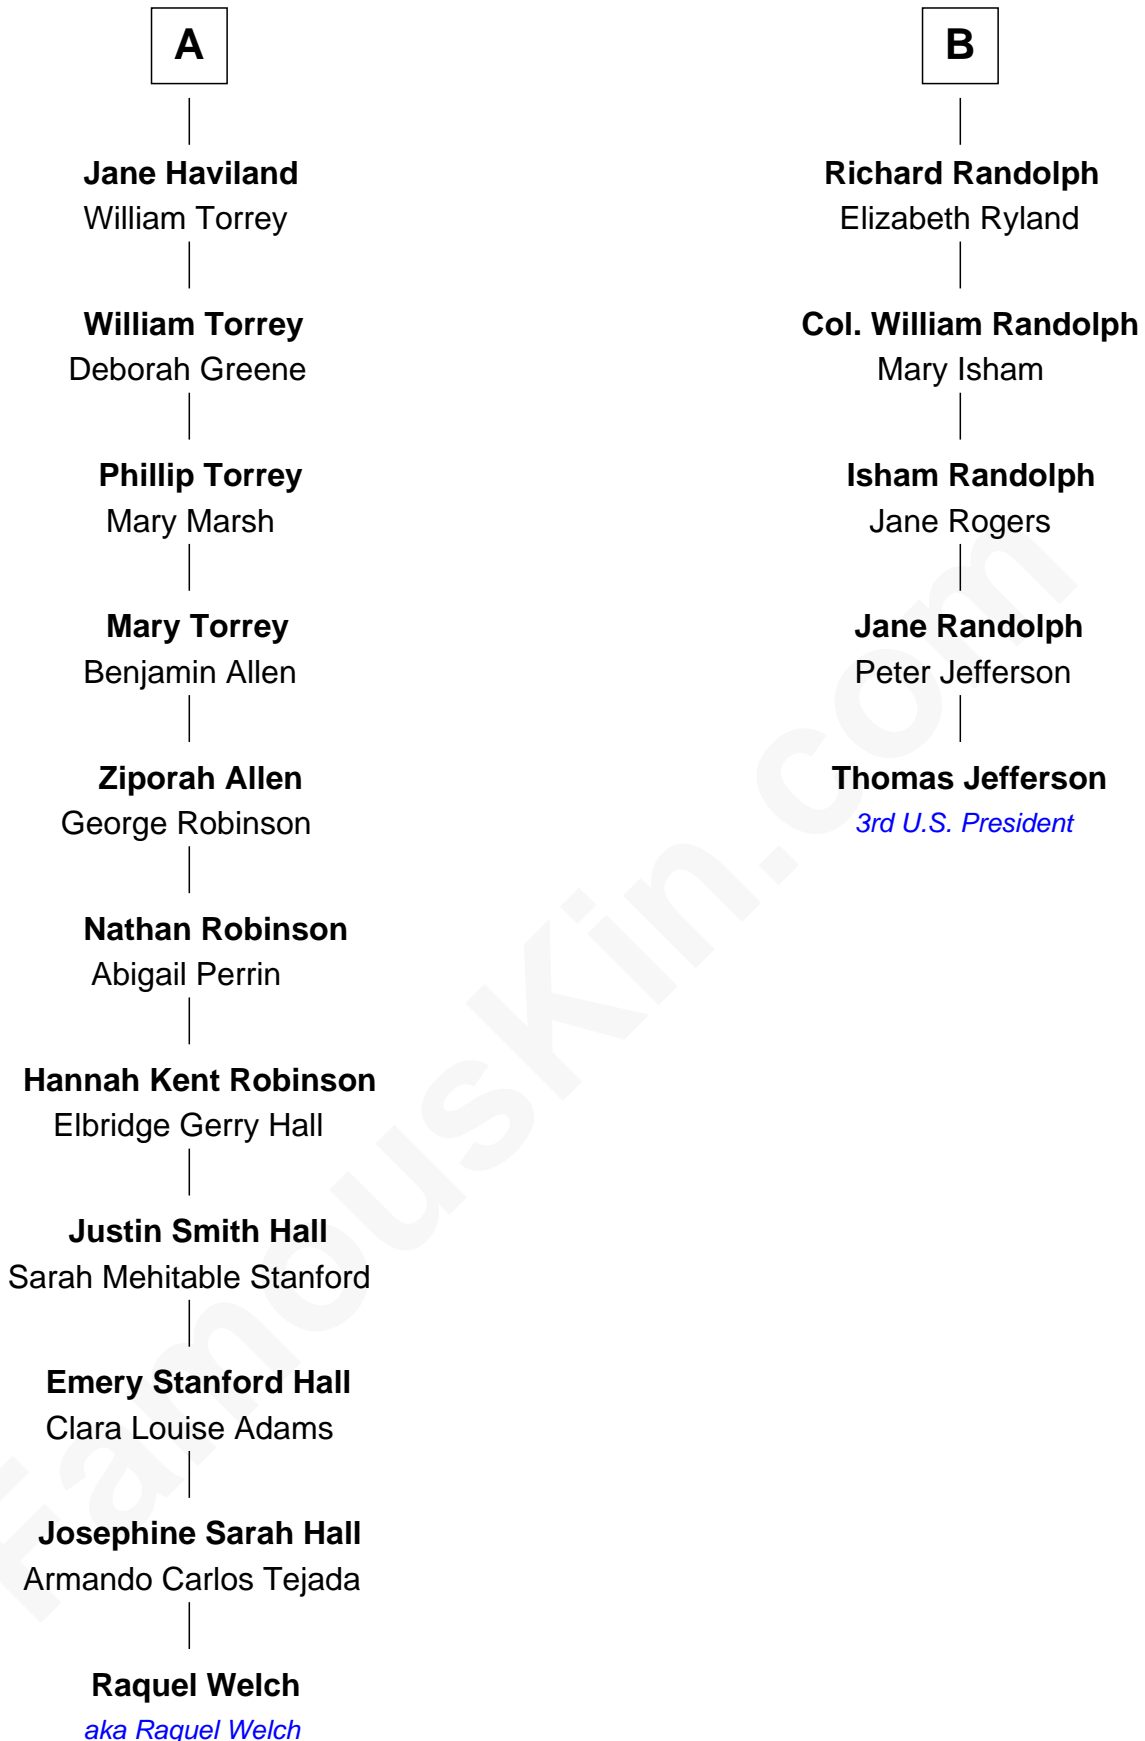

# FamousKin.com Relationship Chart of

**Raquel Welch**

*Movie Actress*

11th cousin 6 times removed of

**Thomas Jefferson**

*3rd U.S. President and Signer of the Declaration of Independence*

**Sir Ralph Neville**

**A**

**Sir Edward Neville**

Katherine Howard

**Catherine Neville**

Robert Tanfield

**William Tanfield**

Elizabeth Stavelly

**Frances Tanfield**

Bridget Cave

**Anne Tanfield**

Clement Vincent

**Elizabeth Vincent**

Richard Lane

**Dorothy Lane**

William Randolph

**B**

Raquel Welch photo by [Alan Light](#) ([CC BY 2.0](#))