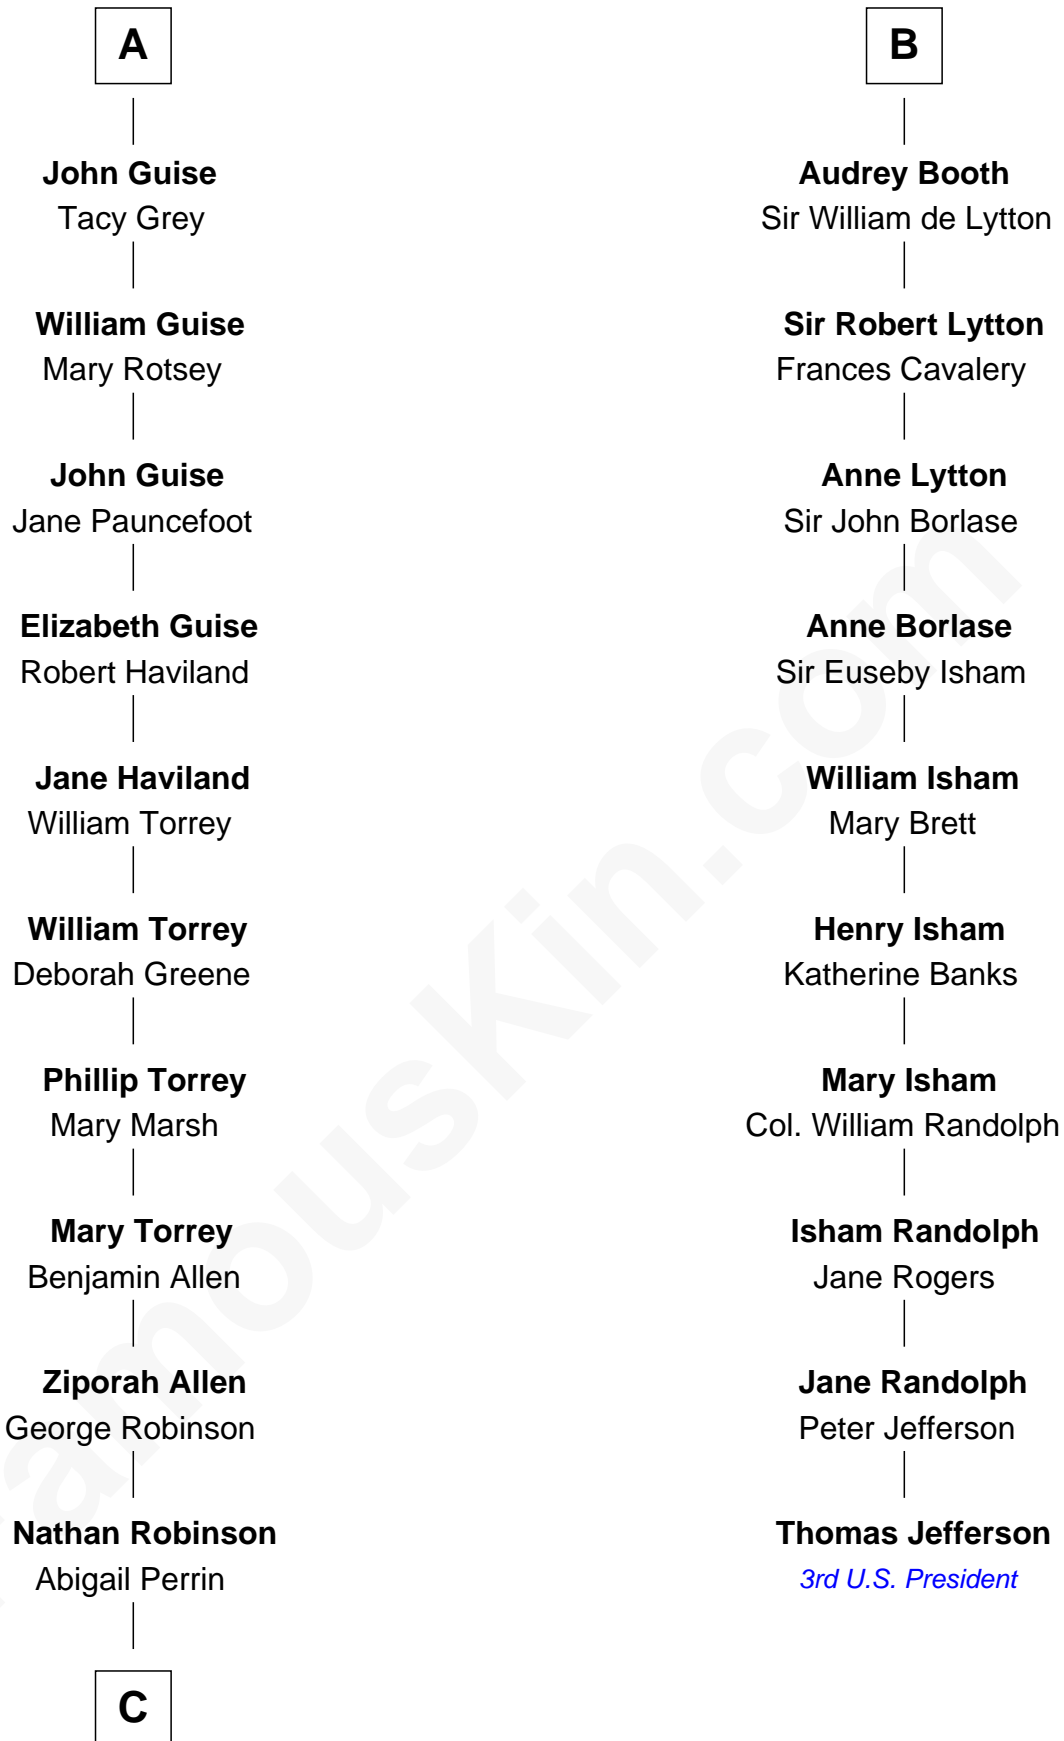

FamousKin.com Relationship Chart of

Raquel Welch

Movie Actress

16th cousin 5 times removed of

Thomas Jefferson

3rd U.S. President and Signer of the Declaration of Independence

Eudo la Zouche
Milicent de Cantilupe

Eve la Zouche
Sir Maurice de Berkeley

Maurice de Berkeley
Margaret - - - - -

Thomas Berkeley
Catherine Botetourte

Maurice Berkeley
Johanna Denham

Maurice Berkeley
Ellen Montfort

Sir William Berkeley
Anne Stafford

Anne Berkeley
Sir John Guise

A

Sir William la Zouche
Maud Lovel

Milicent la Zouche
Sir William Deincourt

Margaret Deincourt
Sir Robert de Tibetot

Elizabeth de Tibetot
Sir Philip le Despencer

Margery Despencer
Sir Roger Wentworth

Margaret Wentworth
Sir William Hopton

Margaret Hopton
Sir Philip Booth

B

C

Hannah Kent Robinson

Elbridge Gerry Hall

Justin Smith Hall

Sarah Mehitable Stanford