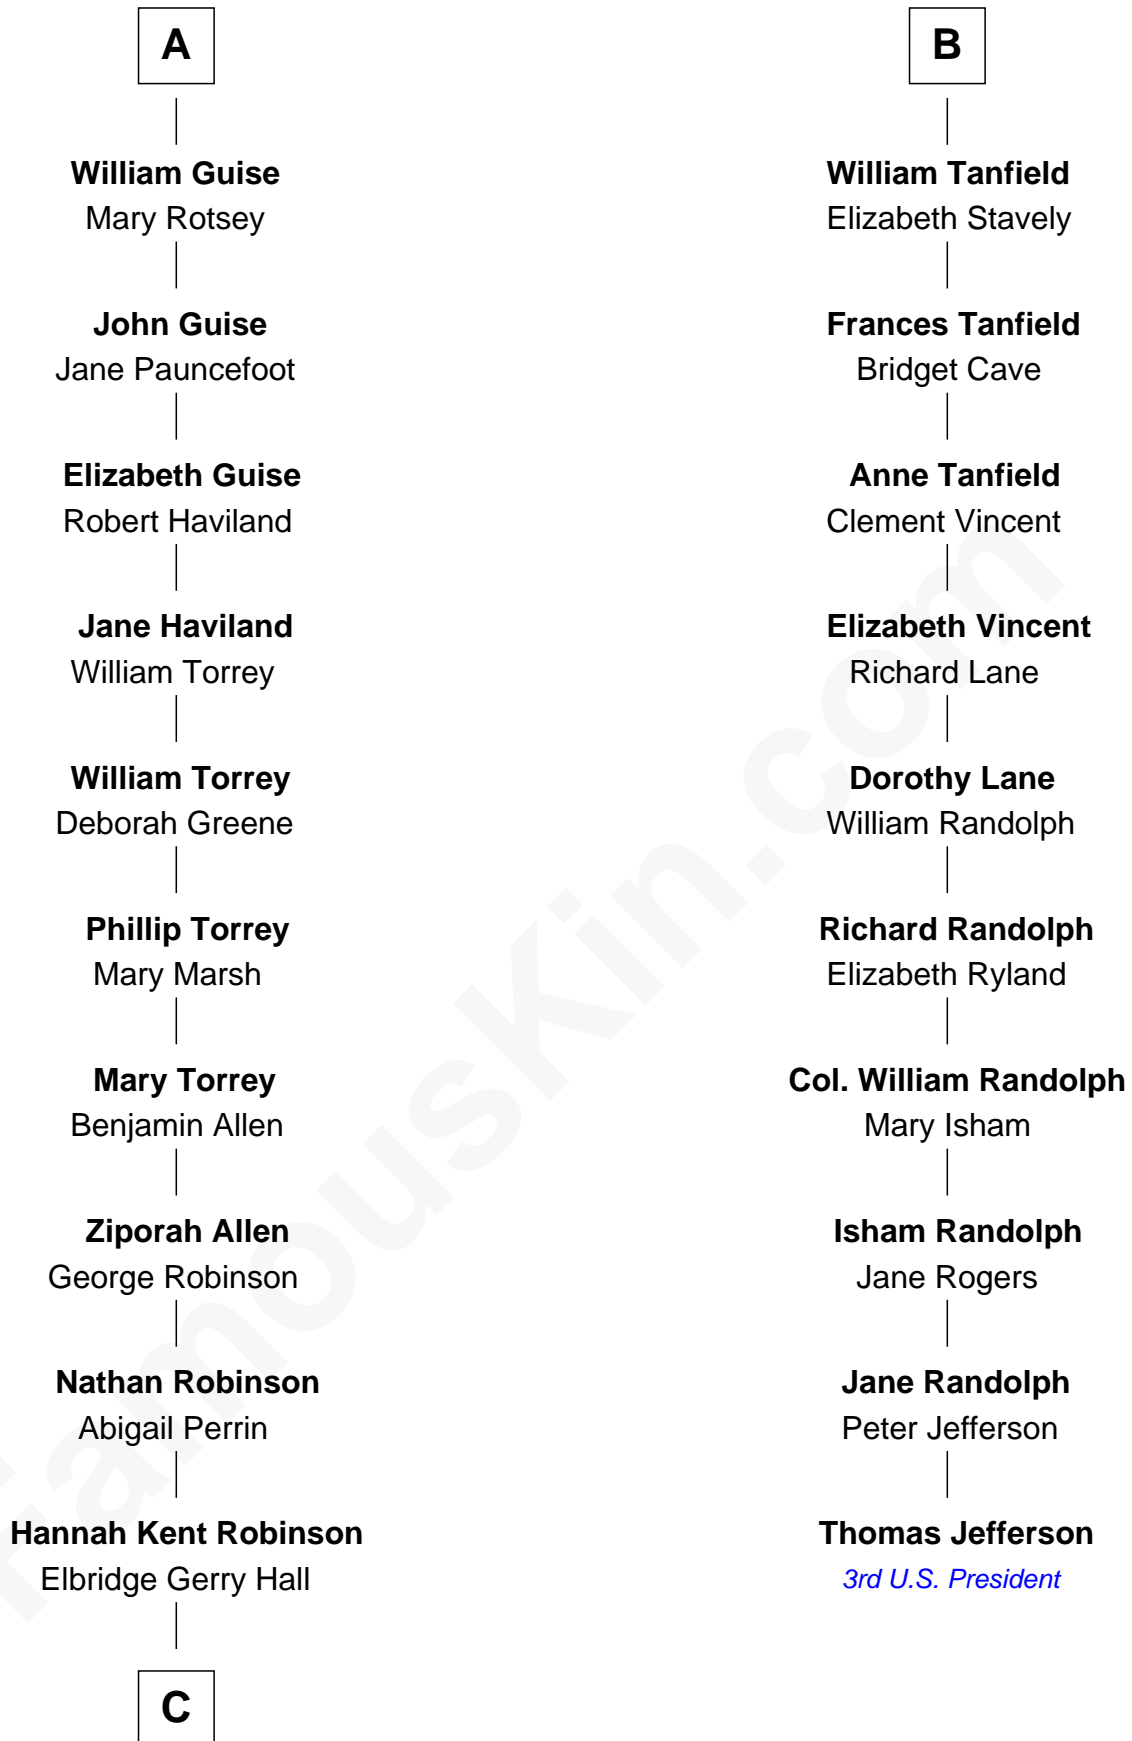

FamousKin.com Relationship Chart of

Raquel Welch

Movie Actress

16th cousin 4 times removed of

Thomas Jefferson

3rd U.S. President and Signer of the Declaration of Independence

C

Justin Smith Hall
Sarah Mehitable Stanford

Emery Stanford Hall
Clara Louise Adams

Josephine Sarah Hall
Armando Carlos Tejada

Raquel Welch
aka Raquel Welch

FamousKin.com