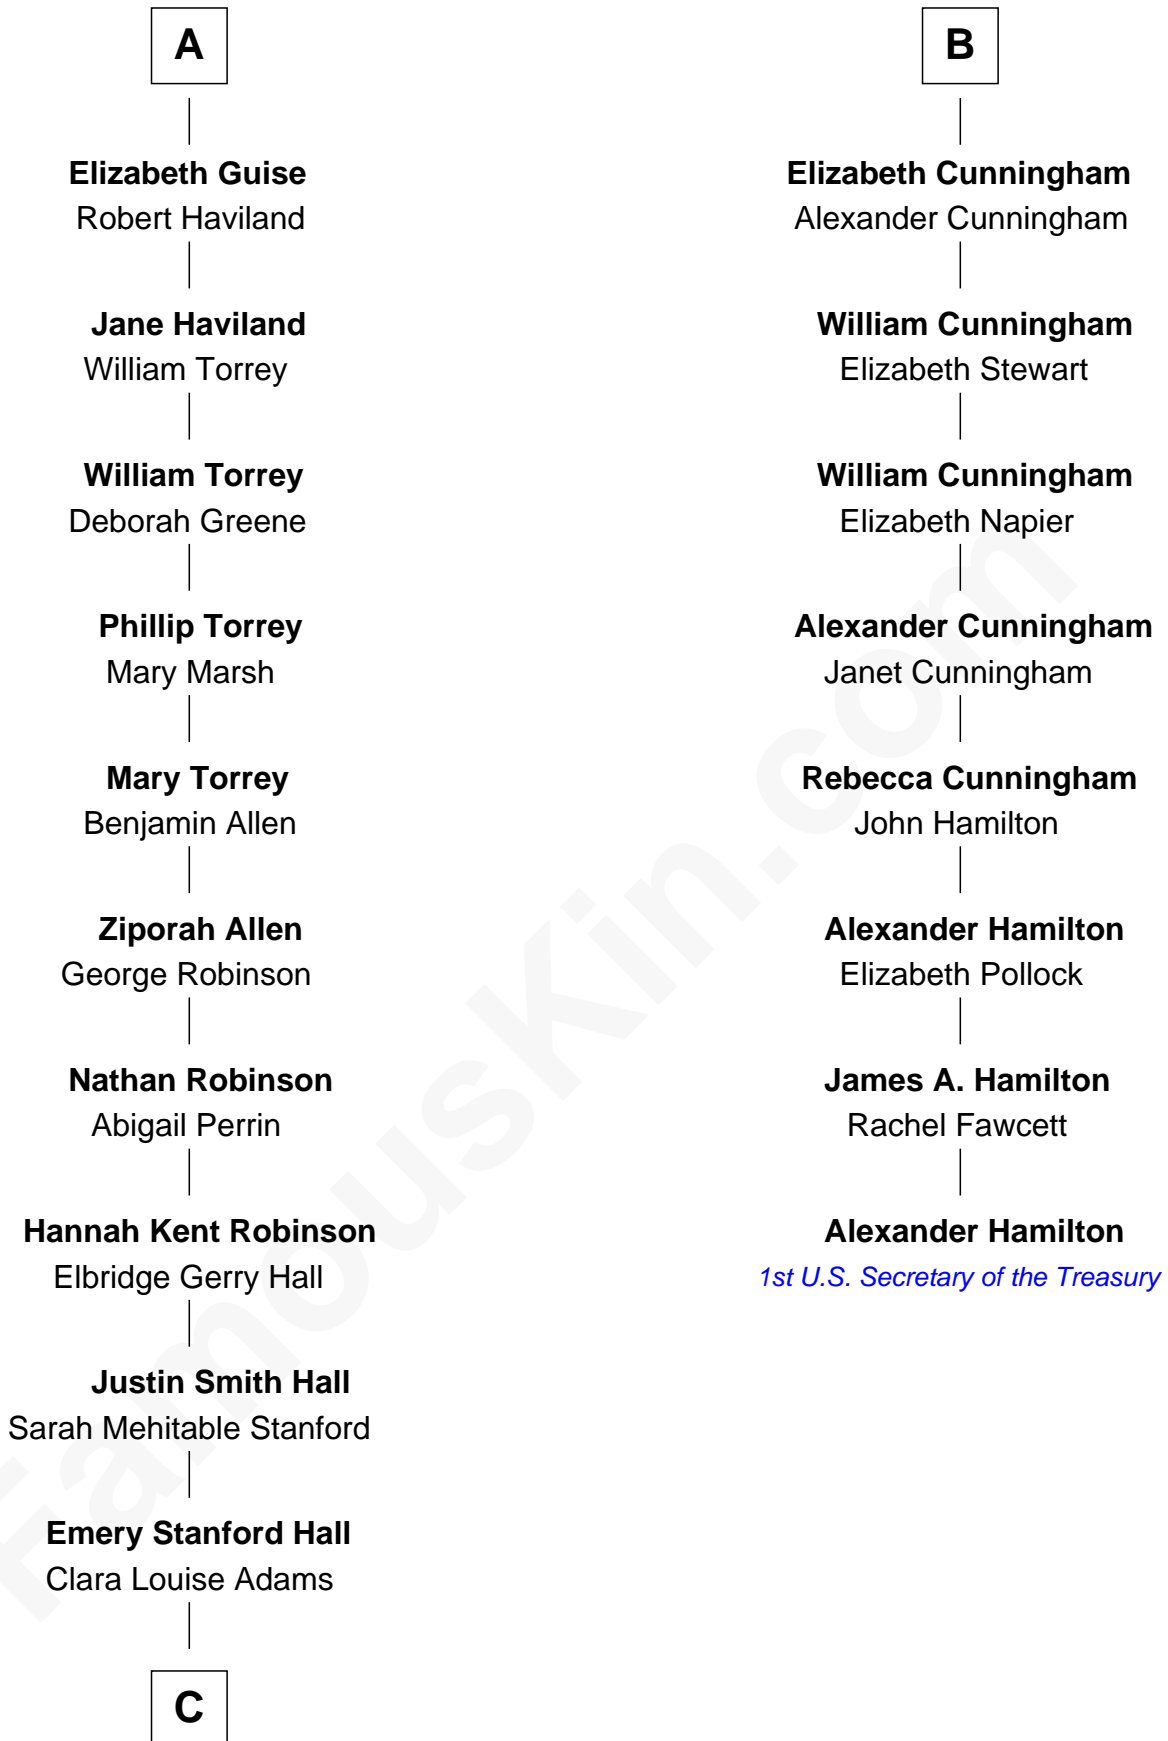

FamousKin.com Relationship Chart of

Raquel Welch

Movie Actress

14th cousin 4 times removed of

Alexander Hamilton

1st U.S. Secretary of the Treasury

Katherine Roet

John of Gaunt

C

Josephine Sarah Hall
Armando Carlos Tejada

Raquel Welch
aka Raquel Welch

FamousKin.com