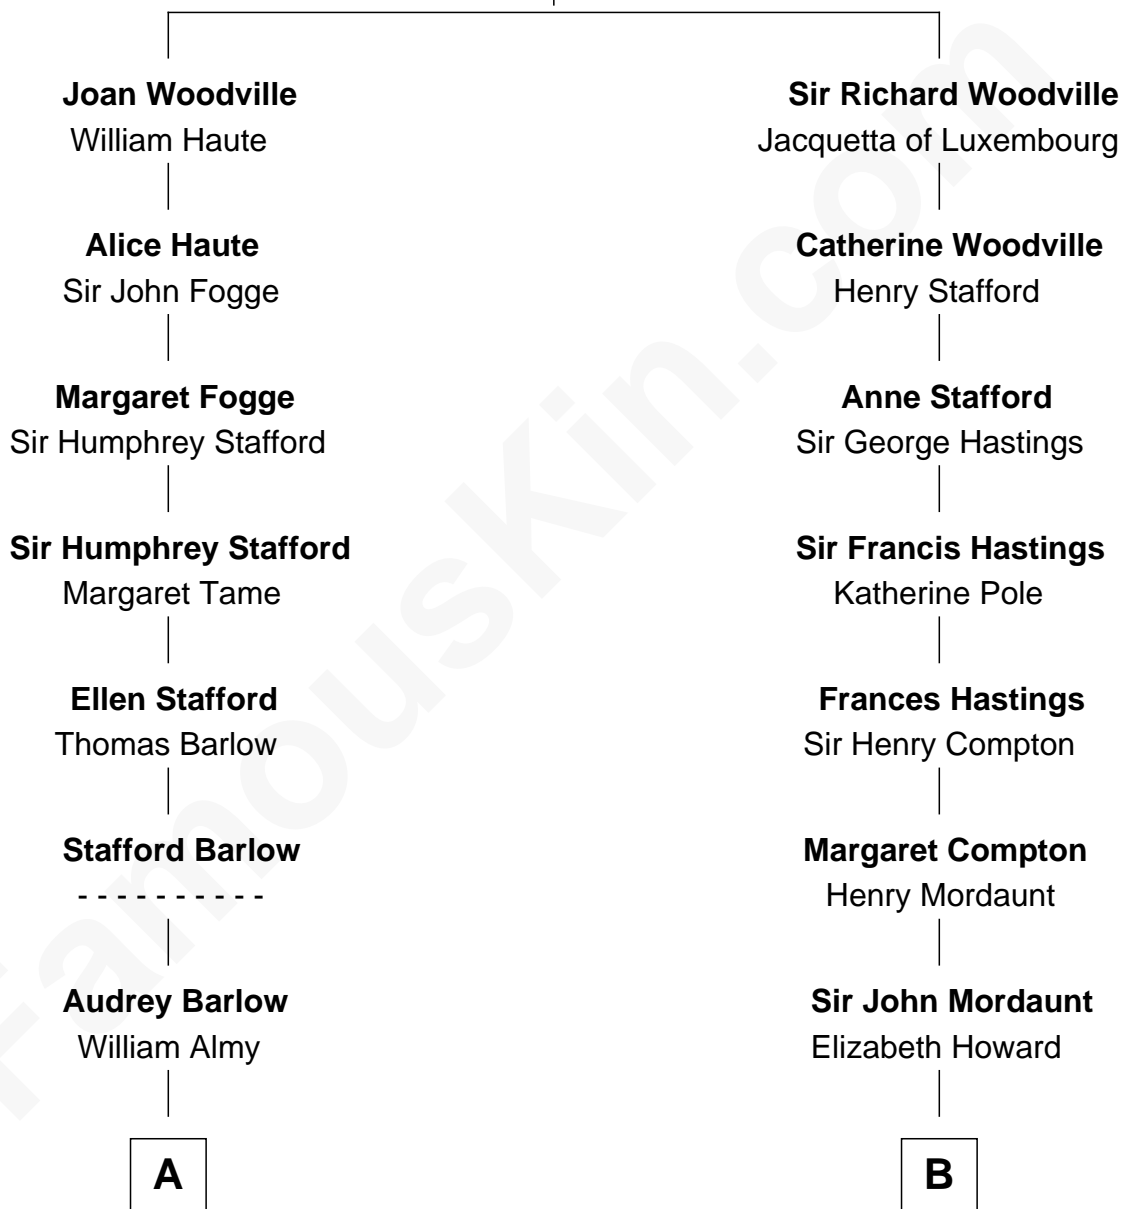

FamousKin.com Relationship Chart of

Raquel Welch

Movie Actress

16th cousin 1 time removed of

Princess Diana

Princess of Wales

Richard Woodville

Joan Bedlisgate

Raquel Welch photo by [Alan Light](#) (CC BY 2.0)