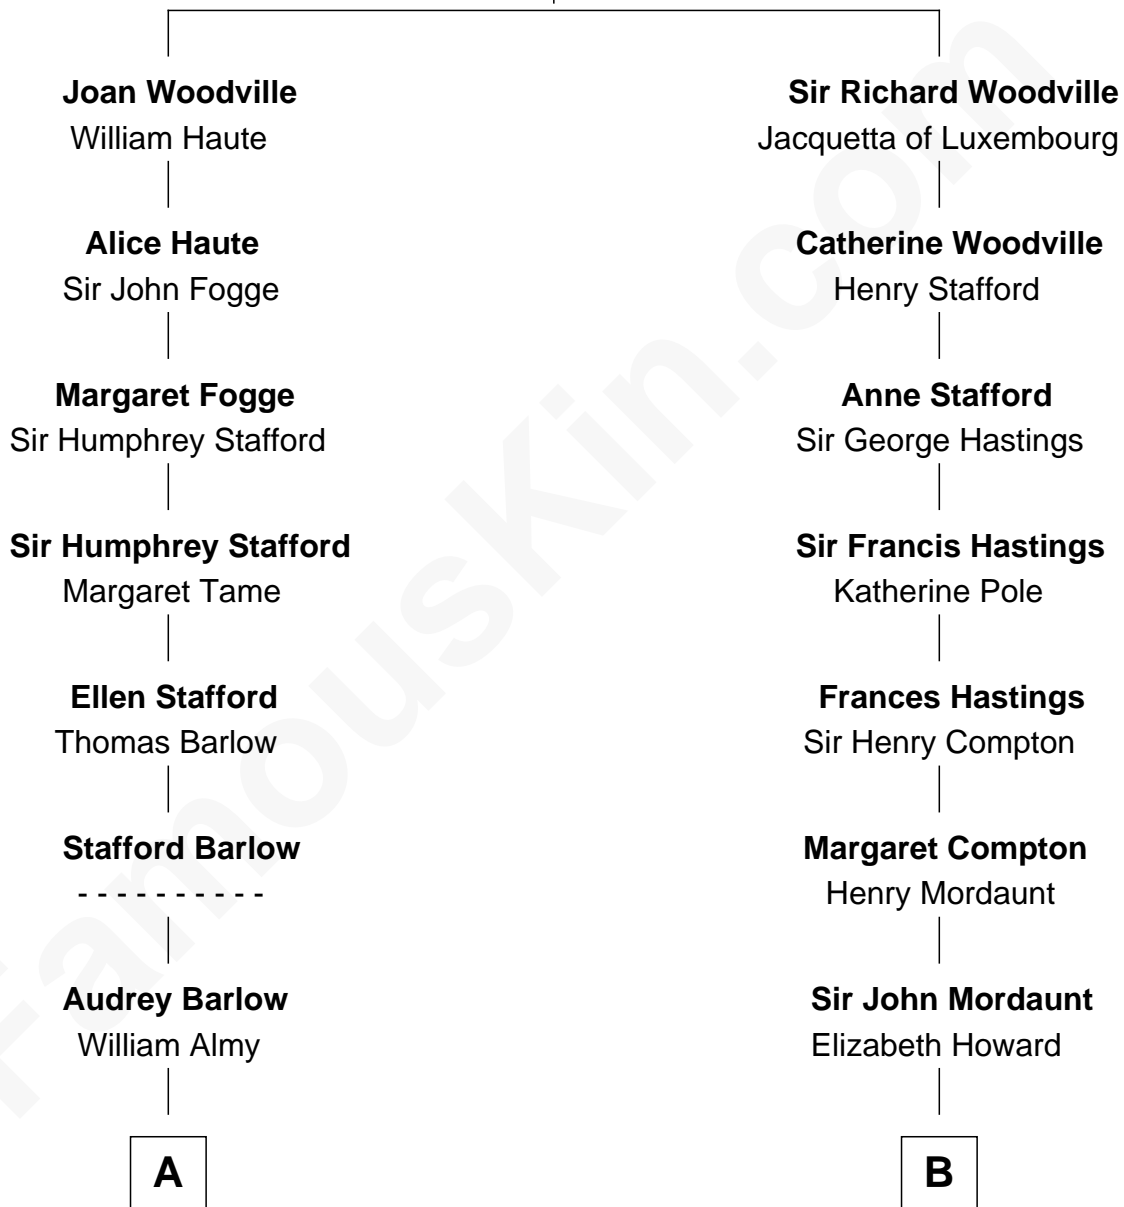

FamousKin.com Relationship Chart of

Raquel Welch

Movie Actress

17th cousin of

Prince William

Prince of Wales

Richard Woodville

Joan Bedlisgate

Raquel Welch photo by [Alan Light](#) (CC BY 2.0)

William photo by [InSapphoWeTrust](#) (CC BY-SA 2.0)