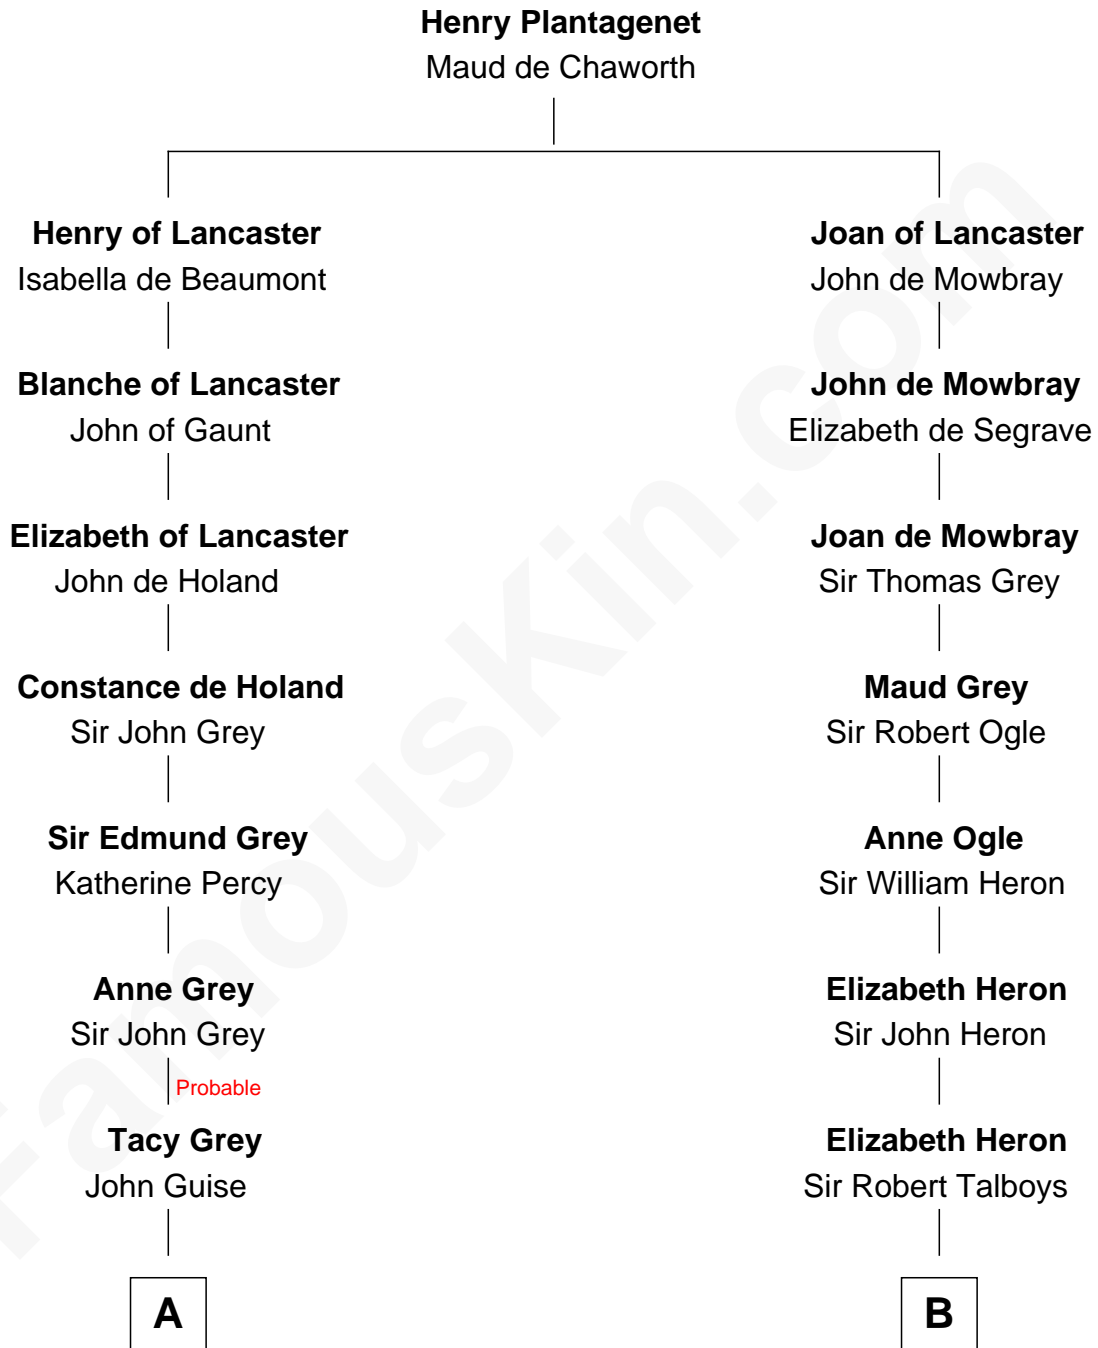

FamousKin.com Relationship Chart of

Raquel Welch
Movie Actress

18th cousin 2 times removed of

William Rufus Day
36th U.S. Secretary of State

FamousKin.com