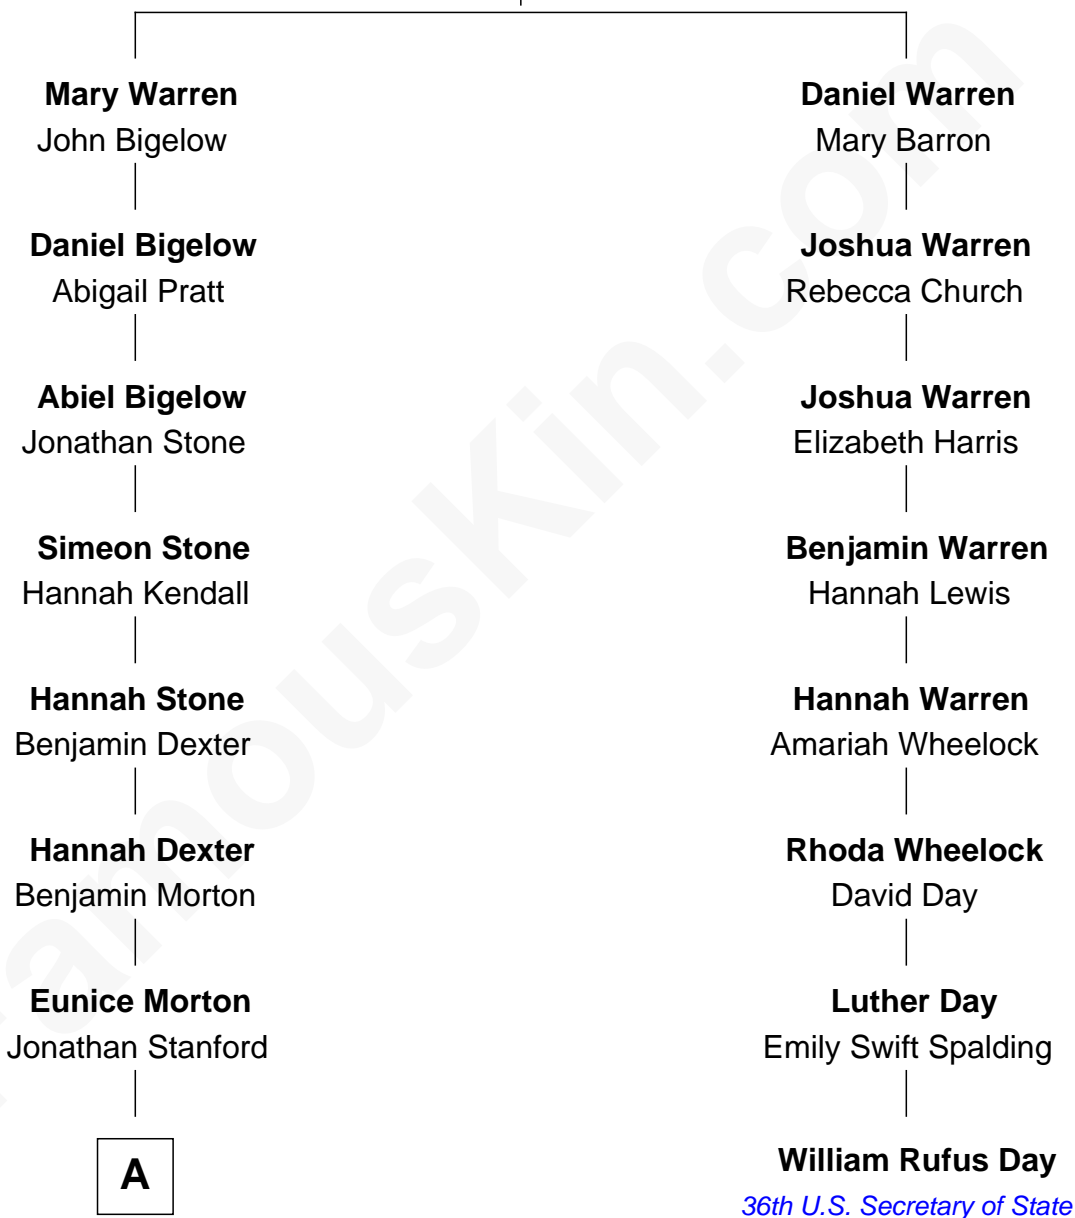

FamousKin.com Relationship Chart of

Raquel Welch

Movie Actress

7th cousin 4 times removed of

William Rufus Day

36th U.S. Secretary of State

John Warren
Margaret - - - - -

A

—
Emery Stanford
Mary Lydia Elliott

—
Sarah Mehitable Stanford
Justin Smith Hall

—
Emery Stanford Hall
Clara Louise Adams

—
Josephine Sarah Hall
Armando Carlos Tejada

—
Raquel Welch
aka Raquel Welch

FamousKin.com