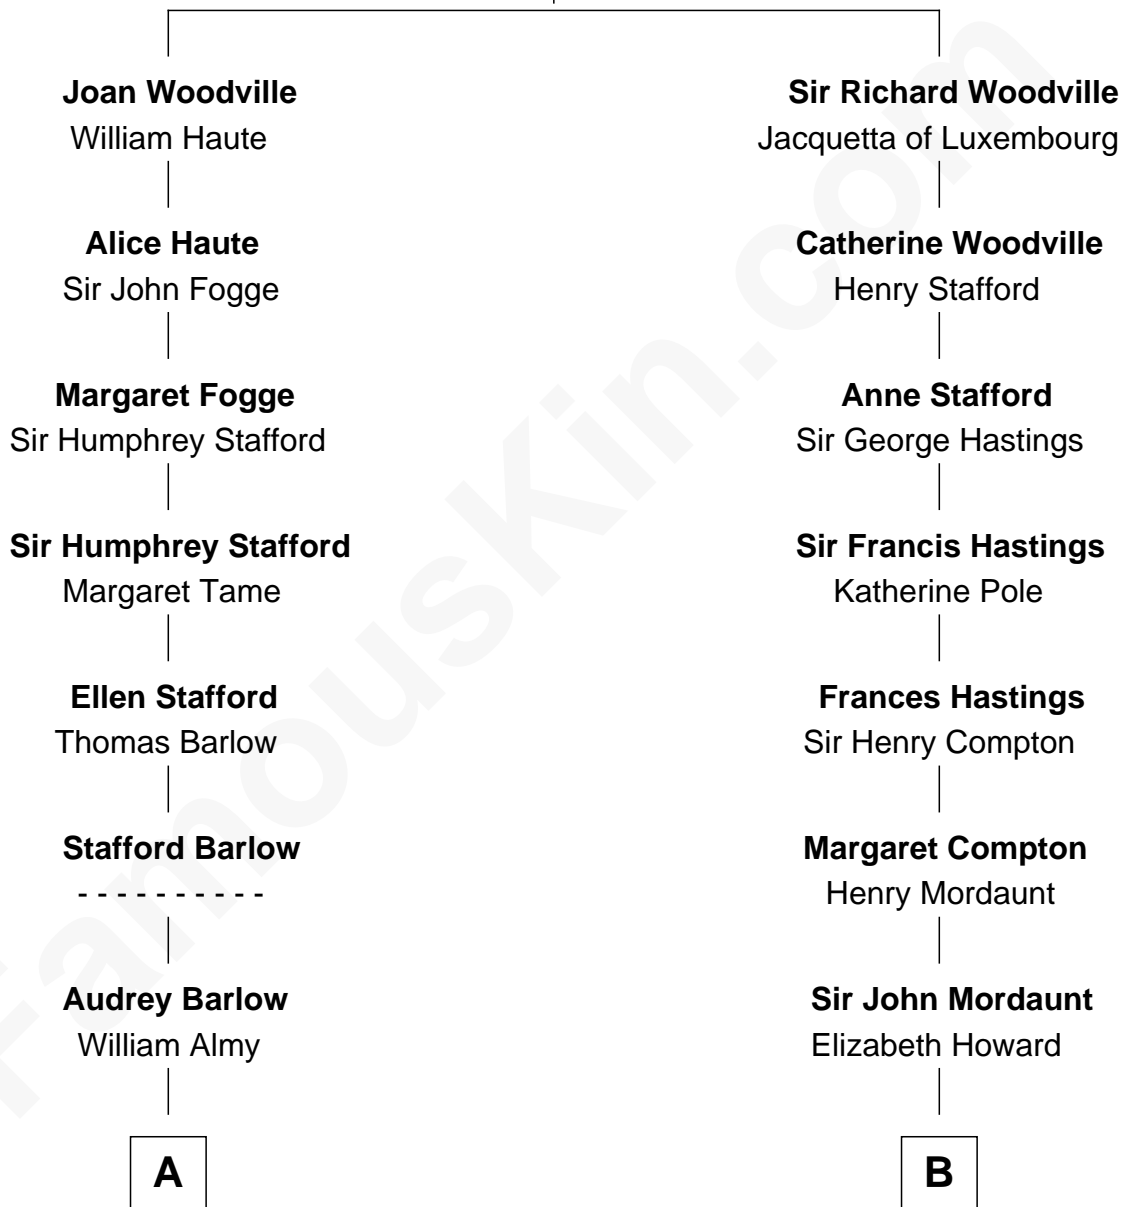

# FamousKin.com Relationship Chart of

**Raquel Welch**

*Movie Actress*

17th cousin of

**Prince Harry**

*Duke of Sussex*

**Richard Woodville**

Joan Bedlisgate

Raquel Welch photo by [Alan Light](#) (CC BY 2.0)