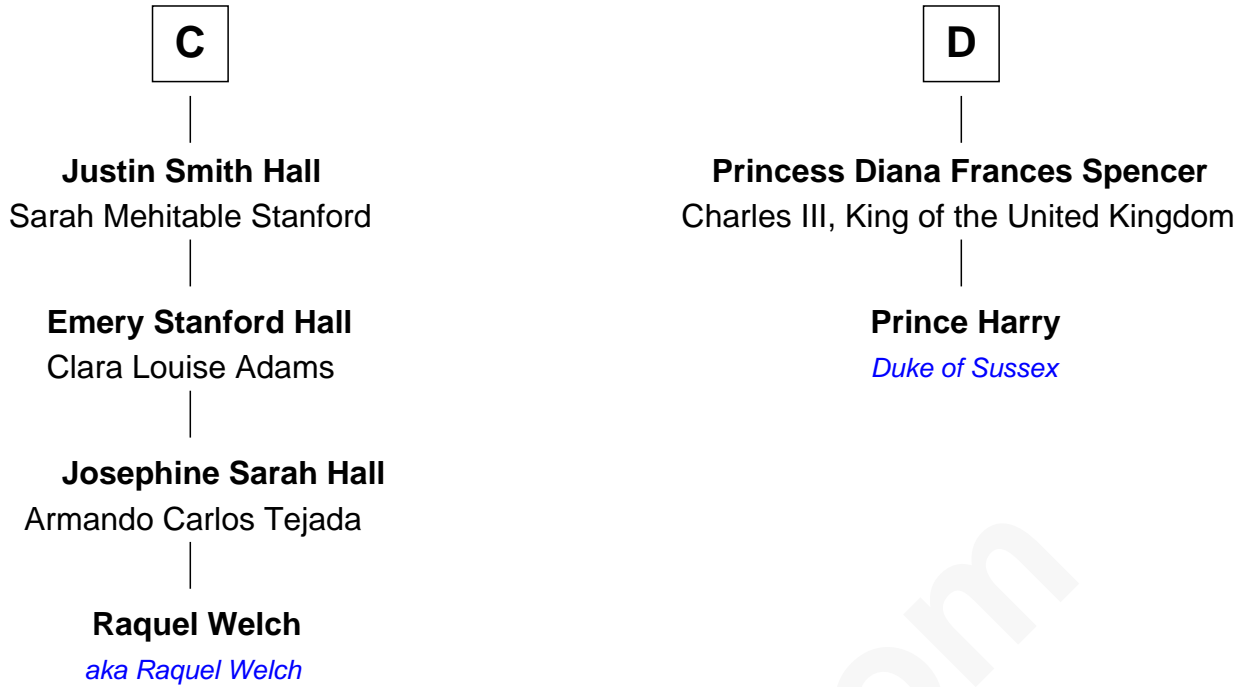

FamousKin.com Relationship Chart of

Raquel Welch

Movie Actress

18th cousin 2 times removed of

Prince Harry

Duke of Sussex

Sir Maurice de Berkeley

Eve la Zouche

Maurice de Berkeley

Margaret - - - - -

Thomas Berkeley

Catherine Botetourte

Maurice Berkeley

Johanna Denham

Maurice Berkeley

Ellen Montfort

Katherine de Clyvedon

Sir John Berkeley

Elizabeth Betteshorne

Elizabeth Berkeley

Sir John Sutton

Sir Edmund Sutton

Matilda Clifford

Thomas Dudley

Grace Threlkeld

John Dudley

Elizabeth Gardiner

Anne Dudley

Sir Francis Popham

B

FamousKin.com